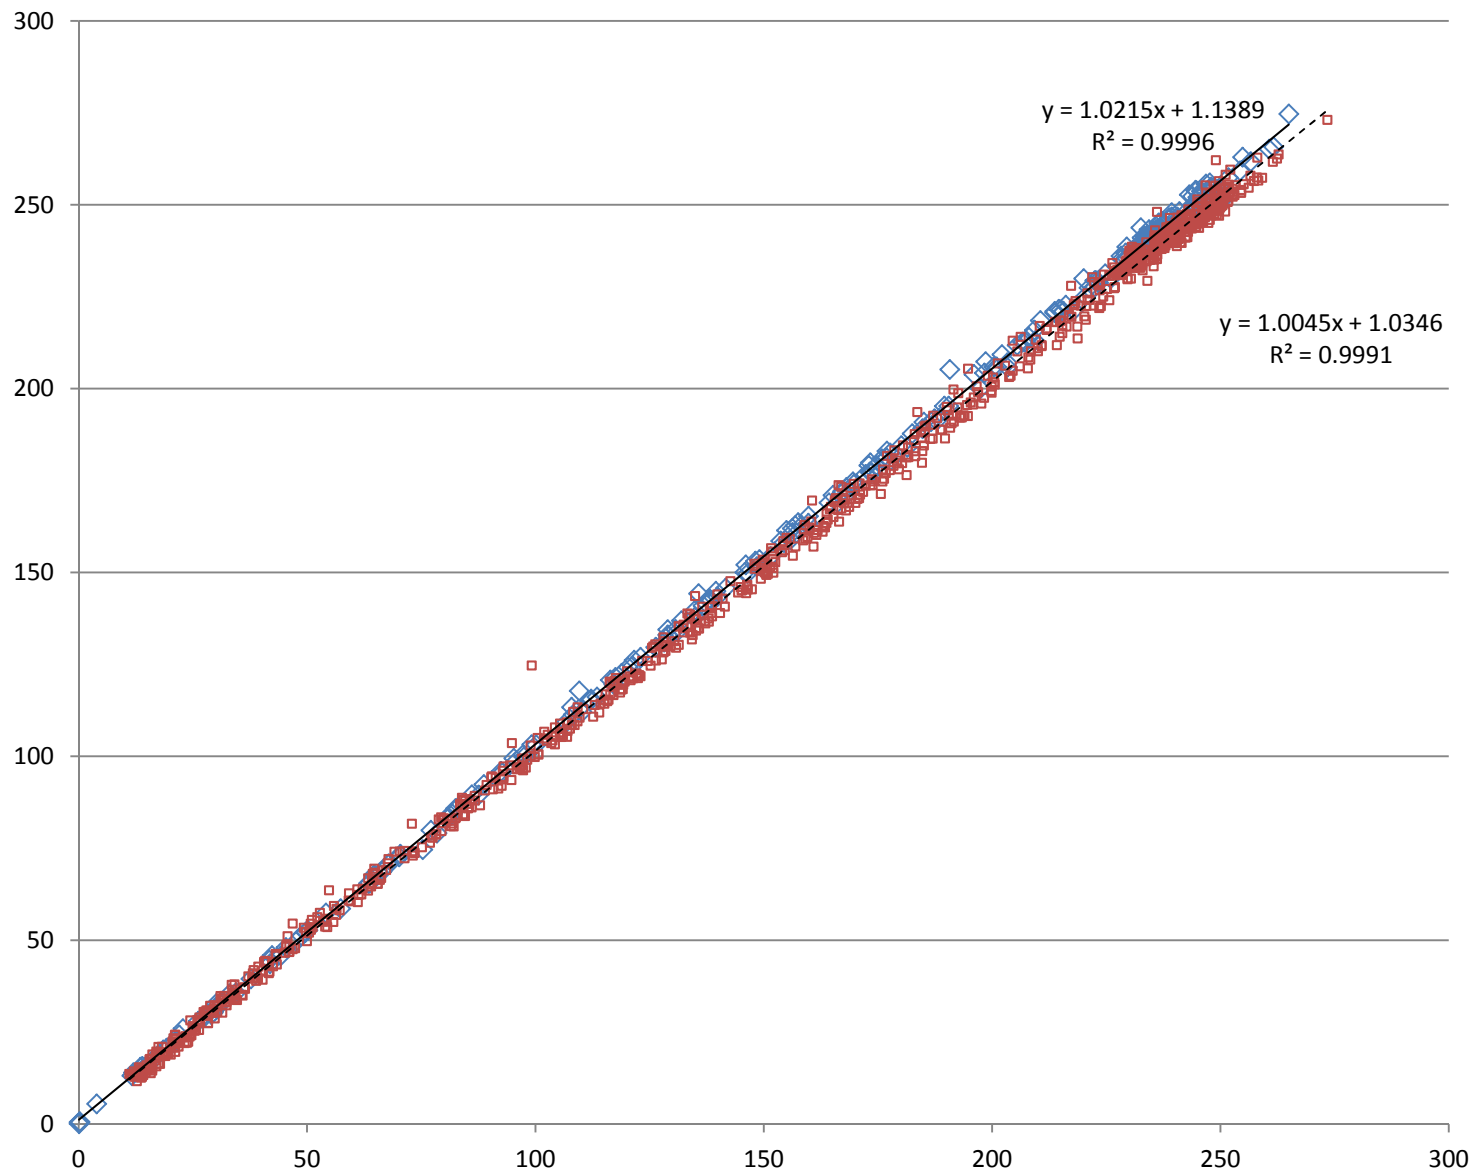

CalCOFI 1611SR: Secondary CTD Oxygen vs Bottle Oxygen

4sec ave CTD O2 vs Bottle O2 (um/Kg)

- ◇ SBE43Ox1
- RINKOOx1
- Linear (SBE43Ox1)
- - - Linear (RINKOOx1)