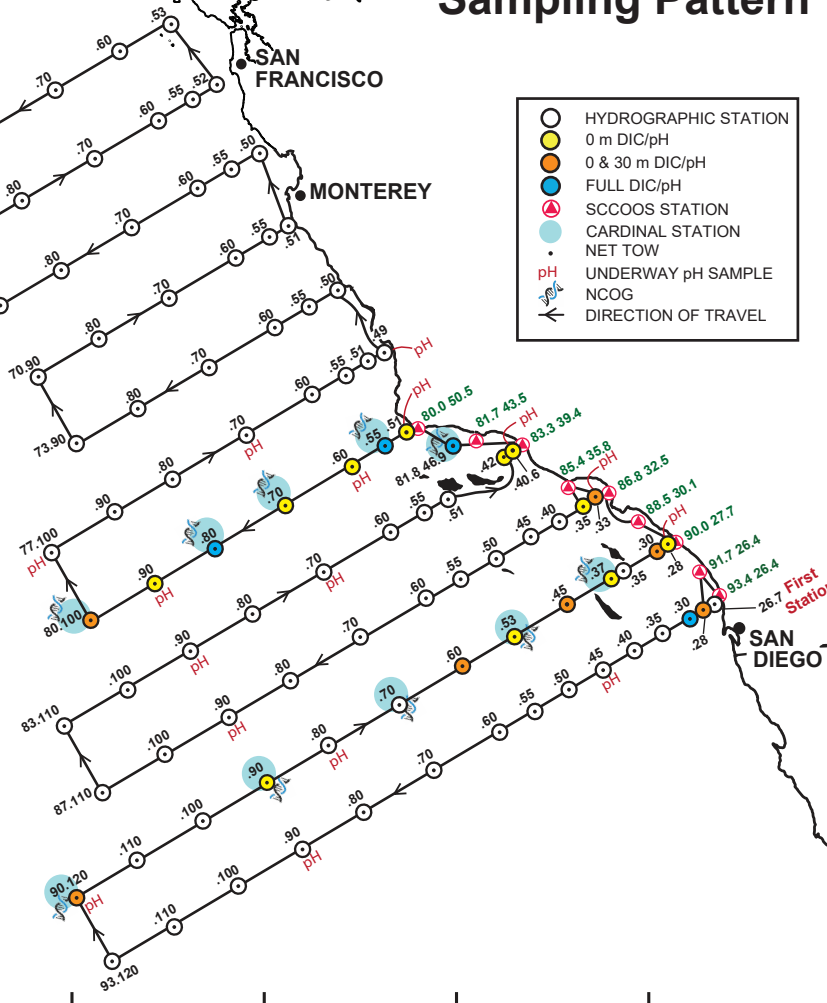

2101RL CaCOFI Sampling Pattern

38°

38°

SAN FRANCISCO

MONTEREY

Last Station
60.90

34°

34°

SAN DIEGO

124°

120°

116°

30°