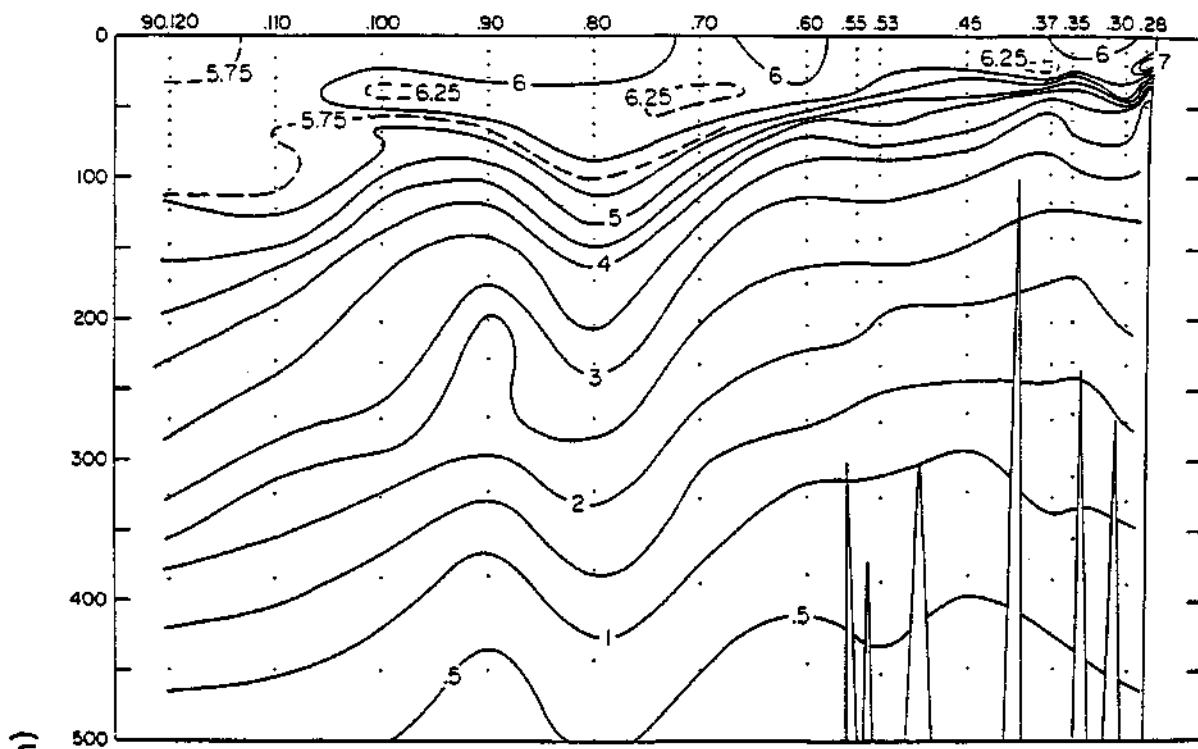

CALCOFI CRUISE 9004

21-23 APRIL 1990

OXYGEN (ml/l) ALONG CALCOFI LINE 90

FIGURE 5I

NITRITE ($\mu\text{M/l}$) ALONG CALCOFI LINE 90

FIGURE 5J

PHAEOPIGMENTS ($\mu\text{g/l}$) ALONG CALCOFI LINE 90

FIGURE 5K