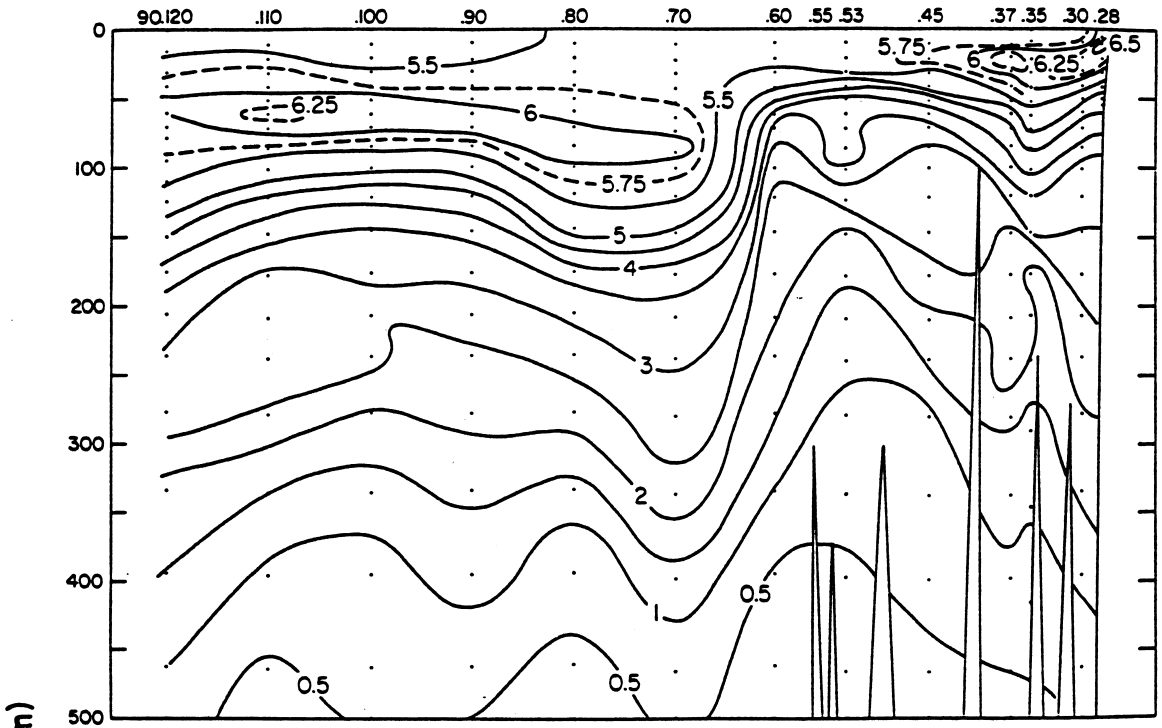

CALCOFI CRUISE 9007

28-31 JULY 1990

OXYGEN (ml/l) ALONG CALCOFI LINE 90

FIGURE 5I

NITRITE ($\mu\text{M/l}$) ALONG CALCOFI LINE 90

FIGURE 5J

PHAEOPIGMENTS ($\mu\text{g/l}$) ALONG CALCOFI LINE 90

FIGURE 5K