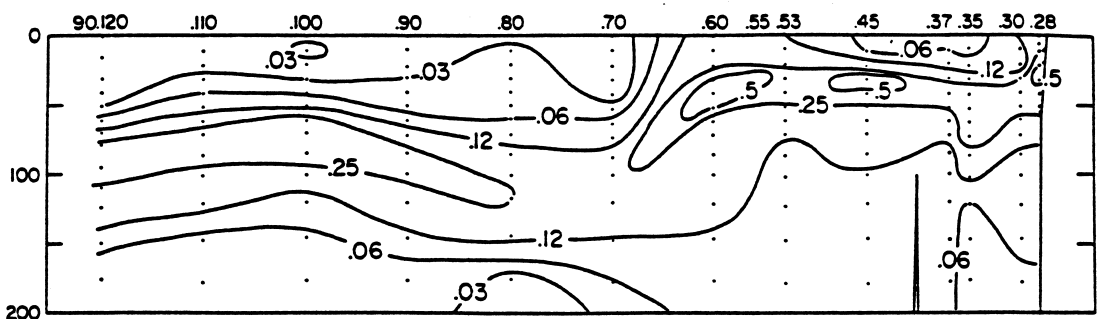

CALCOFI CRUISE 9007

28-31 JULY 1990

OXYGEN (ml/l) ALONG CALCOFI LINE 90

FIGURE 5I

NITRITE ($\mu\text{M/l}$) ALONG CALCOFI LINE 90

FIGURE 5J

PHAEOPIGMENTS ($\mu\text{g/l}$) ALONG CALCOFI LINE 90

FIGURE 5K