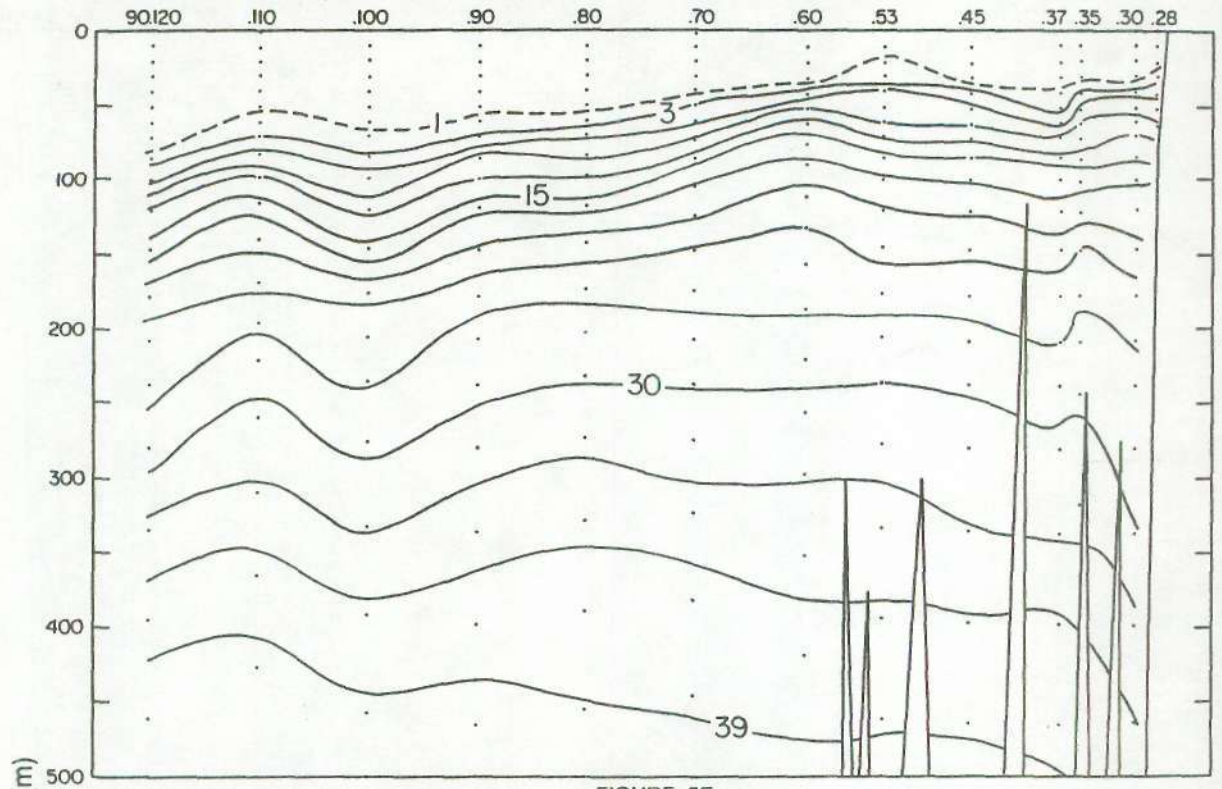

CALCOFI CRUISE 9110

1 - 4 OCTOBER 1991

NITRATE ($\mu\text{M/l}$) ALONG CALCOFI LINE 90

FIGURE 5E

FIGURE 5F