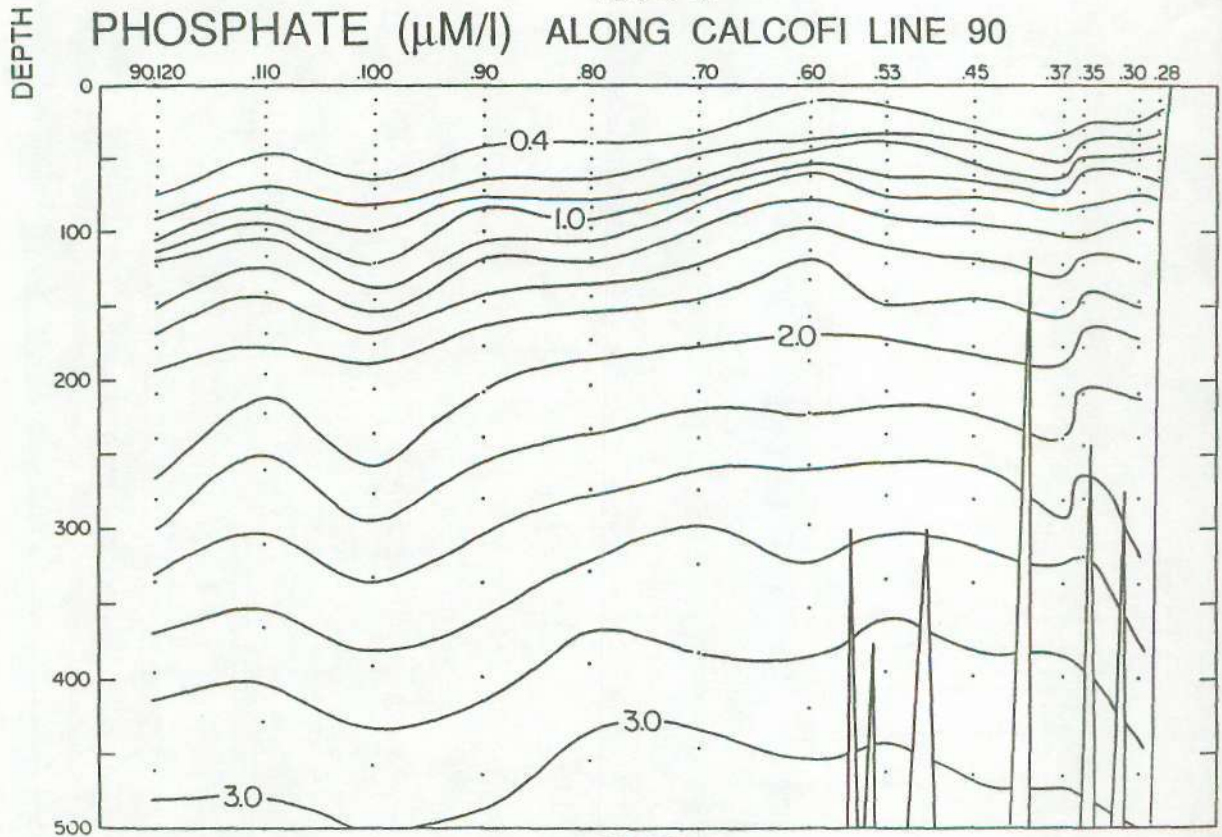

CALCOFI CRUISE 9110

1 - 4 OCTOBER 1991

NITRATE ($\mu\text{M/l}$) ALONG CALCOFI LINE 90

FIGURE 5E

FIGURE 5F