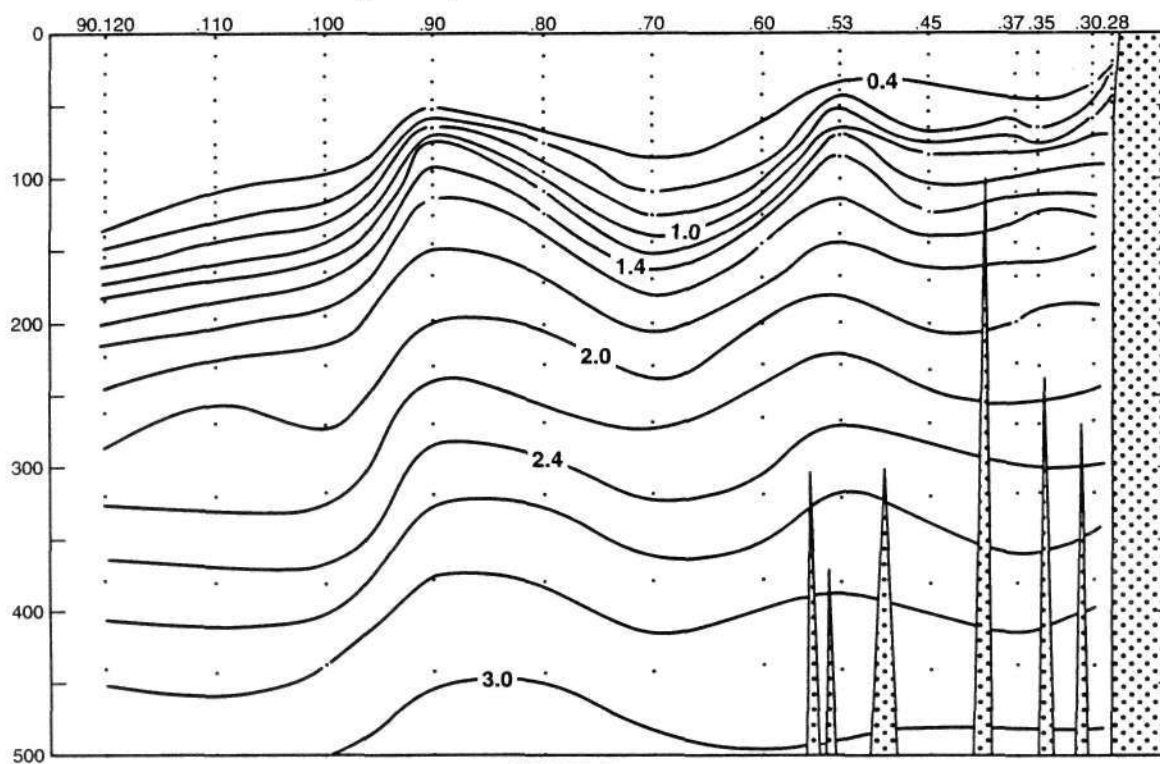

CALCOFI CRUISE 9401

25 - 28 JANUARY 1994

NITRATE ($\mu\text{M/l}$) ALONG CALCOFI LINE 90

FIGURE 5E

DEPTH (m)

PHOSPHATE ($\mu\text{M/l}$) ALONG CALCOFI LINE 90

FIGURE 5F