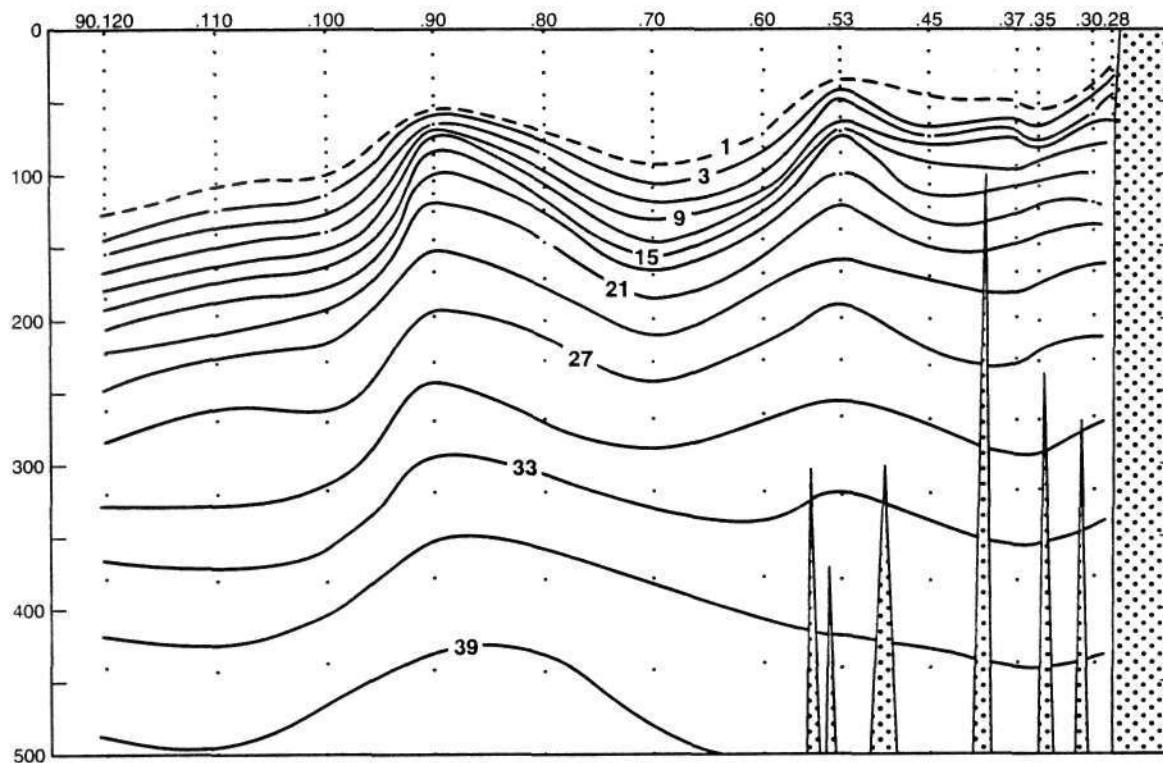

CALCOFI CRUISE 9401

25 - 28 JANUARY 1994

NITRATE ($\mu\text{M/l}$) ALONG CALCOFI LINE 90

FIGURE 5E

DEPTH (m)

PHOSPHATE ($\mu\text{M/l}$) ALONG CALCOFI LINE 90

FIGURE 5F