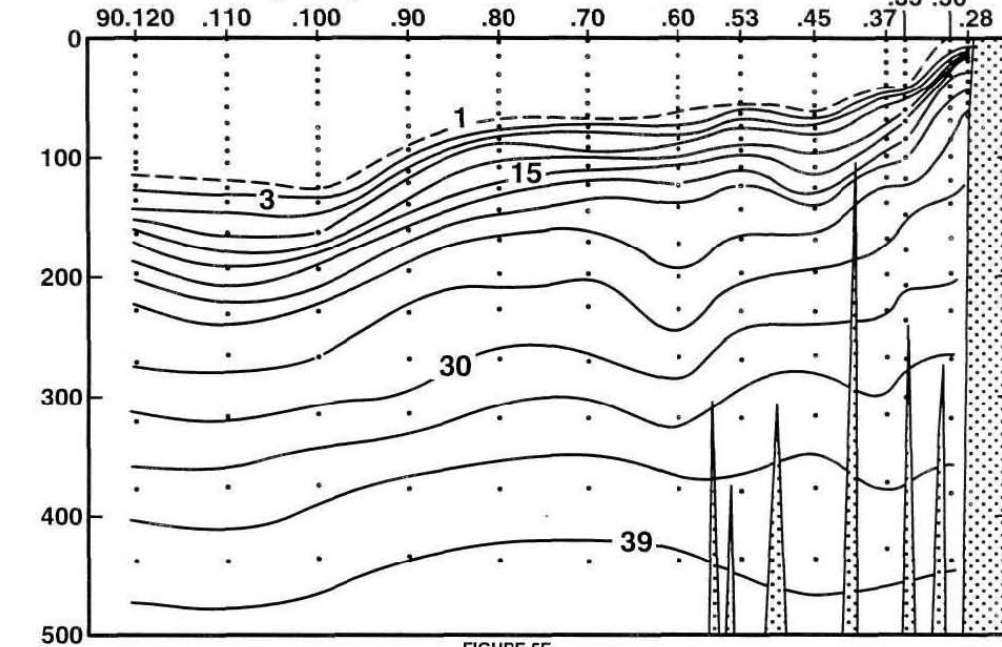

CALCOFI CRUISE 9504

10 - 12 APRIL 1995

NITRATE ($\mu\text{M/l}$) ALONG CALCOFI LINE 90

FIGURE 5E

FIGURE 5F