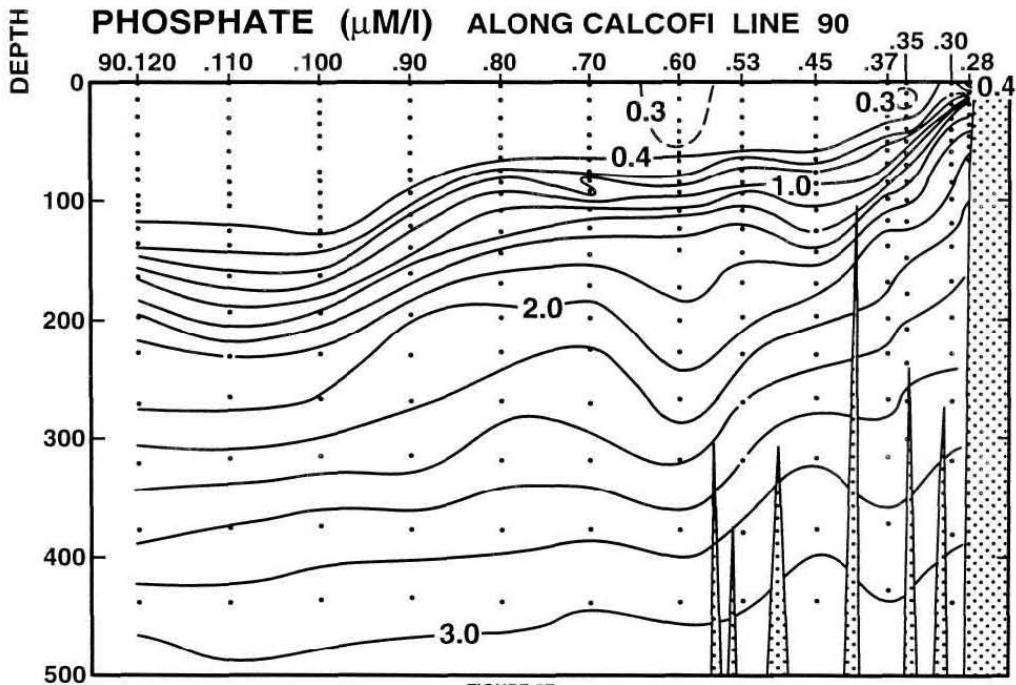

CALCOFI CRUISE 9504

10 - 12 APRIL 1995

NITRATE ($\mu\text{M/l}$) ALONG CALCOFI LINE 90

FIGURE 5E

FIGURE 5F