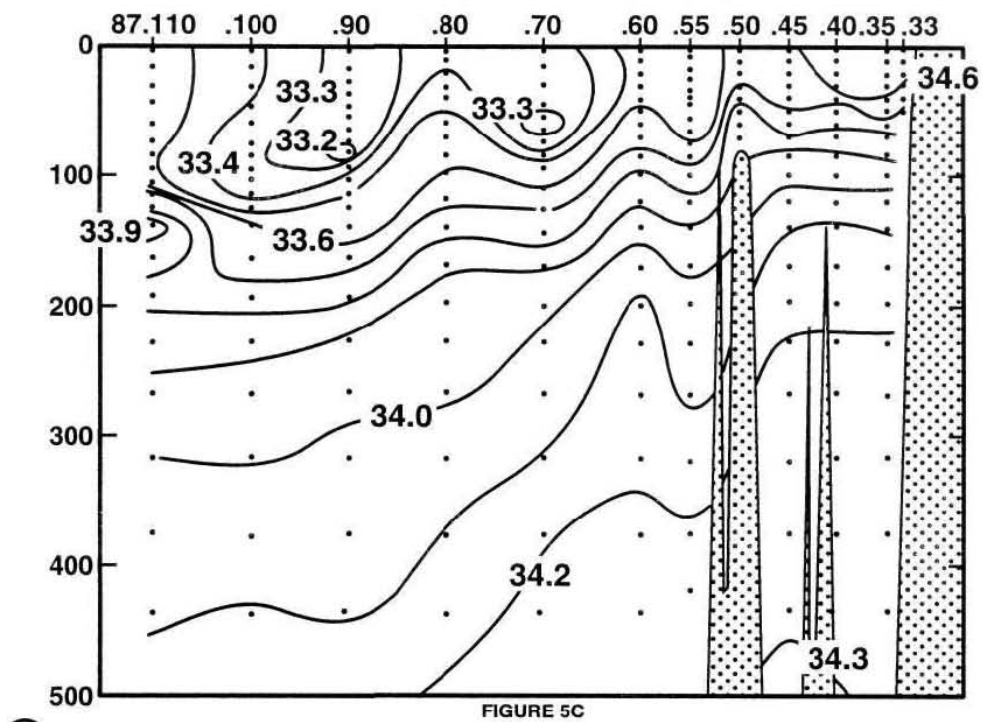

# CALCOFI CRUISE 9604

22 - 25 APRIL 1996

## SALINITY ALONG CALCOFI LINE 87

## SILICATE ( $\mu\text{M/l}$ ) ALONG CALCOFI LINE 87