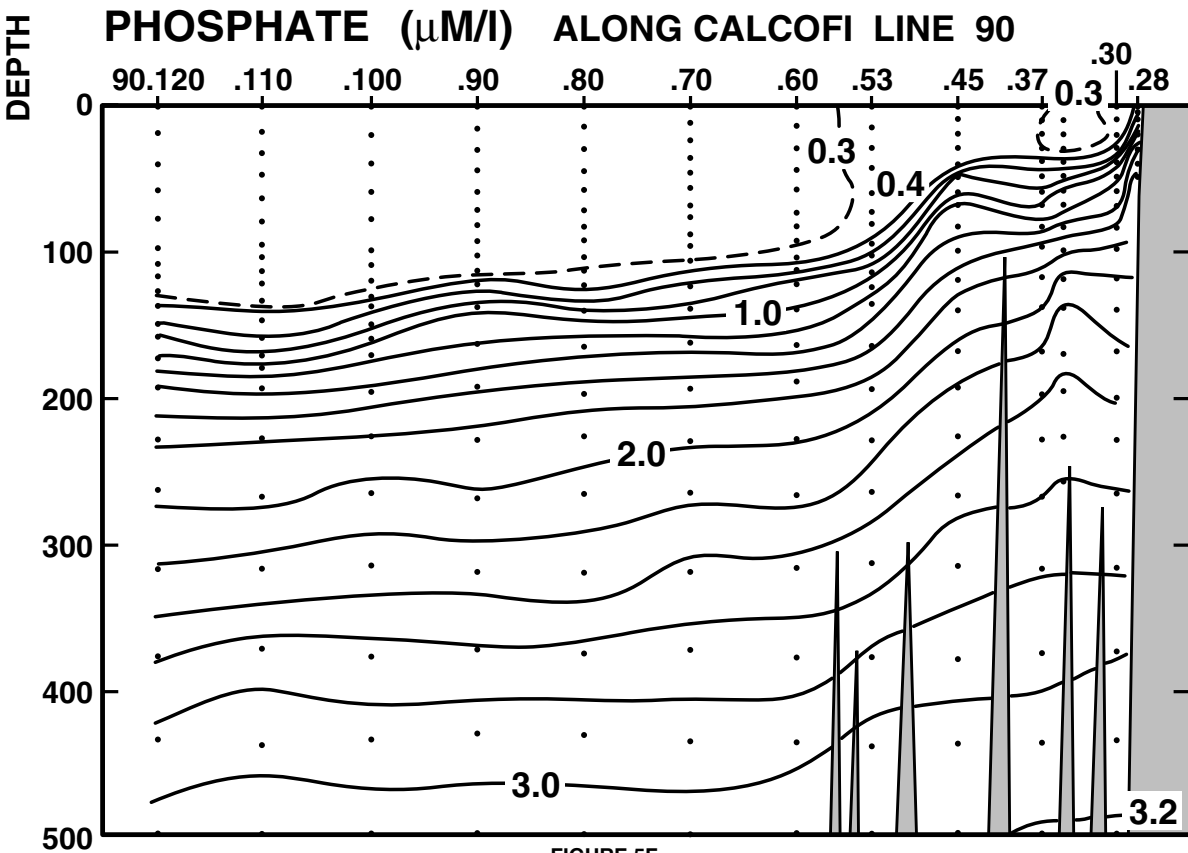

CALCOFI CRUISE 9804

6 - 9 APRIL 1998

NITRATE ($\mu\text{M/l}$) ALONG CALCOFI LINE 90

FIGURE 5E

FIGURE 5F