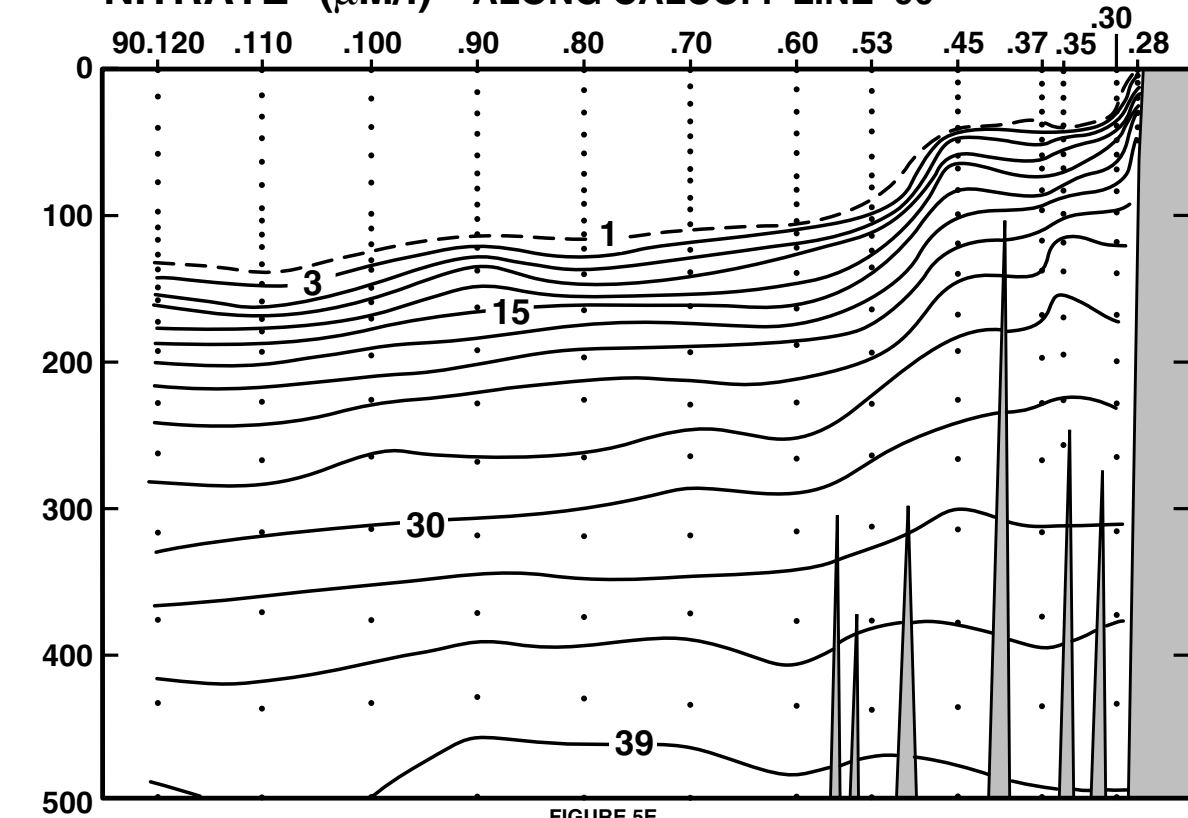

CALCOFI CRUISE 9804

6 - 9 APRIL 1998

NITRATE ($\mu\text{M/l}$) ALONG CALCOFI LINE 90

FIGURE 5E

FIGURE 5F