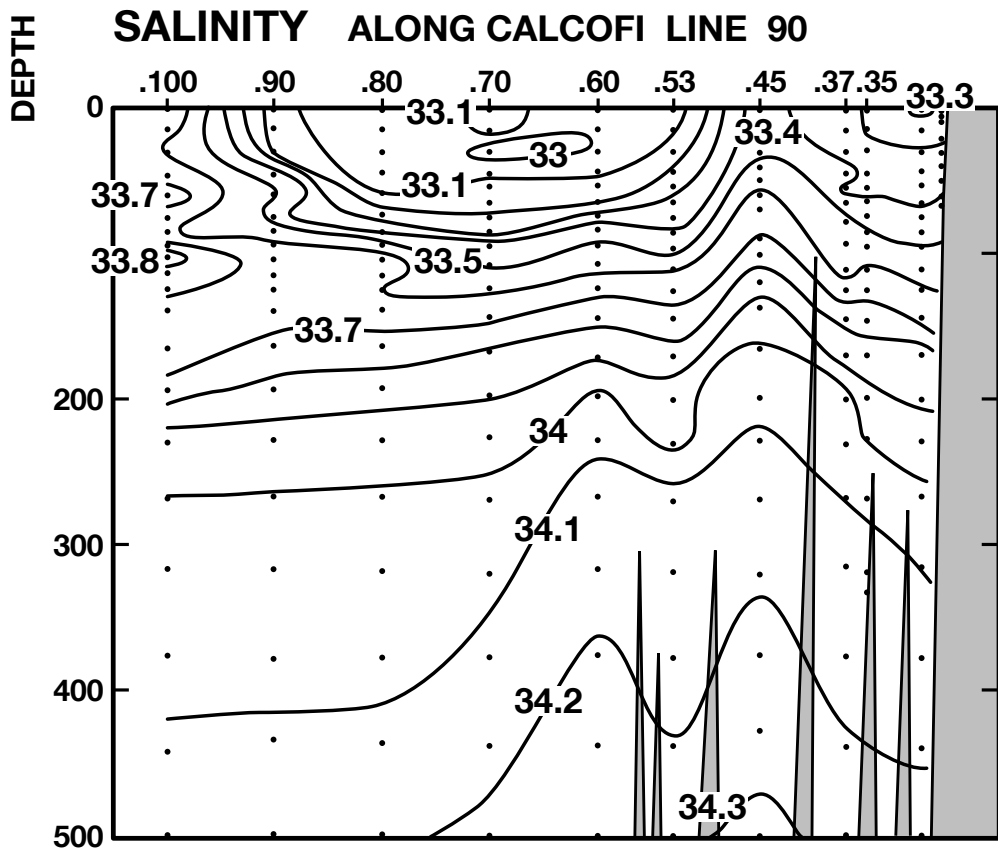

CALCOFI CRUISE 9808

12 - 15 AUGUST 1998

TEMPERATURE (°C) ALONG CALCOFI LINE 90

FIGURE 2B

FIGURE 2C