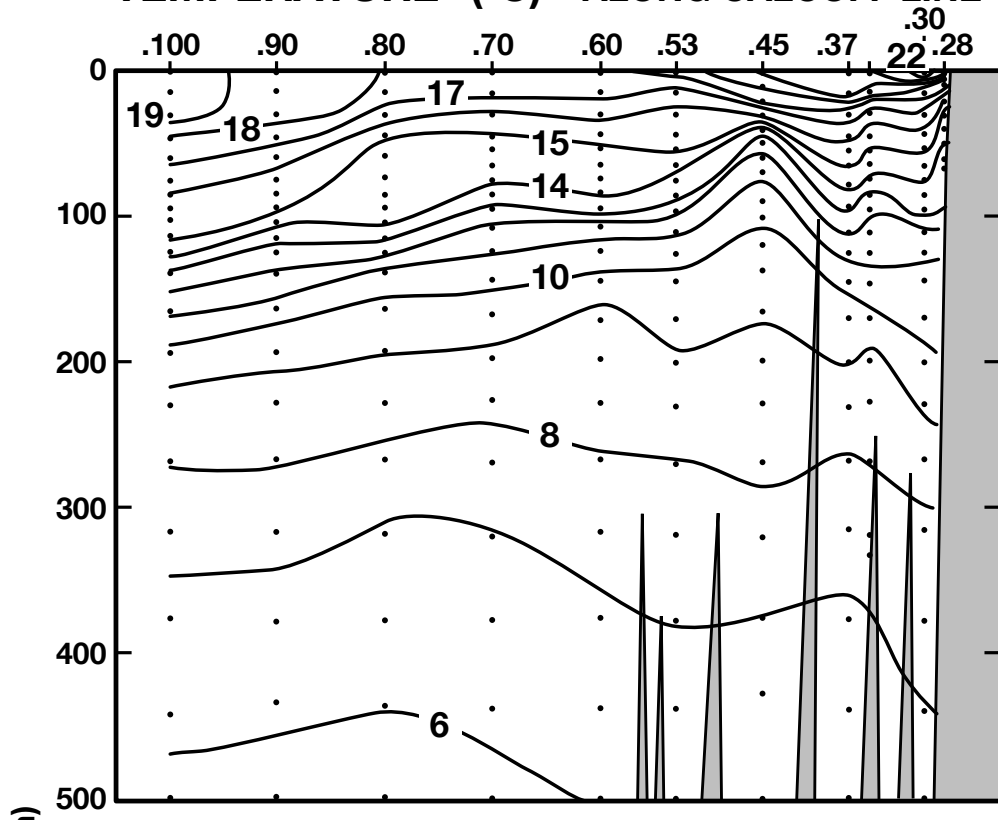

CALCOFI CRUISE 9808

12 - 15 AUGUST 1998

TEMPERATURE (°C) ALONG CALCOFI LINE 90

FIGURE 2B

FIGURE 2C