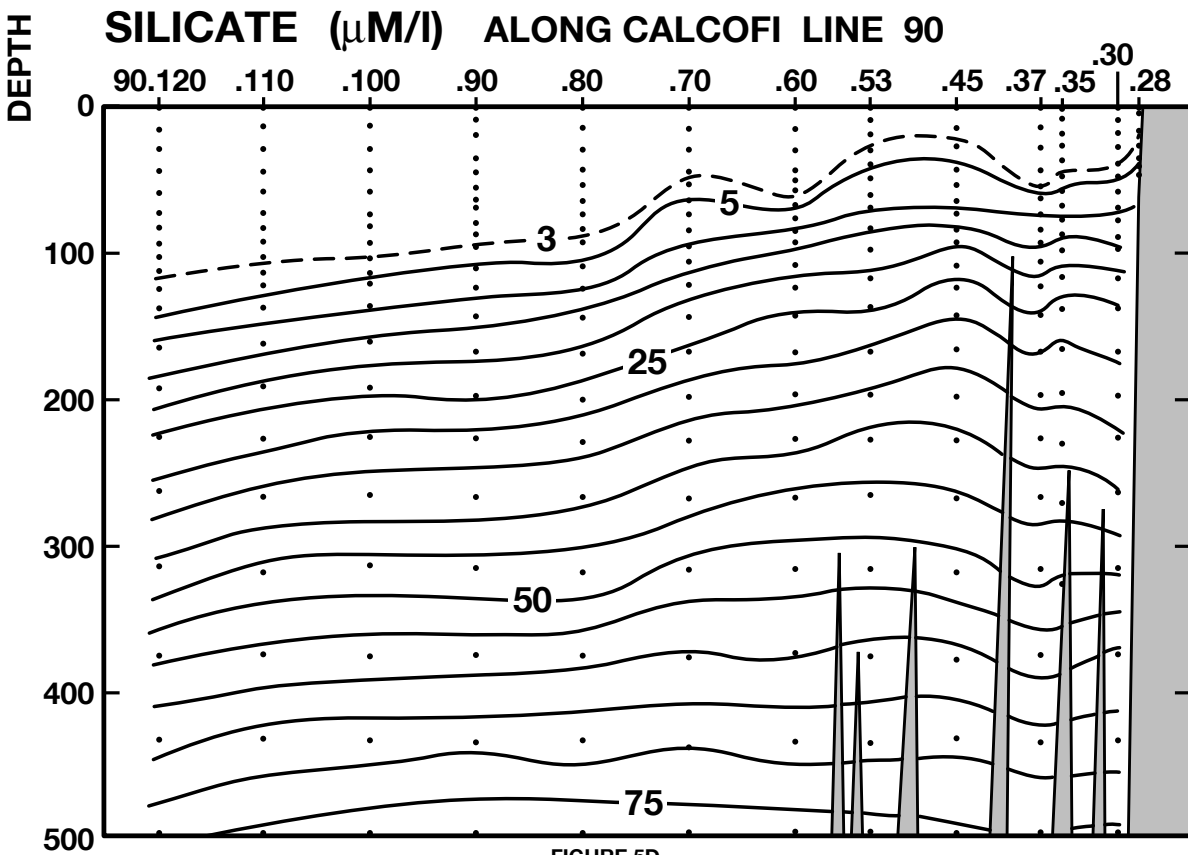

CALCOFI CRUISE 9809

17 - 19 SEPTEMBER 1998

SALINITY ALONG CALCOFI LINE 90

FIGURE 5C

FIGURE 5D