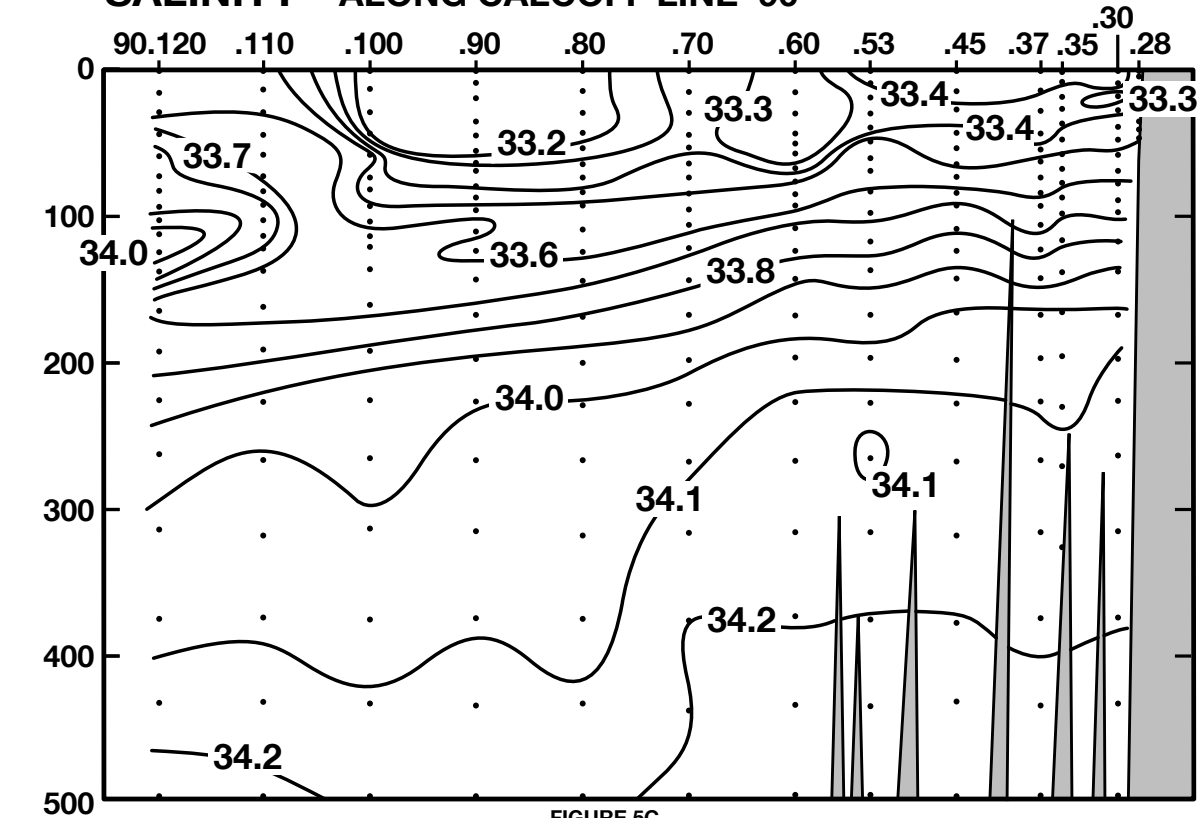

CALCOFI CRUISE 9809

17 - 19 SEPTEMBER 1998

SALINITY ALONG CALCOFI LINE 90

FIGURE 5C

FIGURE 5D