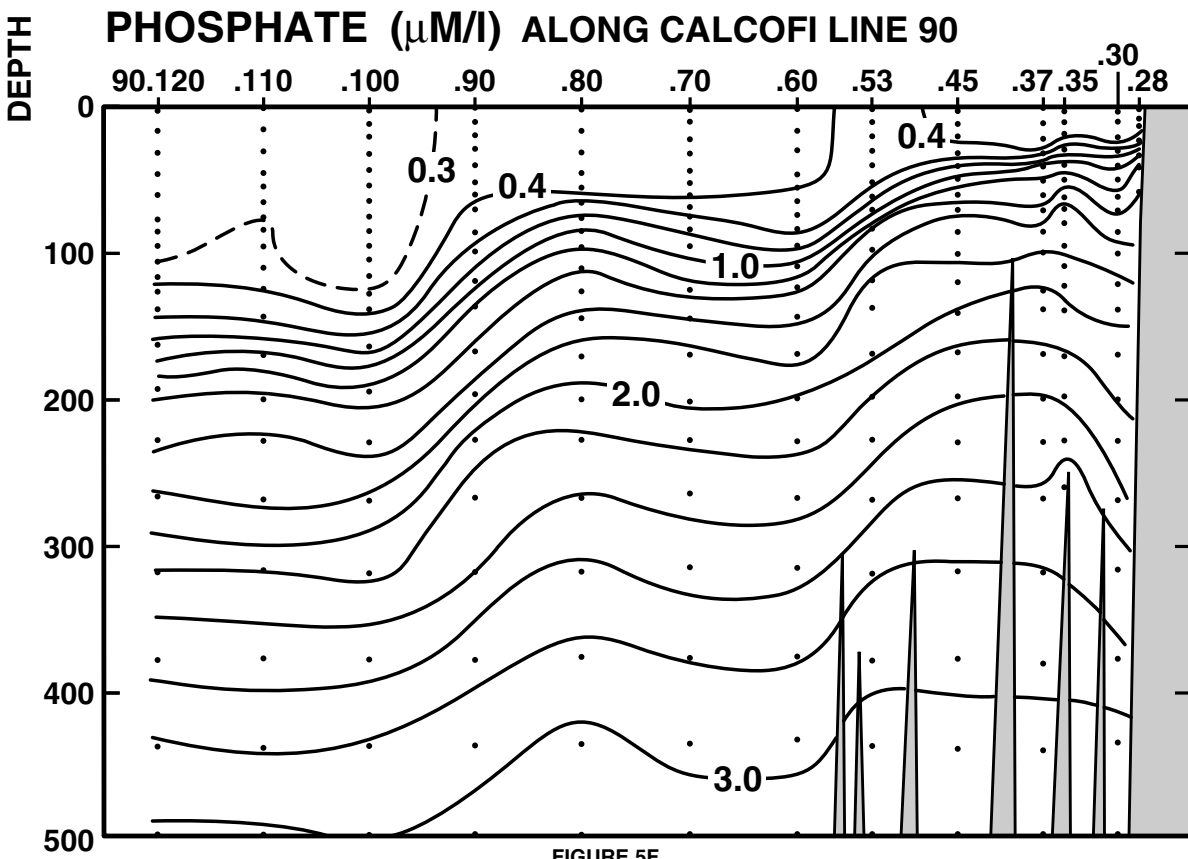

CALCOFI CRUISE 0001

11 - 15 JANUARY 2000

NITRATE ($\mu\text{M/l}$) ALONG CALCOFI LINE 90

FIGURE 5E

FIGURE 5F