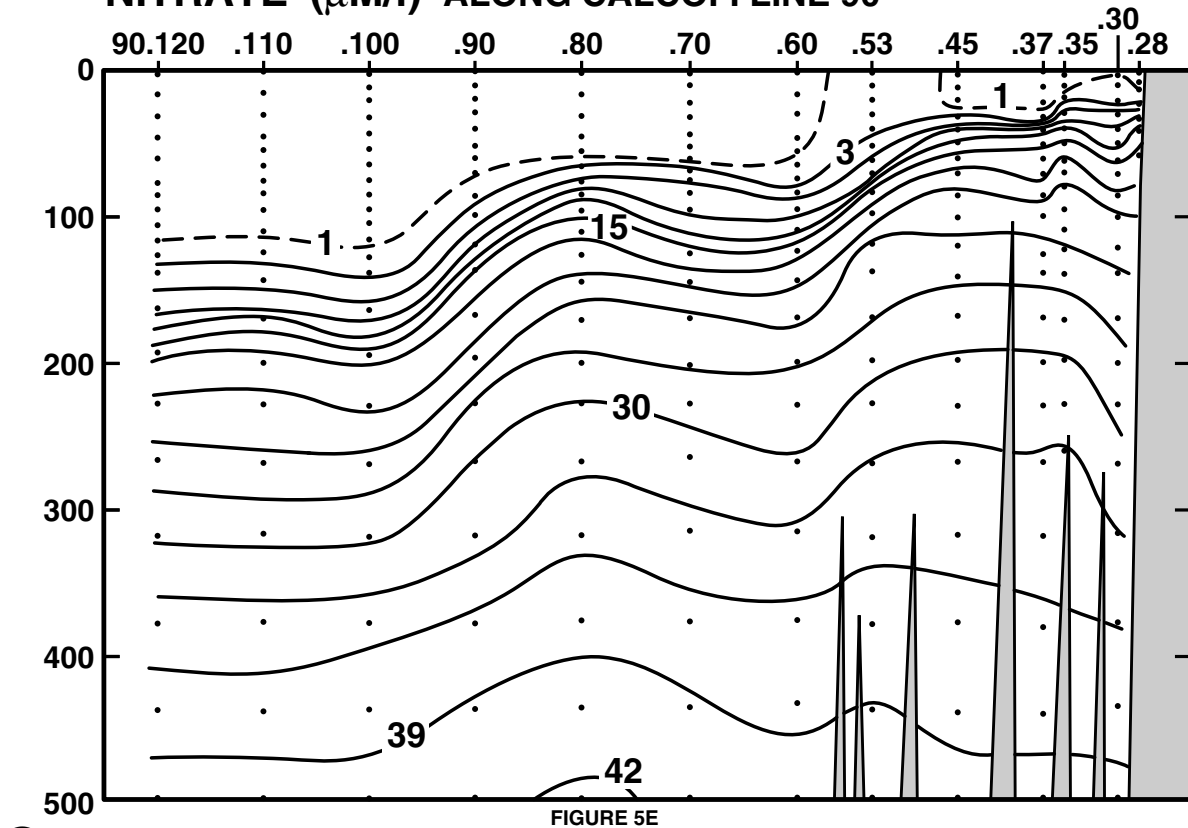

CALCOFI CRUISE 0001

11 - 15 JANUARY 2000

NITRATE ($\mu\text{M/l}$) ALONG CALCOFI LINE 90

FIGURE 5E

FIGURE 5F