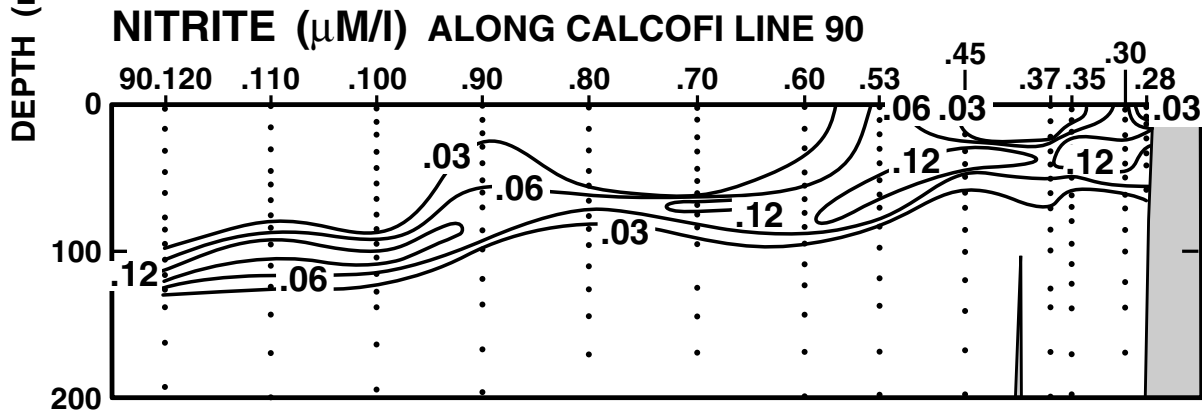

# CALCOFI CRUISE 0001

11 - 15 JANUARY 2000

## OXYGEN (ml/l) ALONG CALCOFI LINE 90

FIGURE 5I

FIGURE 5J

FIGURE 5K