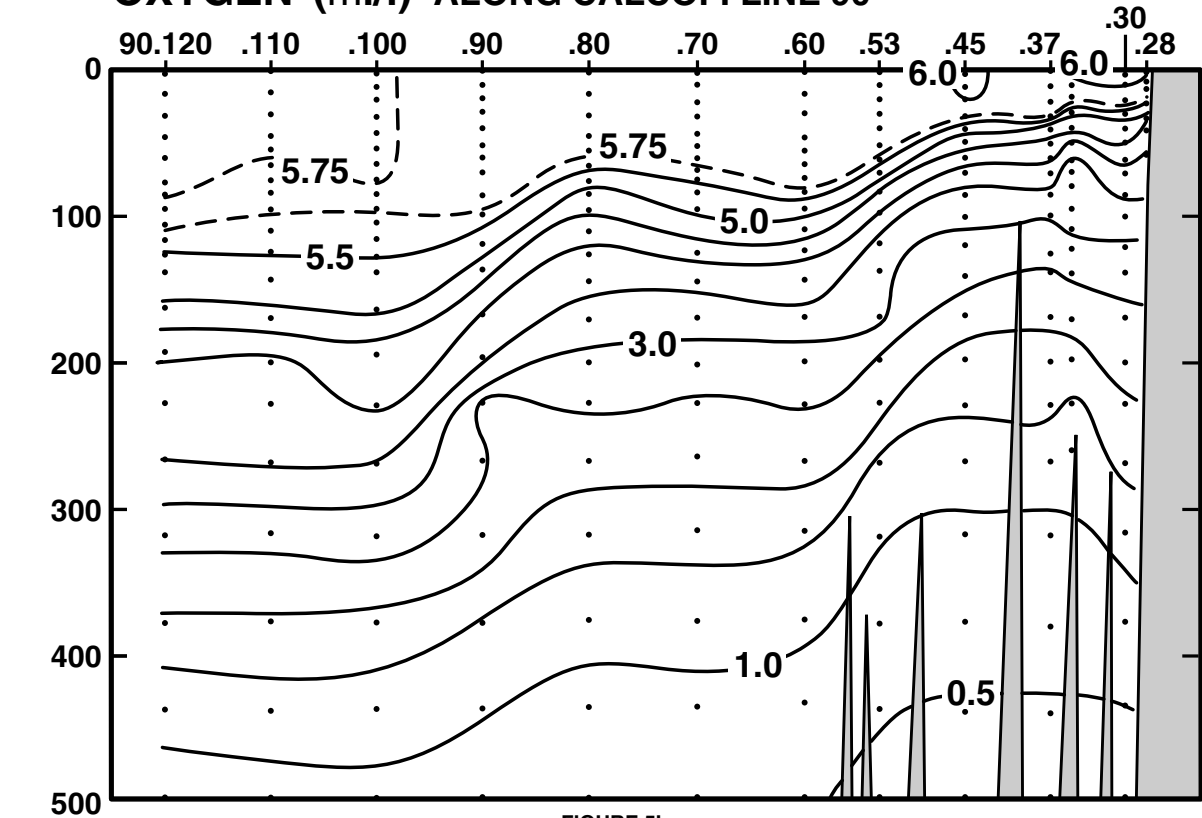

# CALCOFI CRUISE 0001

11 - 15 JANUARY 2000

## OXYGEN (ml/l) ALONG CALCOFI LINE 90

FIGURE 5I

FIGURE 5J

FIGURE 5K