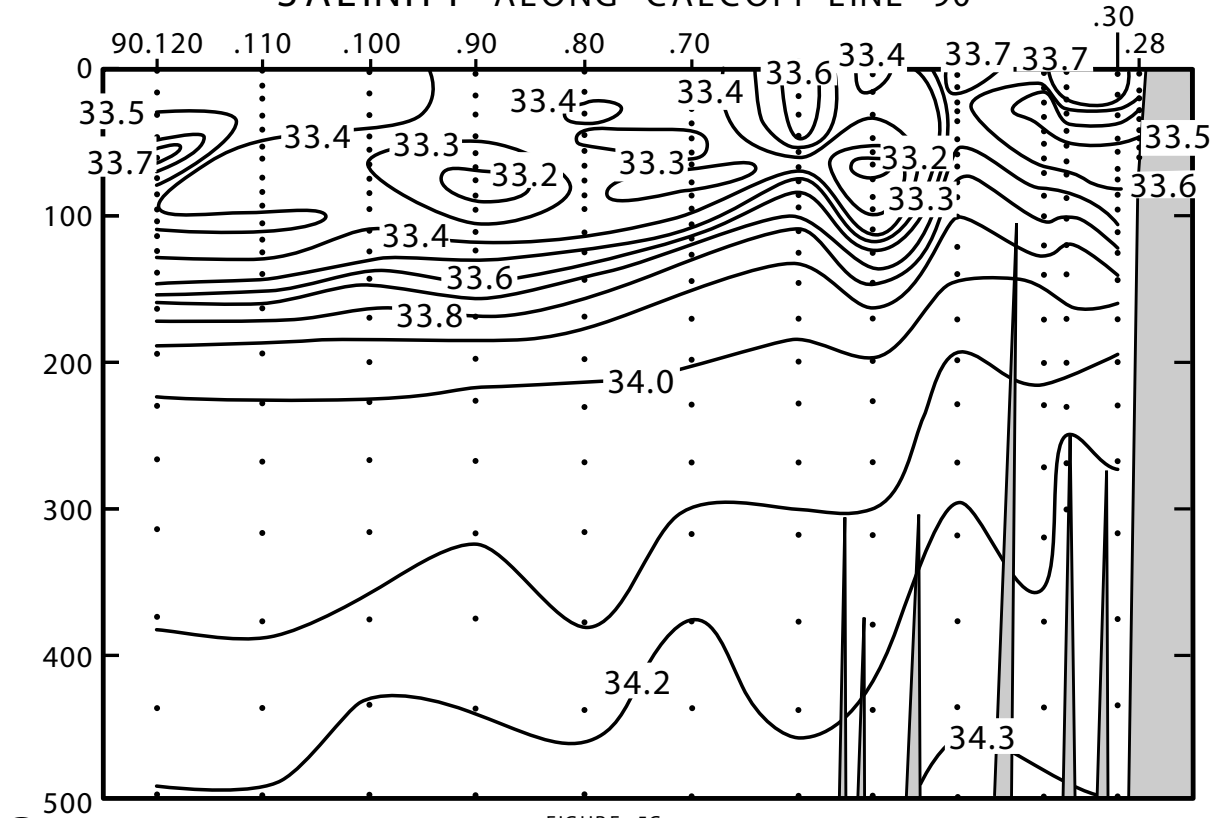

CALCOFI CRUISE 0010

16 - 19 OCTOBER 2000

SALINITY ALONG CALCOFI LINE 90

FIGURE 5C

FIGURE 5D