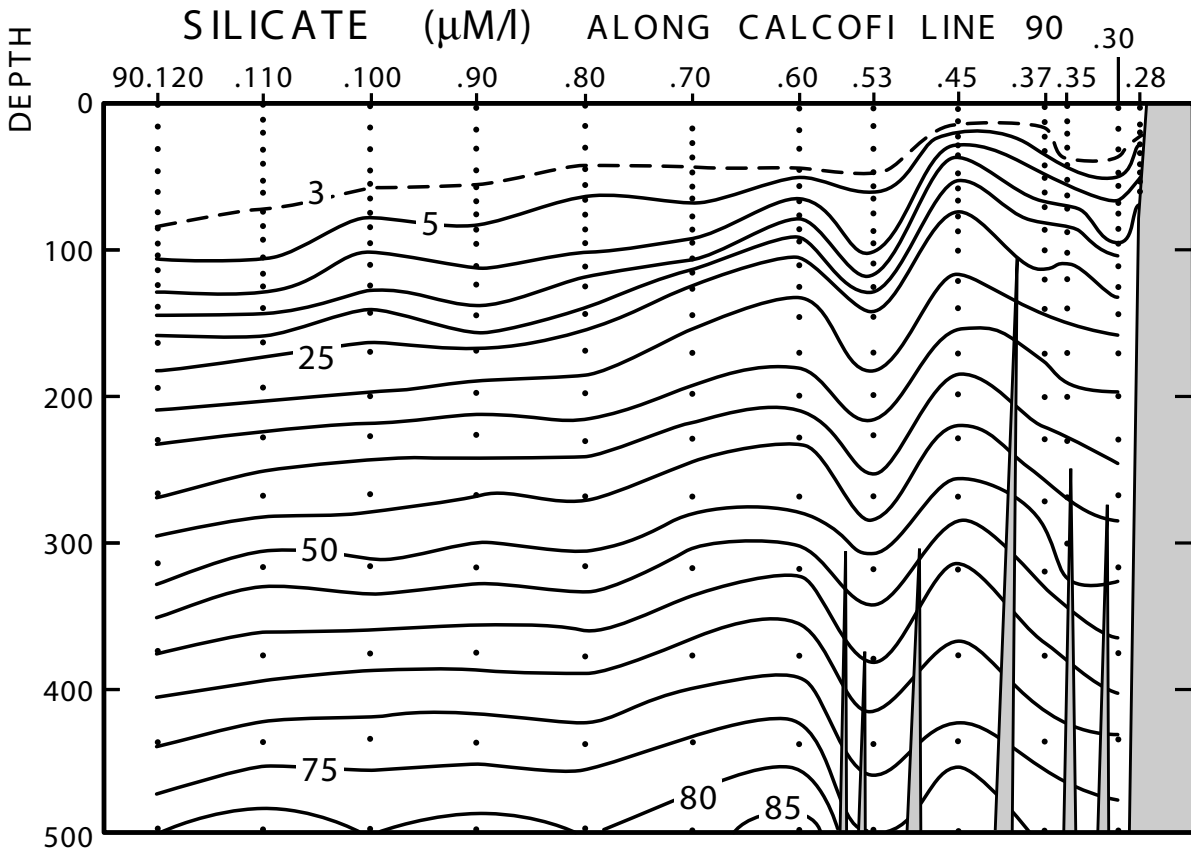

CALCOFI CRUISE 0010

16 - 19 OCTOBER 2000

SALINITY ALONG CALCOFI LINE 90

FIGURE 5C

FIGURE 5D