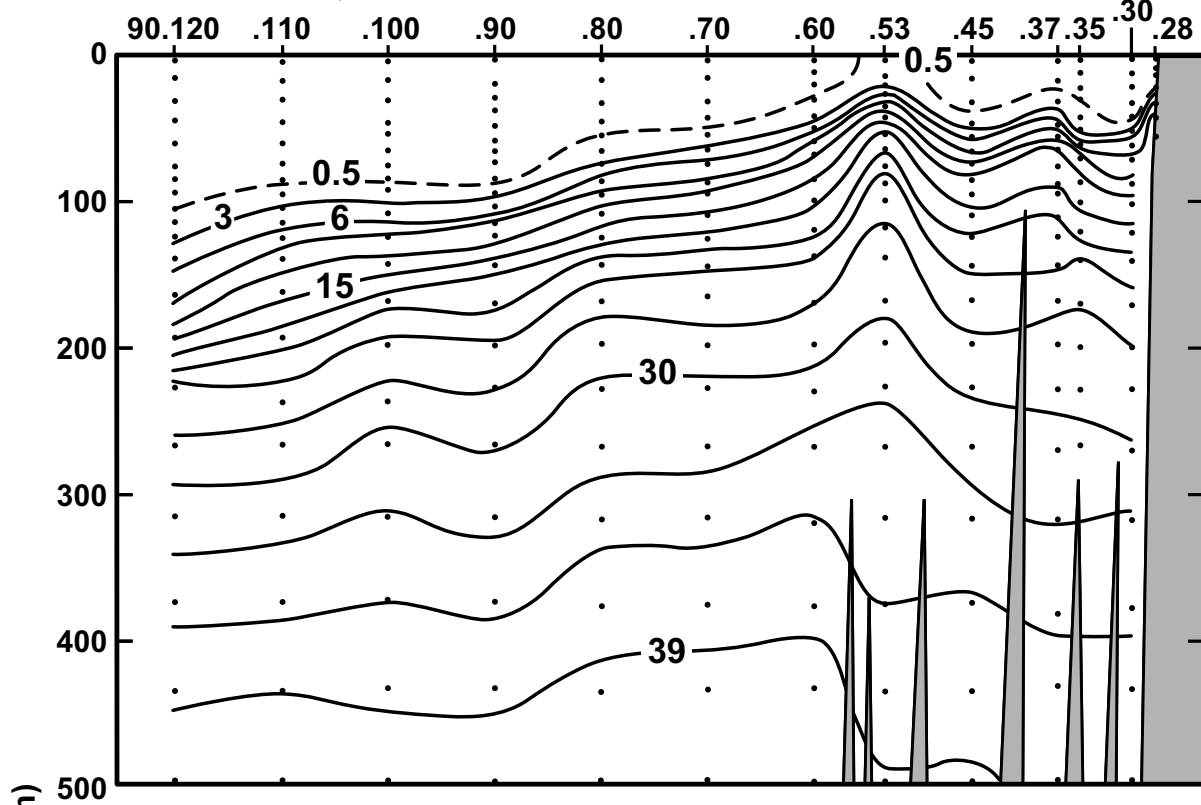

CALCOFI CRUISE 0110

28 – 31 October 2001

NITRATE ($\mu\text{M/l}$) ALONG CALCOFI LINE 90

FIGURE 5E

FIGURE 5F