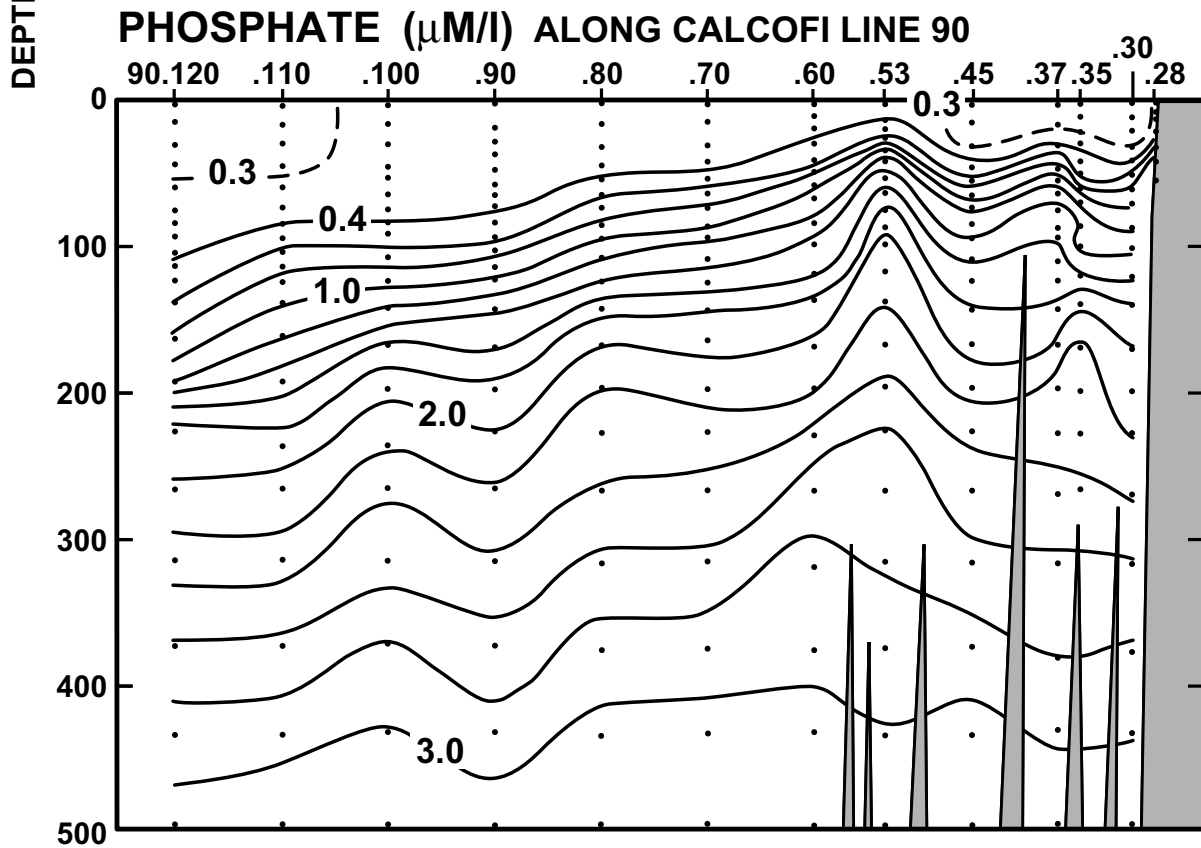

CALCOFI CRUISE 0110

28 – 31 October 2001

NITRATE ($\mu\text{M/l}$) ALONG CALCOFI LINE 90

FIGURE 5E

FIGURE 5F