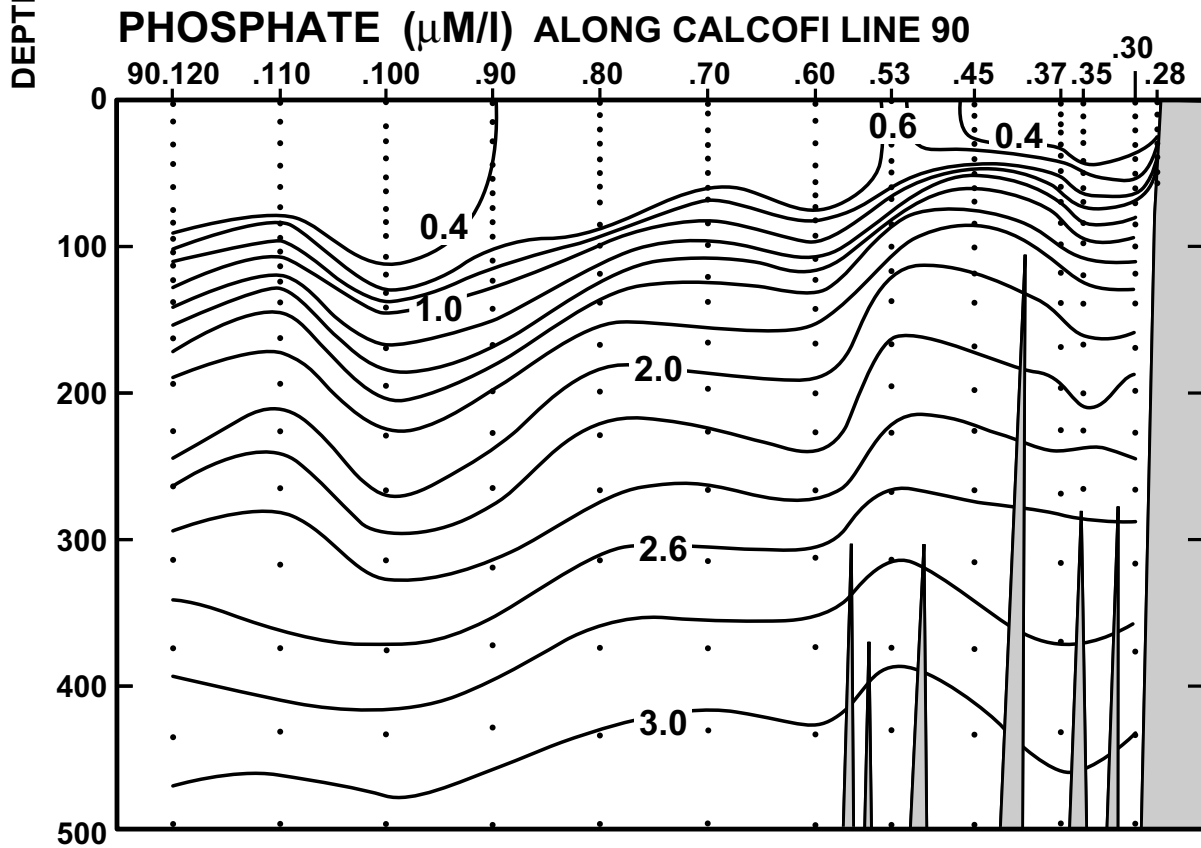

CALCOFI CRUISE 0201

28 – 31 JANUARY 2002

NITRATE ($\mu\text{M/l}$) ALONG CALCOFI LINE 90

FIGURE 5E

FIGURE 5F