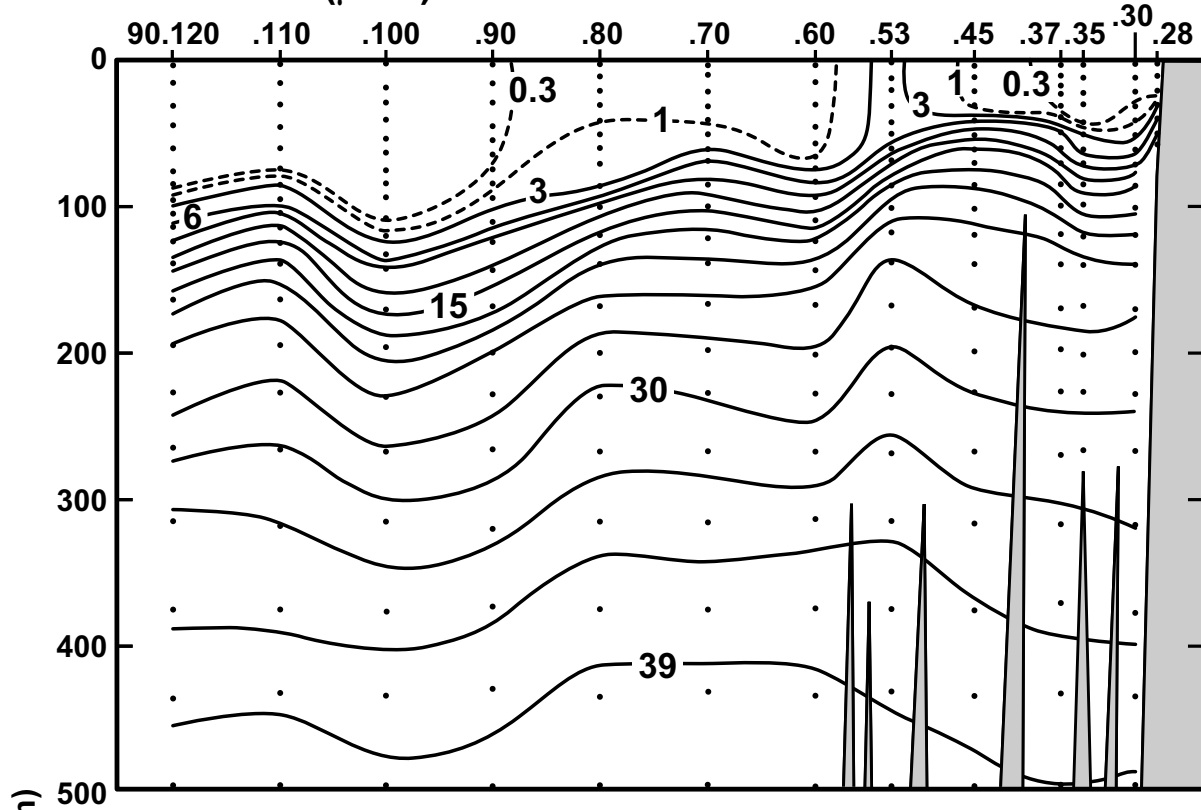

CALCOFI CRUISE 0201

28 – 31 JANUARY 2002

NITRATE ($\mu\text{M/l}$) ALONG CALCOFI LINE 90

FIGURE 5E

FIGURE 5F