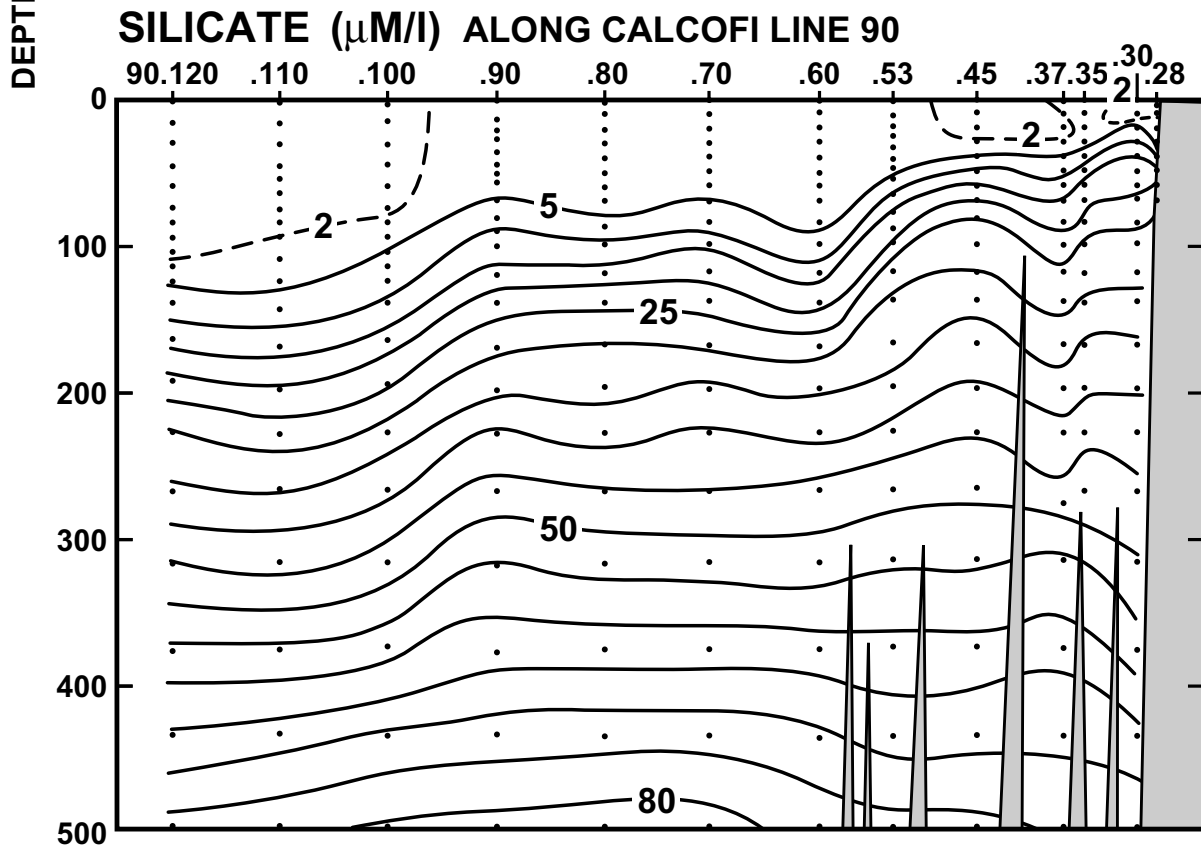

CALCOFI CRUISE 0204

1 - 3 APRIL 2002

SALINITY ALONG CALCOFI LINE 90

FIGURE 5C

FIGURE 5D