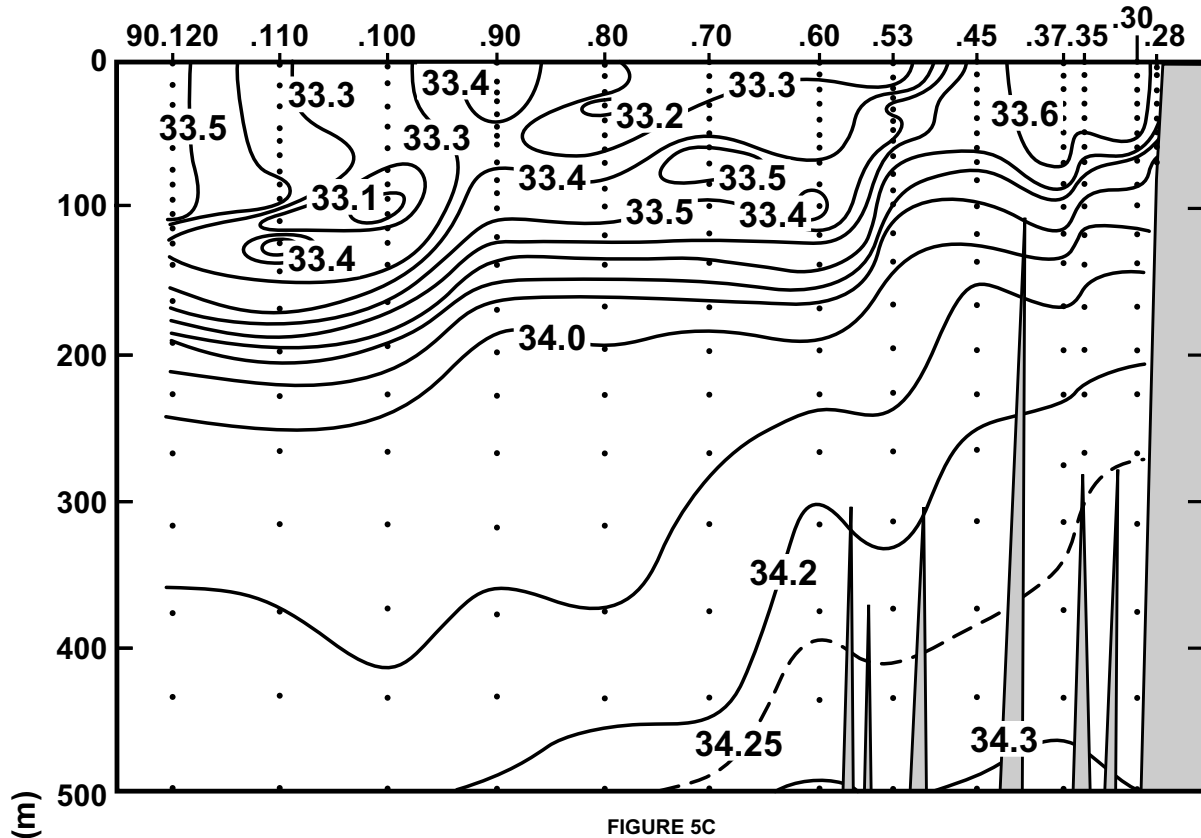

CALCOFI CRUISE 0204

1 - 3 APRIL 2002

SALINITY ALONG CALCOFI LINE 90

FIGURE 5C

FIGURE 5D