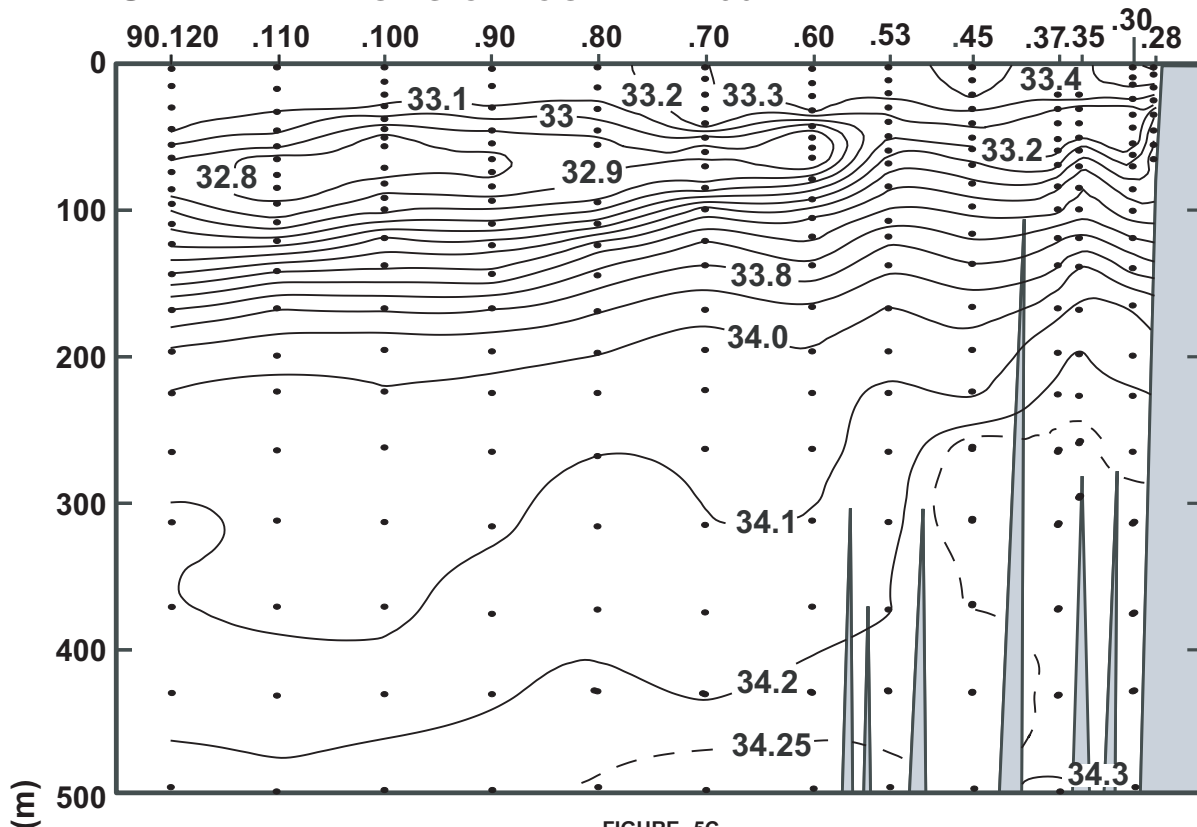

CALCOFI CRUISE 0211

14 - 16 November 2002

SALINITY ALONG CALCOFI LINE 90

FIGURE 5C

FIGURE 5D