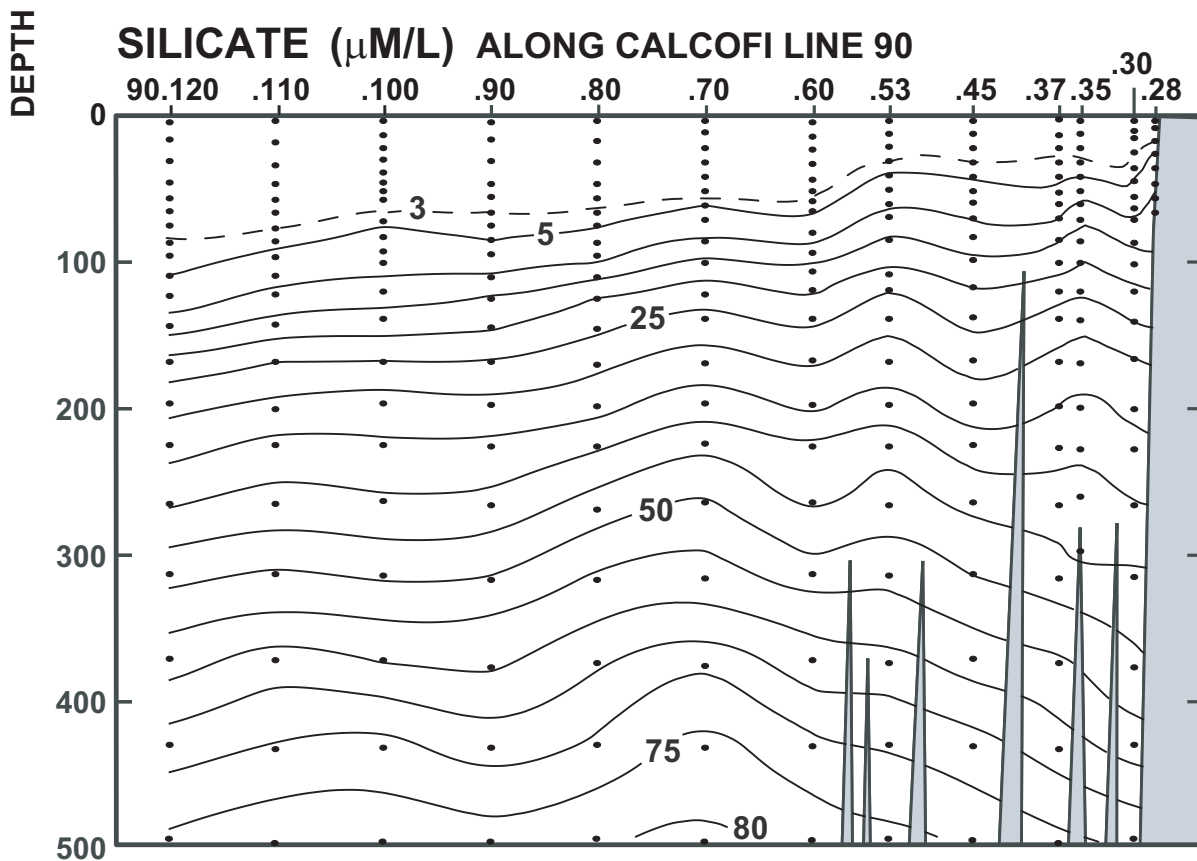

CALCOFI CRUISE 0211

14 - 16 November 2002

SALINITY ALONG CALCOFI LINE 90

FIGURE 5C

FIGURE 5D