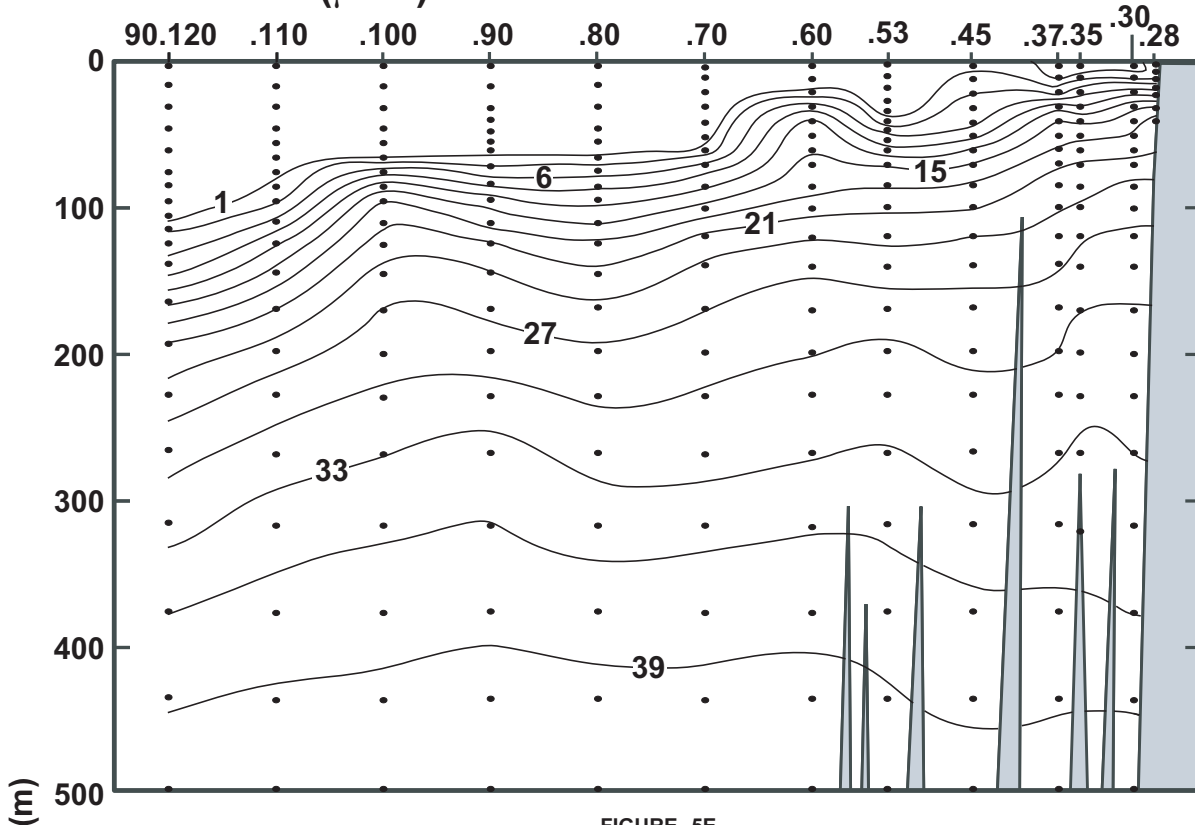

CALCOFI CRUISE 0304

8 - 10 April 2003

NITRATE ($\mu\text{M/l}$) ALONG CALCOFI LINE 90

FIGURE 5E

FIGURE 5F