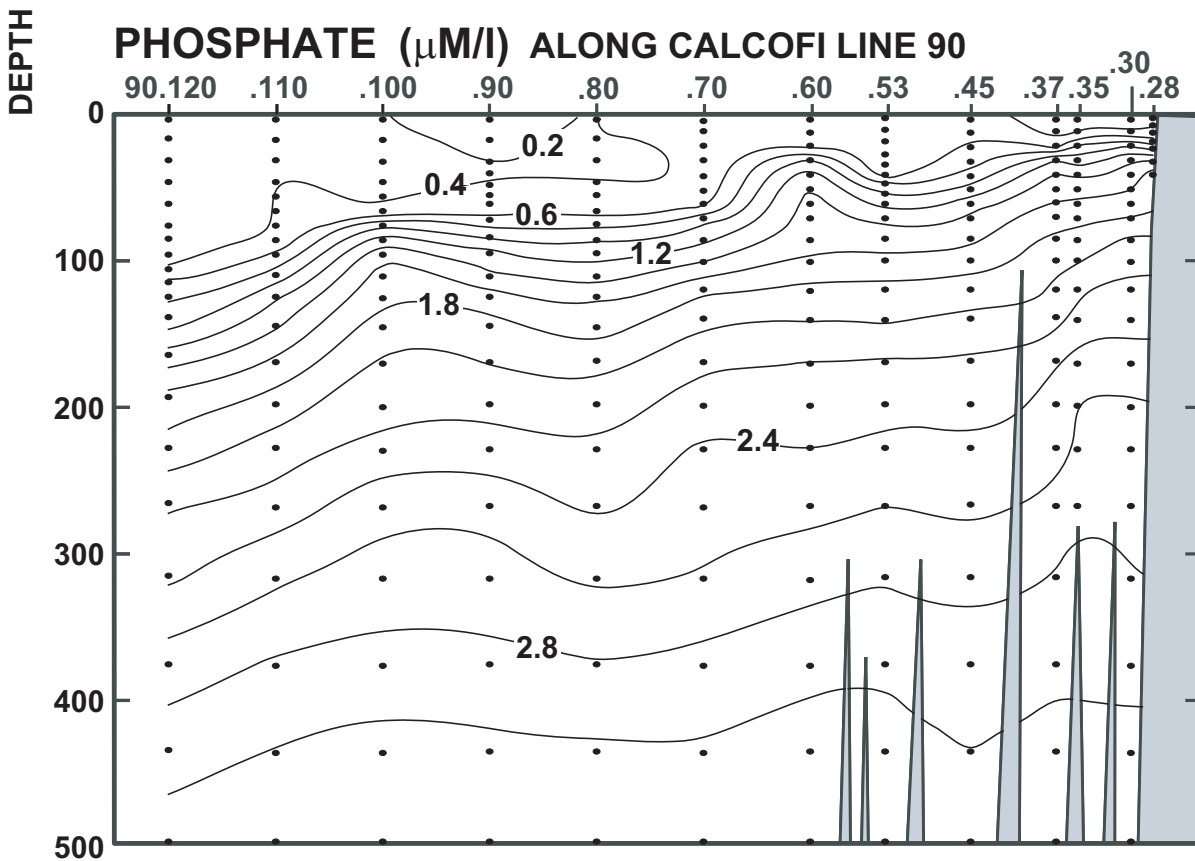

CALCOFI CRUISE 0304

8 - 10 April 2003

NITRATE ($\mu\text{M/l}$) ALONG CALCOFI LINE 90

FIGURE 5E

FIGURE 5F