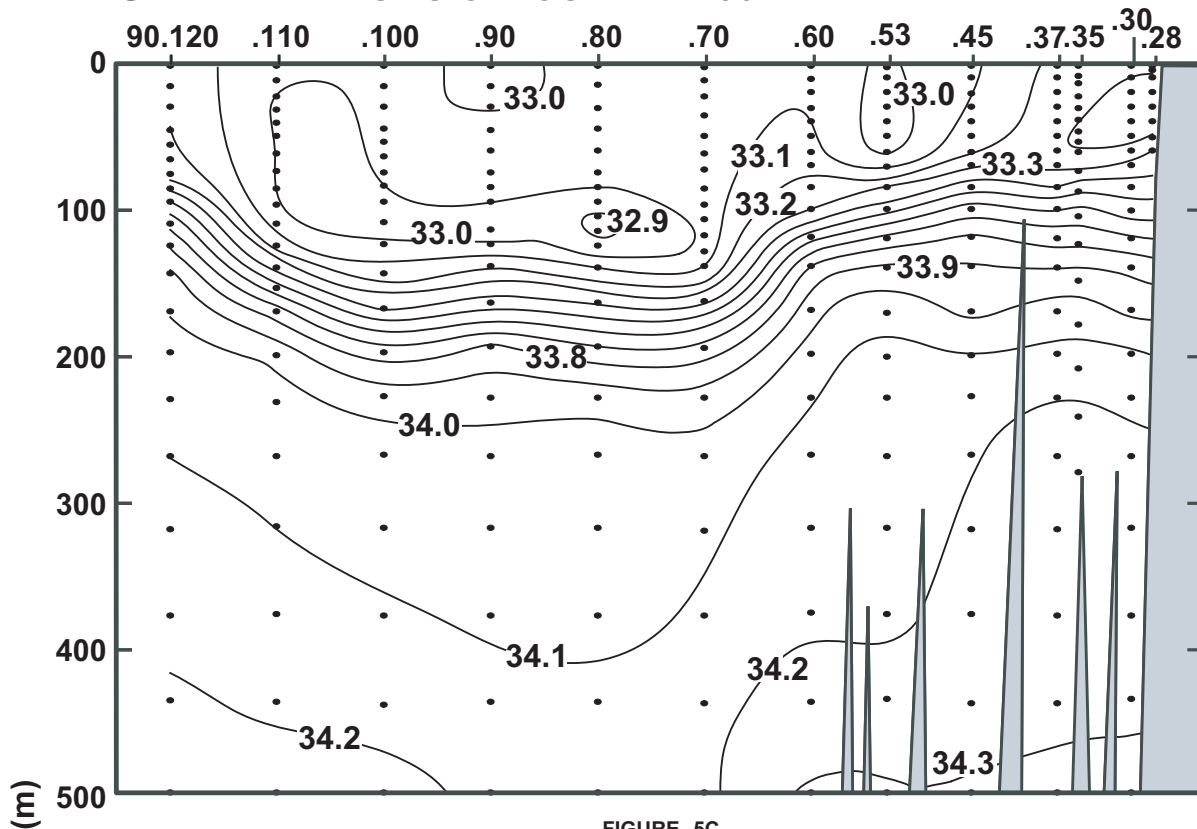

# CALCOFI CRUISE 0401

09 - 12 January 2004

## SALINITY ALONG CALCOFI LINE 90

FIGURE 5C

FIGURE 5D