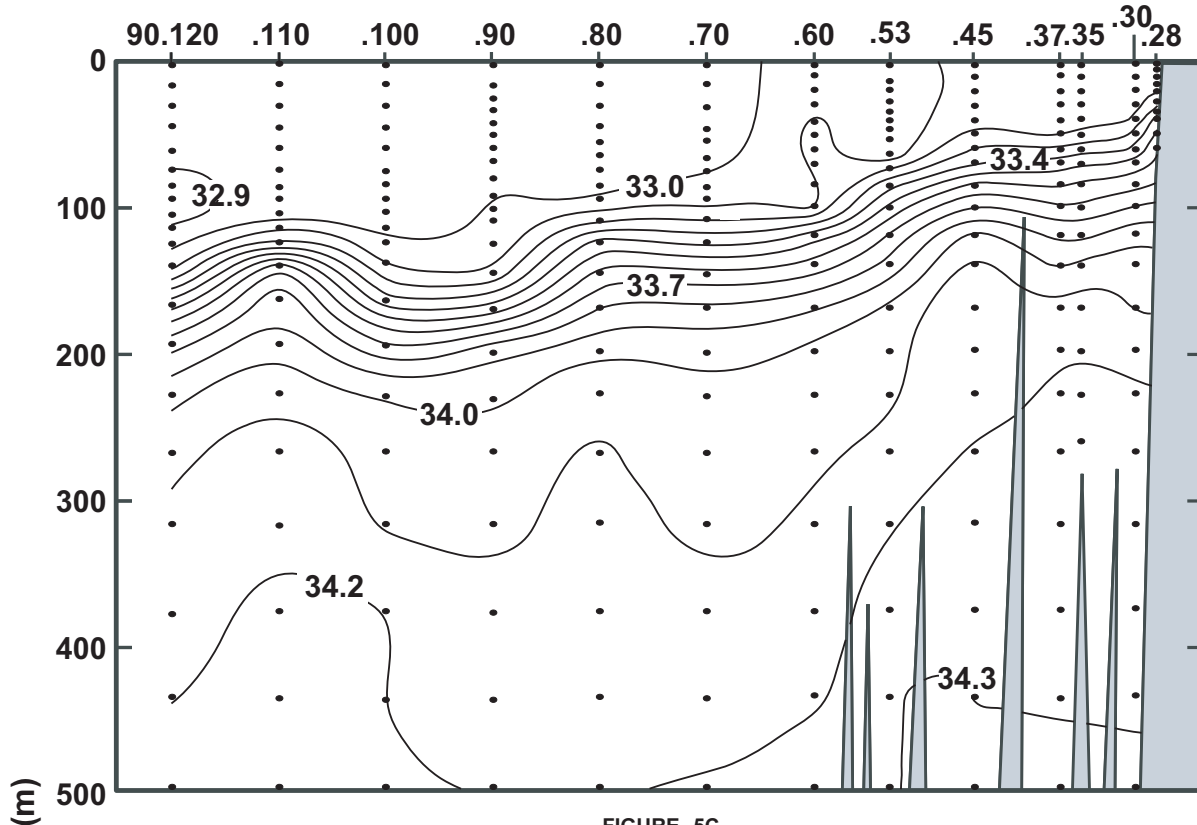

CALCOFI CRUISE 0404

26 - 29 March 2004

SALINITY ALONG CALCOFI LINE 90

FIGURE 5C

FIGURE 5D