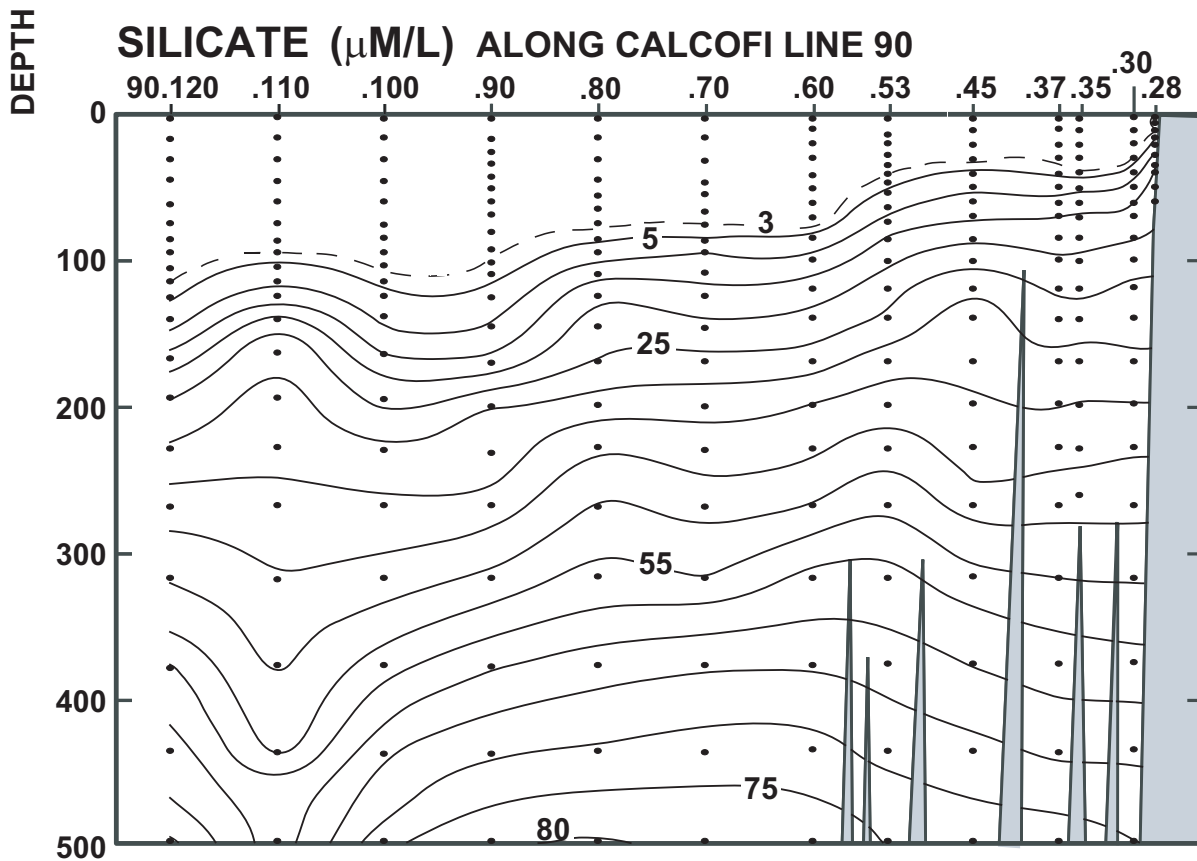

CALCOFI CRUISE 0404

26 - 29 March 2004

SALINITY ALONG CALCOFI LINE 90

FIGURE 5C

FIGURE 5D