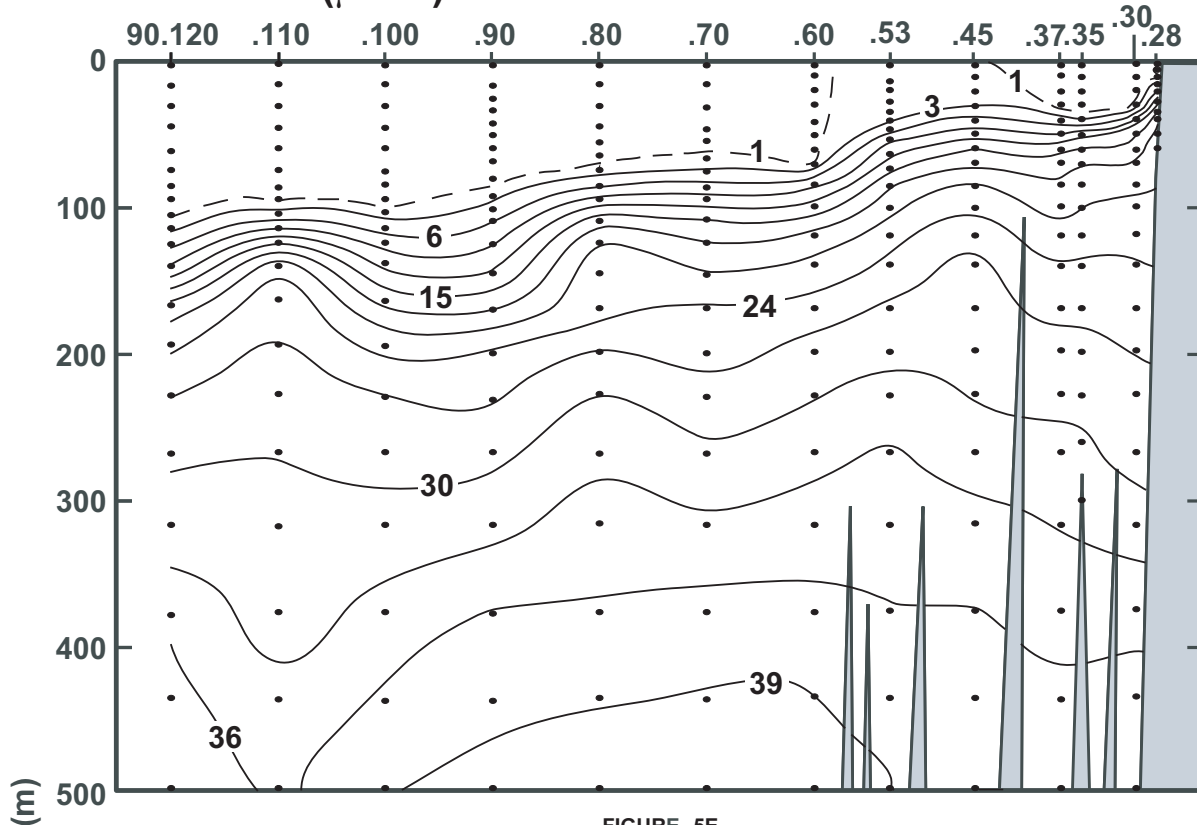

CALCOFI CRUISE 0404

26 - 29 March 2004

NITRATE ($\mu\text{M/L}$) ALONG CALCOFI LINE 90

FIGURE 5E

FIGURE 5F