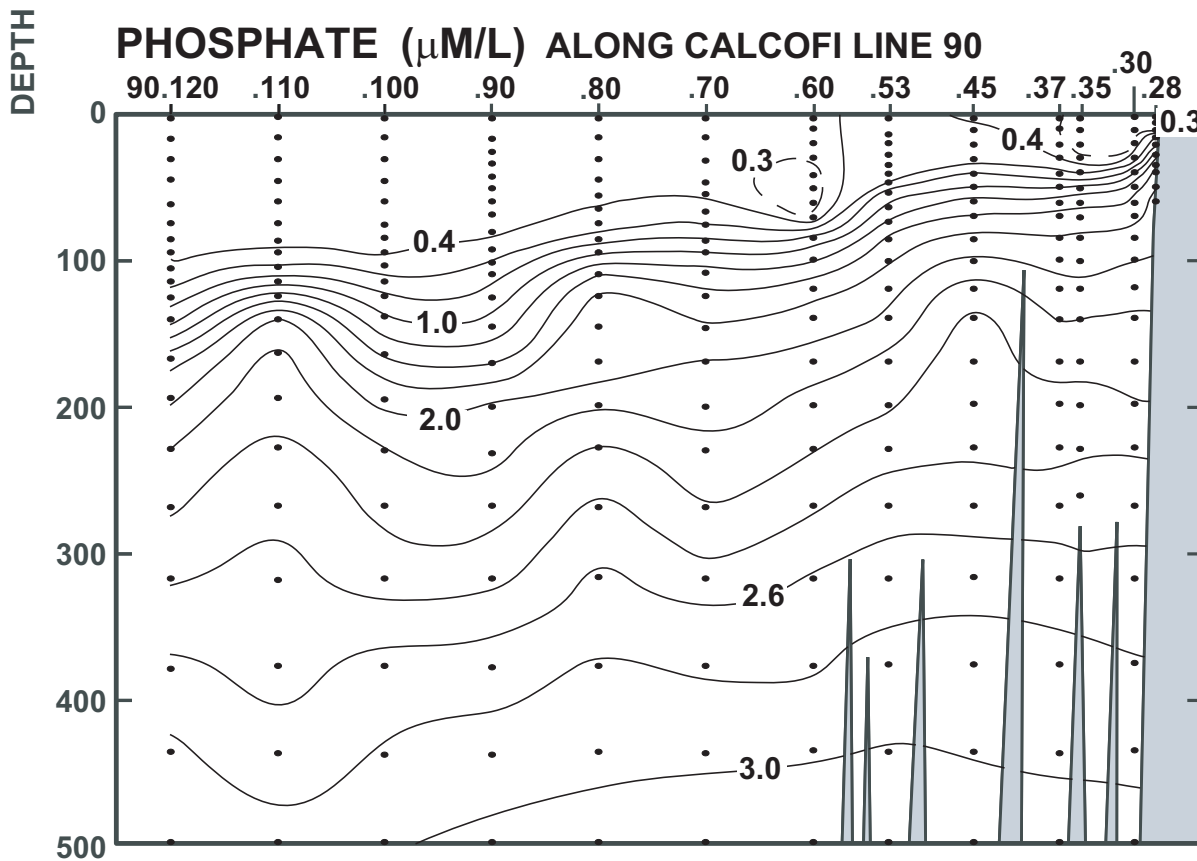

CALCOFI CRUISE 0404

26 - 29 March 2004

NITRATE ($\mu\text{M/L}$) ALONG CALCOFI LINE 90

FIGURE 5E

FIGURE 5F