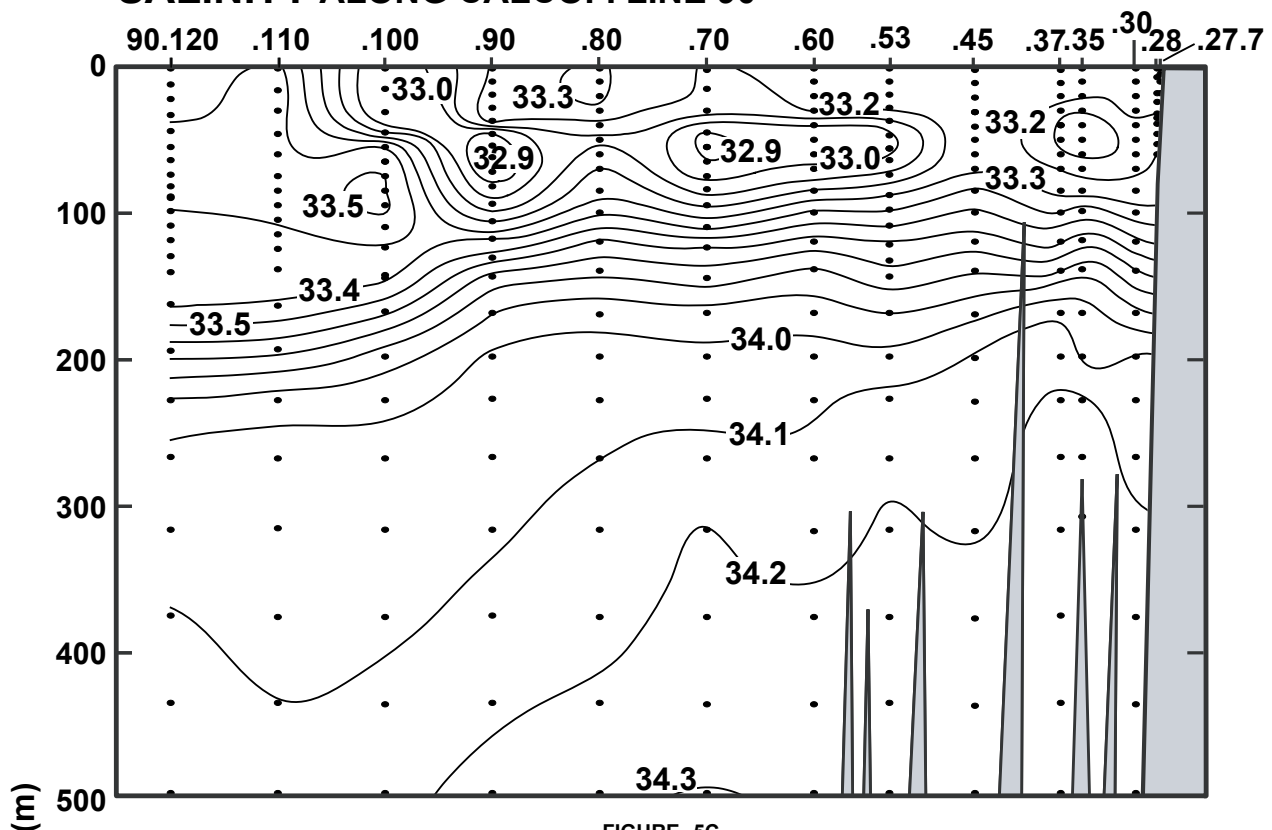

CALCOFI CRUISE 0411

6 - 9 NOVEMBER 2004

SALINITY ALONG CALCOFI LINE 90

FIGURE 5C

FIGURE 5D