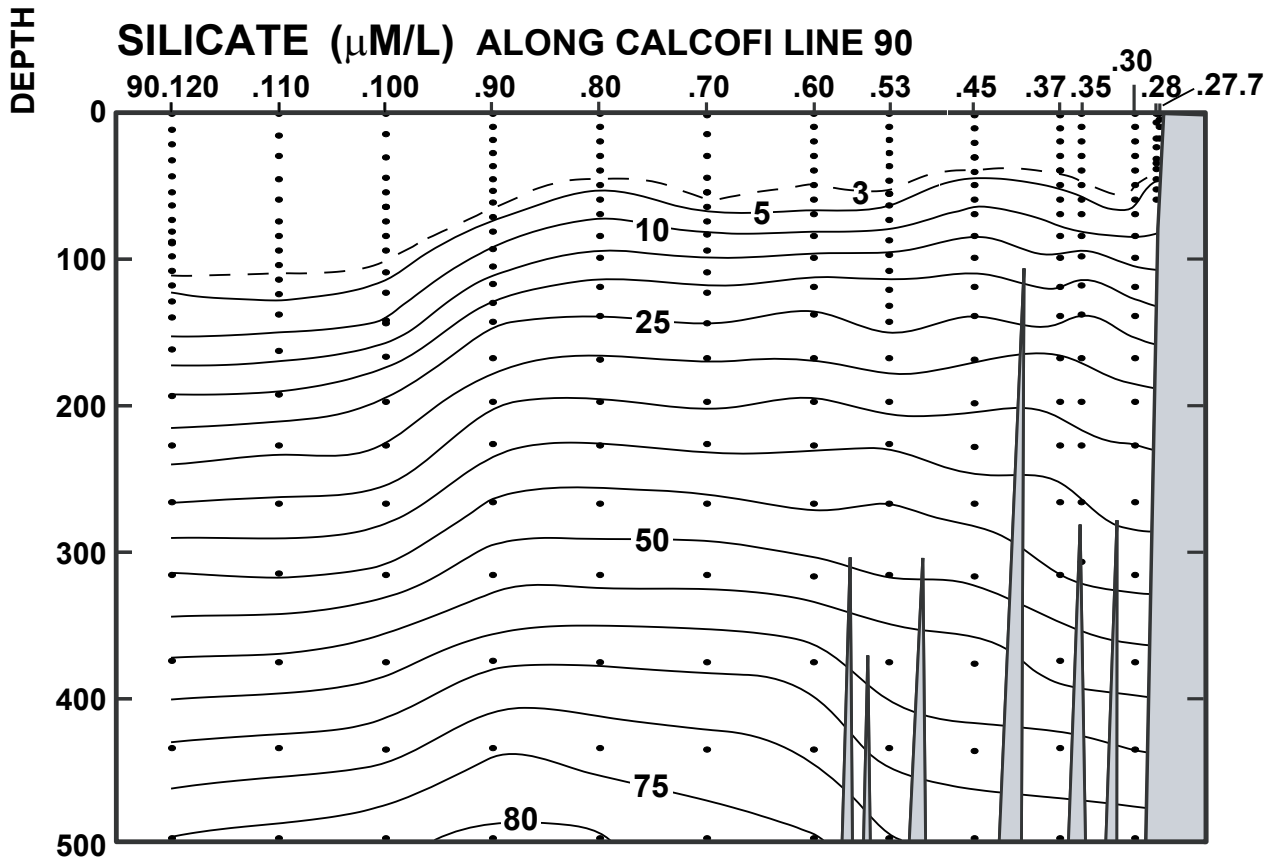

CALCOFI CRUISE 0411

6 - 9 NOVEMBER 2004

SALINITY ALONG CALCOFI LINE 90

FIGURE 5C

FIGURE 5D