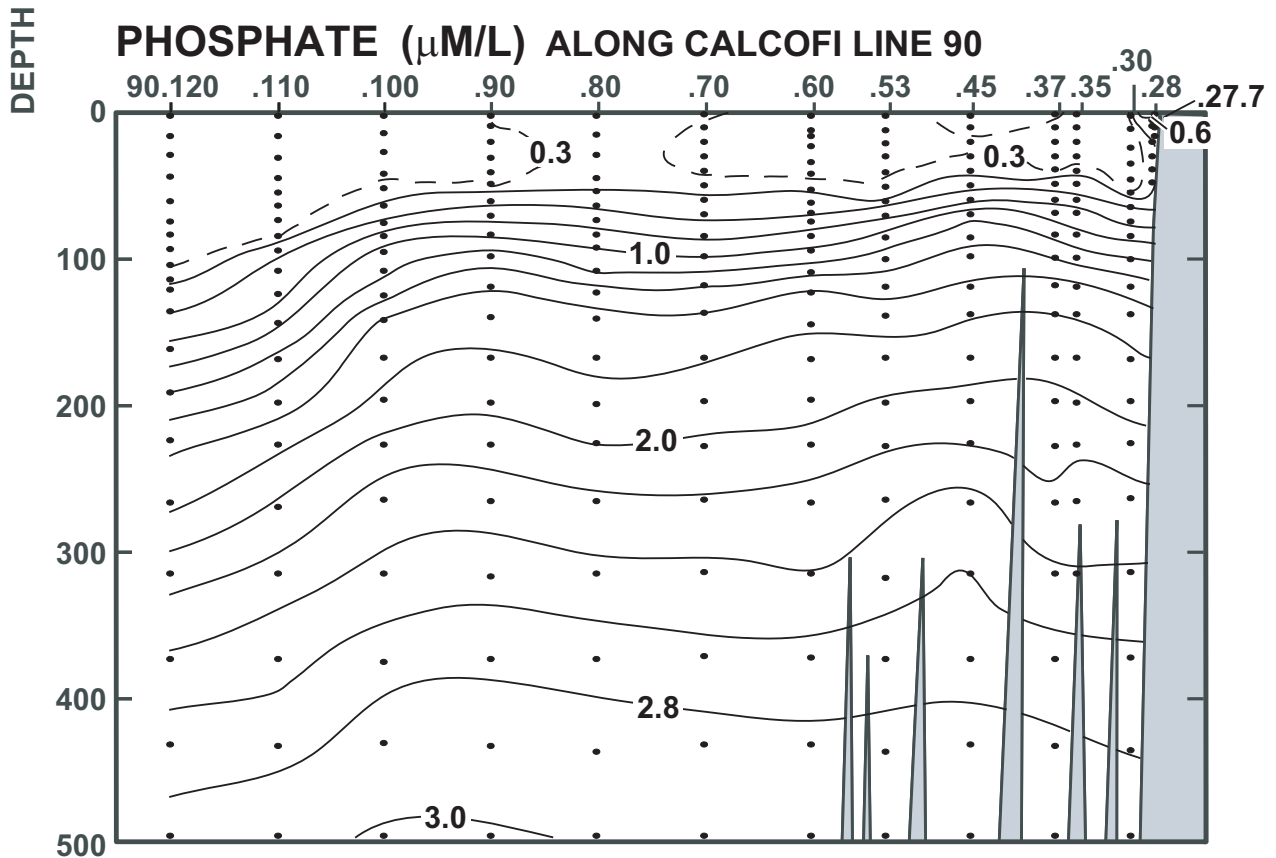

CALCOFI CRUISE 0501

7 - 10 January 2005

NITRATE ($\mu\text{M/L}$) ALONG CALCOFI LINE 90

FIGURE 5E

FIGURE 5F