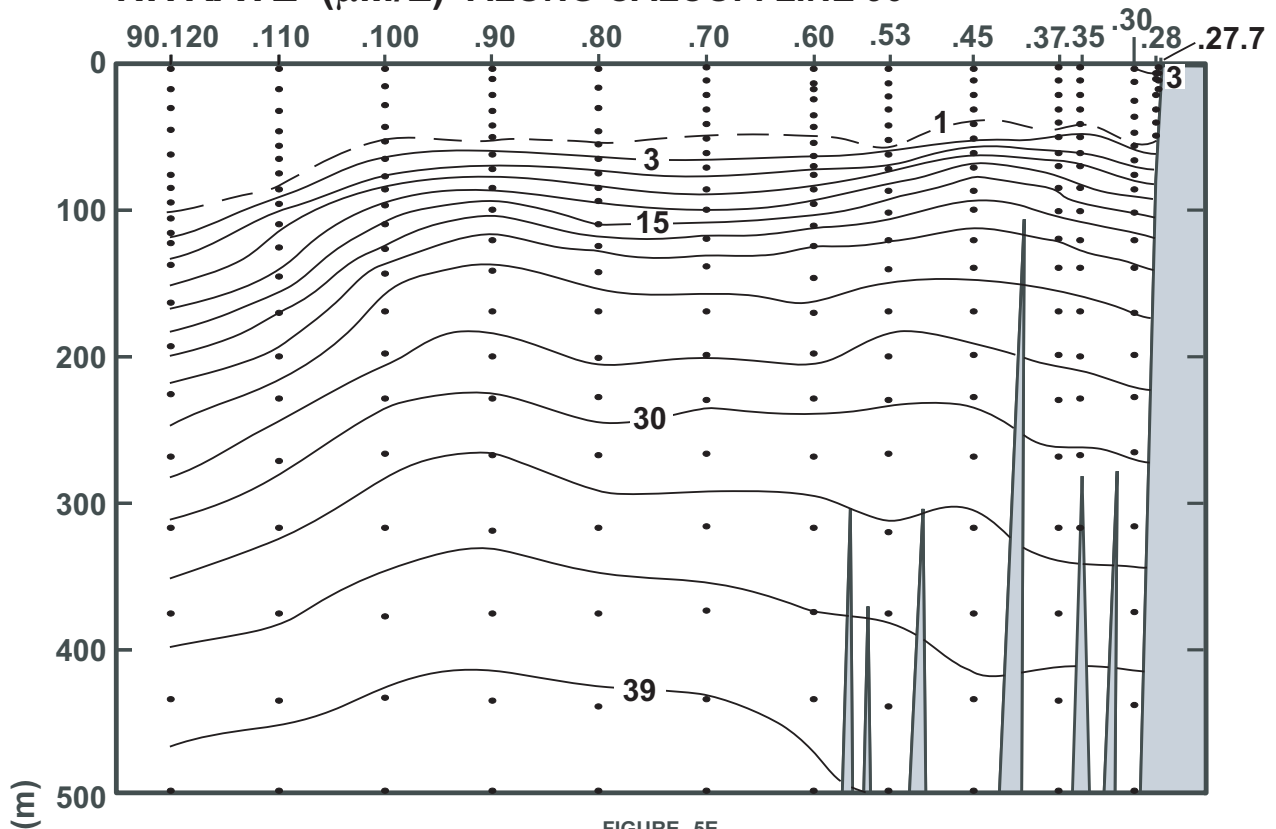

CALCOFI CRUISE 0501

7 - 10 January 2005

NITRATE ($\mu\text{M/L}$) ALONG CALCOFI LINE 90

FIGURE 5E

FIGURE 5F