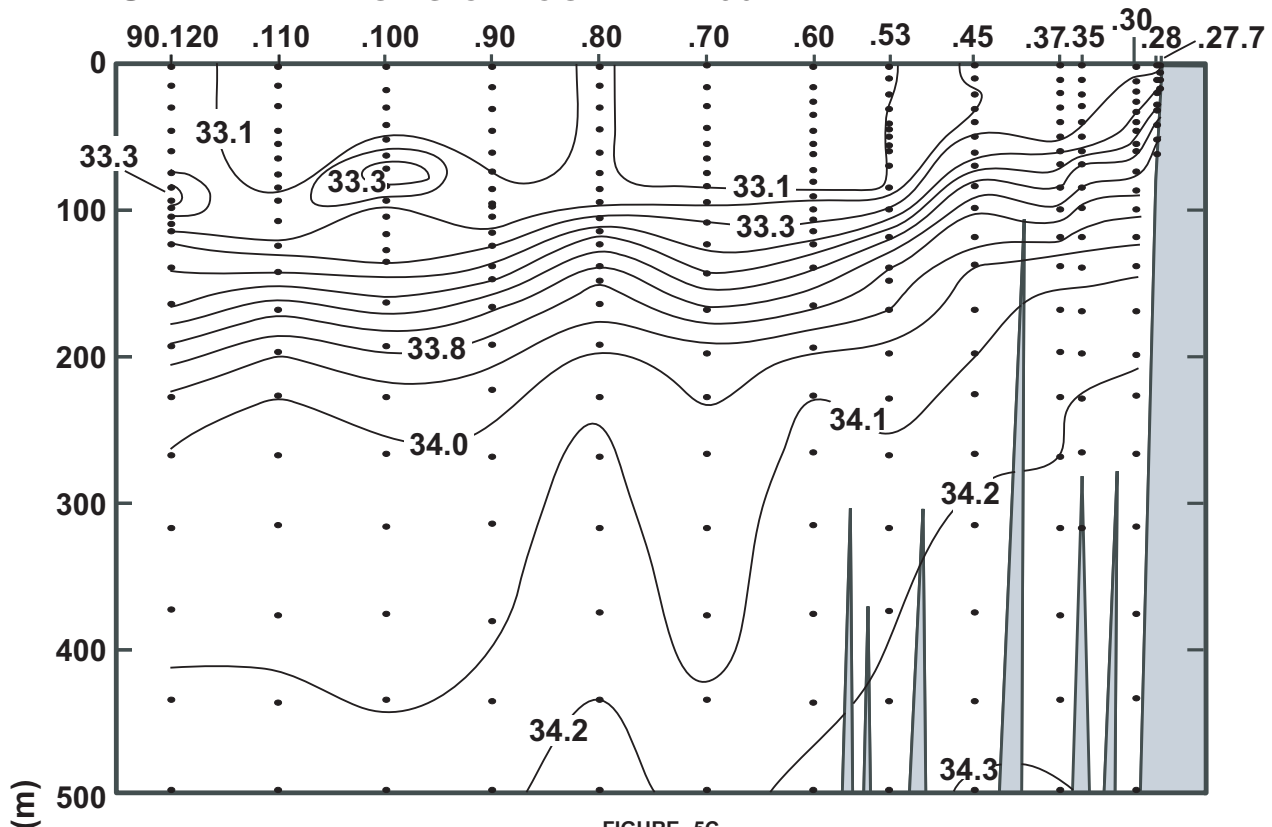

CALCOFI CRUISE 0504NH

19- 22 April 2005

SALINITY ALONG CALCOFI LINE 90

FIGURE 5C

FIGURE 5D