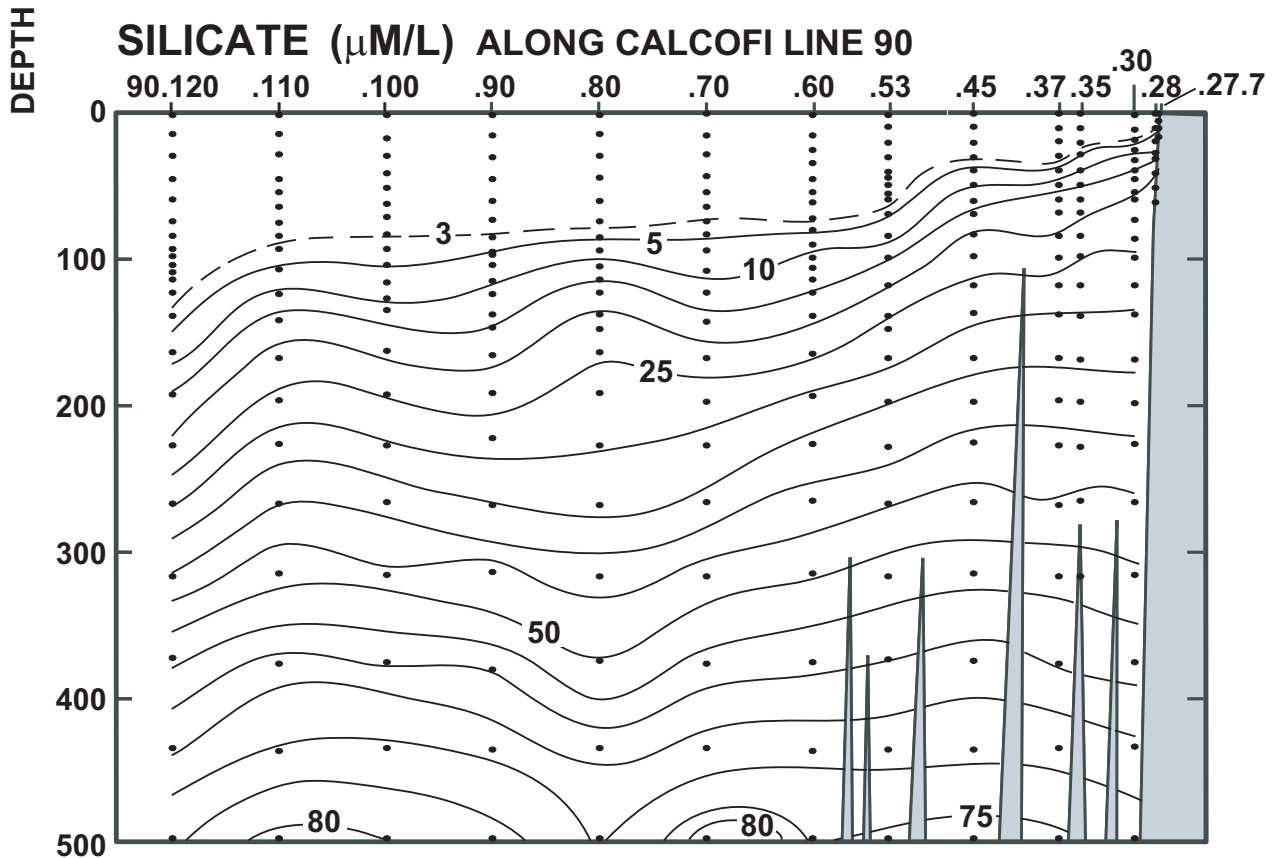

CALCOFI CRUISE 0504NH

19- 22 April 2005

SALINITY ALONG CALCOFI LINE 90

FIGURE 5C

FIGURE 5D