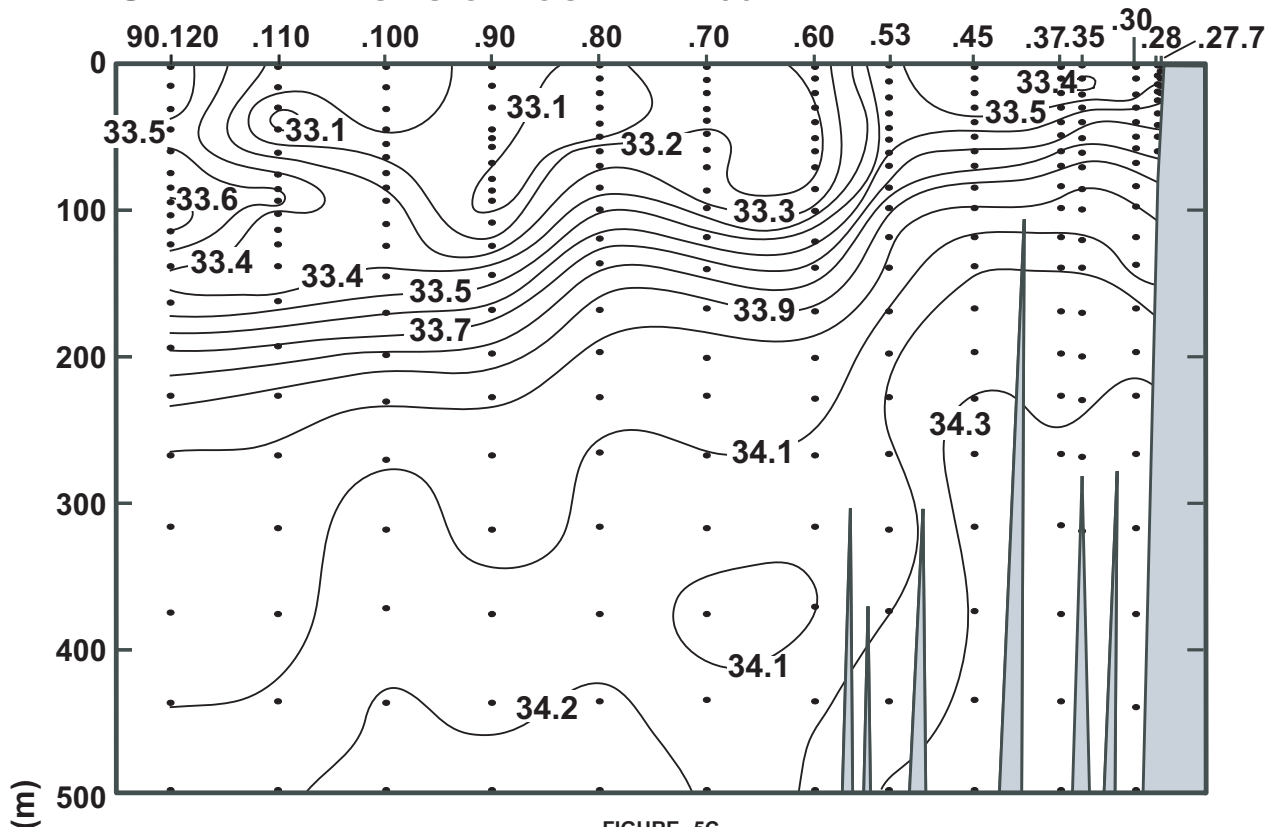

CALCOFI CRUISE 0507

4 - 7 July 2005

SALINITY ALONG CALCOFI LINE 90

FIGURE 5C

FIGURE 5D