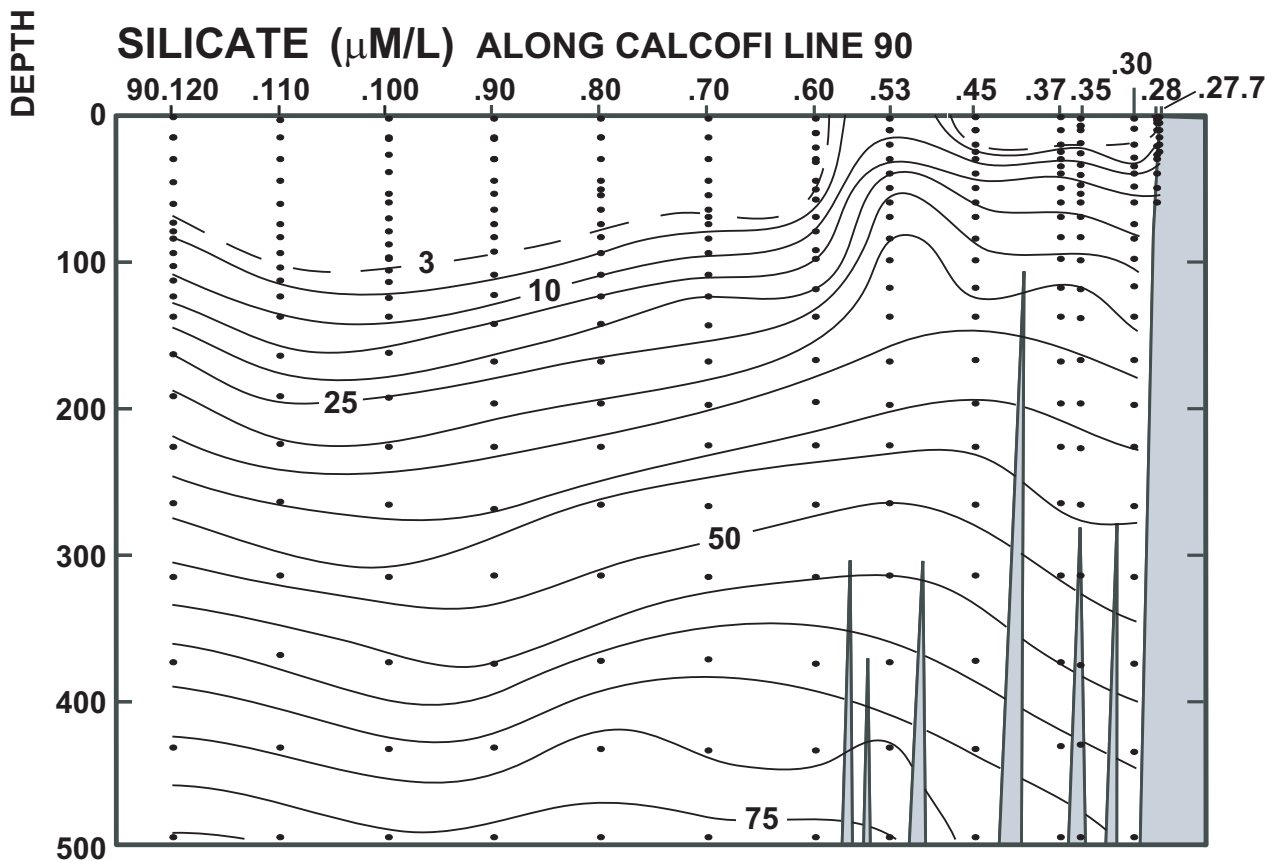

CALCOFI CRUISE 0607

12 - 15 July 2006

SALINITY ALONG CALCOFI LINE 90

FIGURE 5C

FIGURE 5D