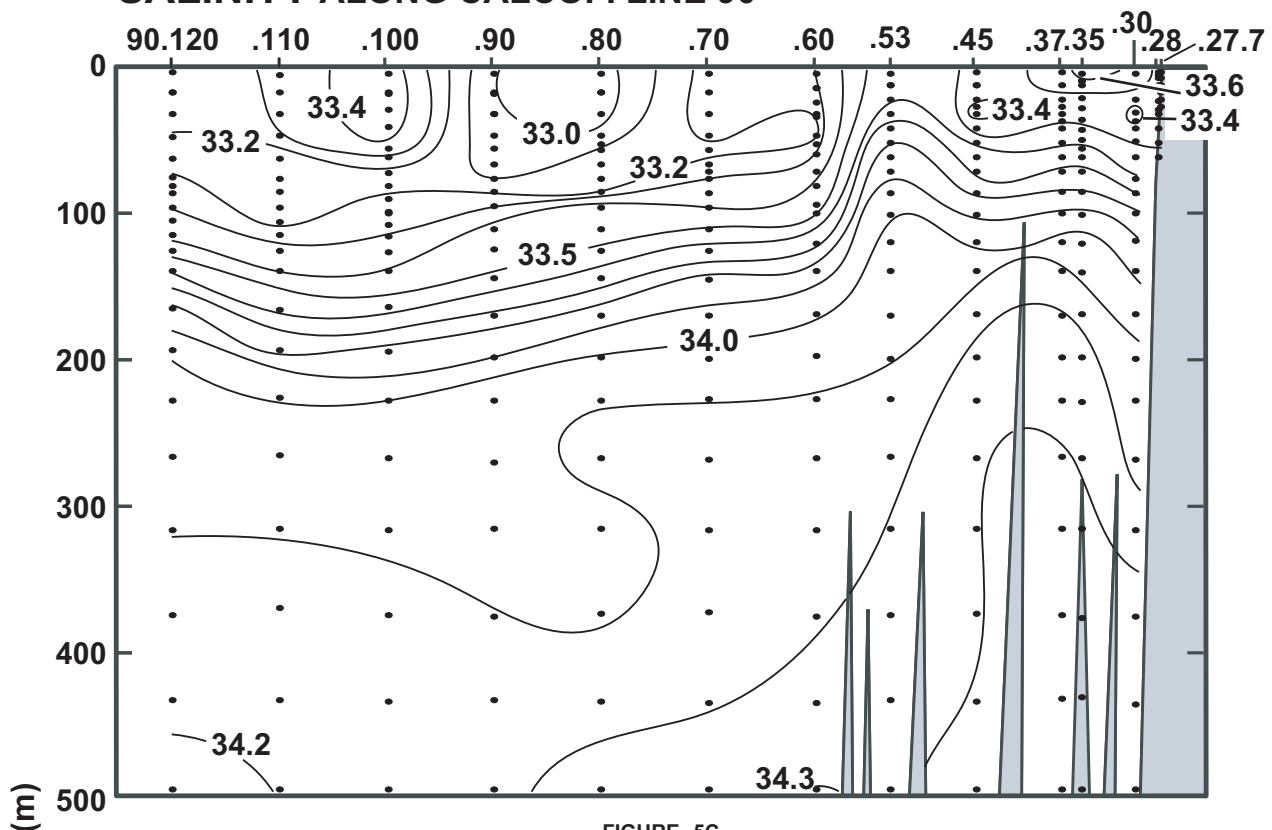

CALCOFI CRUISE 0607

12 - 15 July 2006

SALINITY ALONG CALCOFI LINE 90

FIGURE 5C

FIGURE 5D