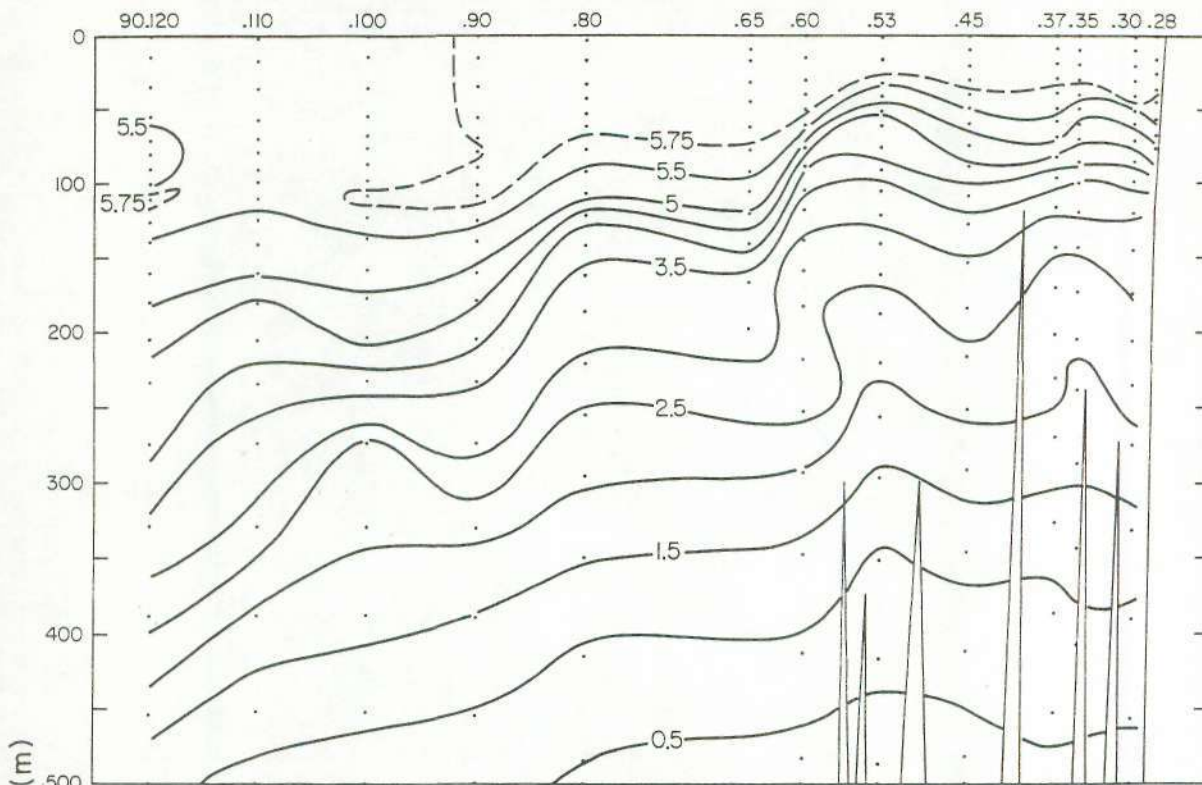

CALCOFI CRUISE 9101  
12-15 JANUARY 1991

OXYGEN (ml/l) ALONG CALCOFI LINE 90

FIGURE 5I

FIGURE 5J

FIGURE 5K