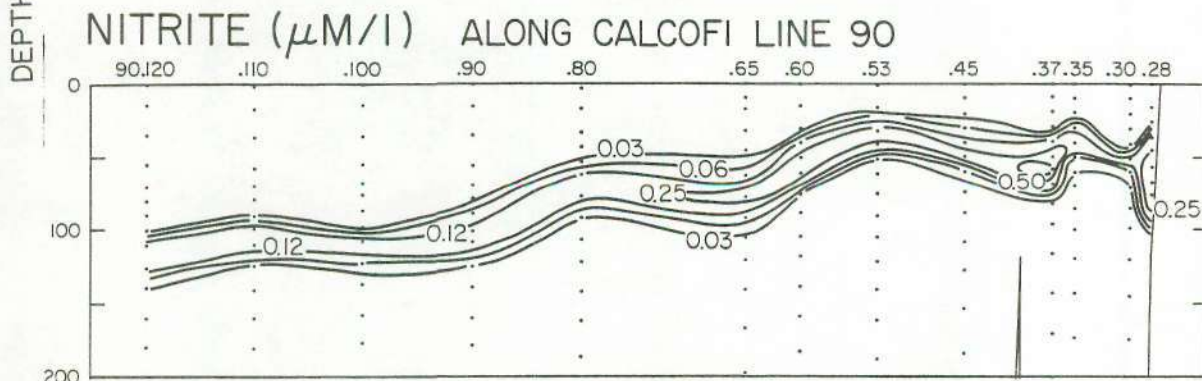

CALCOFI CRUISE 9101  
12-15 JANUARY 1991

OXYGEN (ml/l) ALONG CALCOFI LINE 90

FIGURE 5I

FIGURE 5J

FIGURE 5K