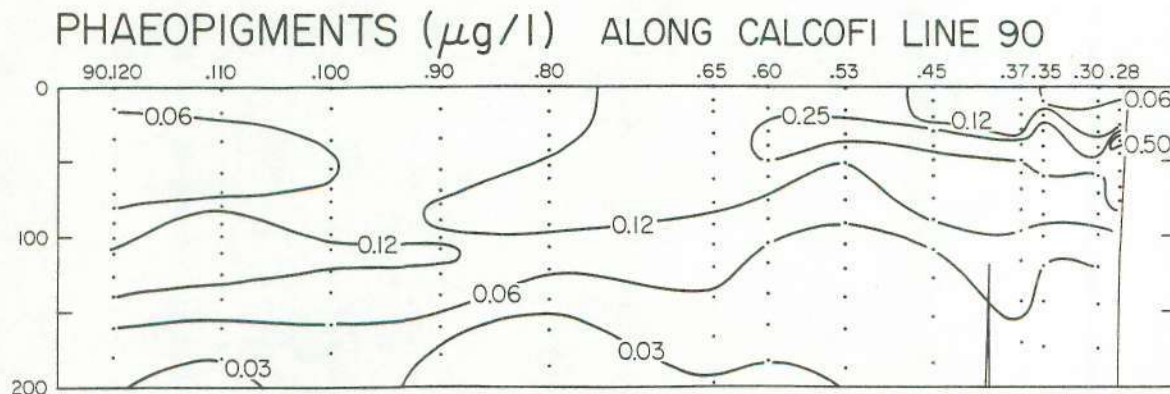

CALCOFI CRUISE 9101  
12-15 JANUARY 1991

OXYGEN (ml/l) ALONG CALCOFI LINE 90

FIGURE 5I

FIGURE 5J

FIGURE 5K