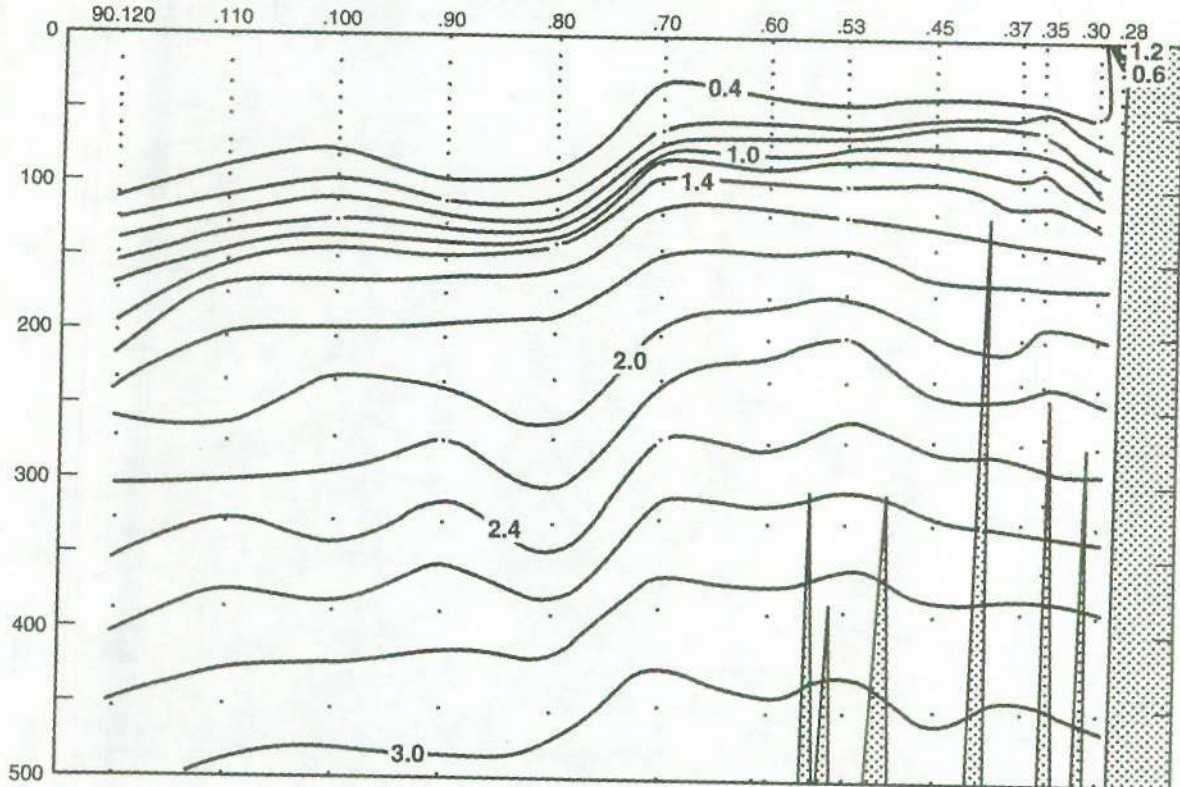

CALCOFI CRUISE 9301

16 - 18 JANUARY 1993

NITRATE ($\mu\text{M/l}$) ALONG CALCOFI LINE 90

FIGURE 5E

DEPTH (m)

PHOSPHATE ($\mu\text{M/l}$) ALONG CALCOFI LINE 90

FIGURE 5F