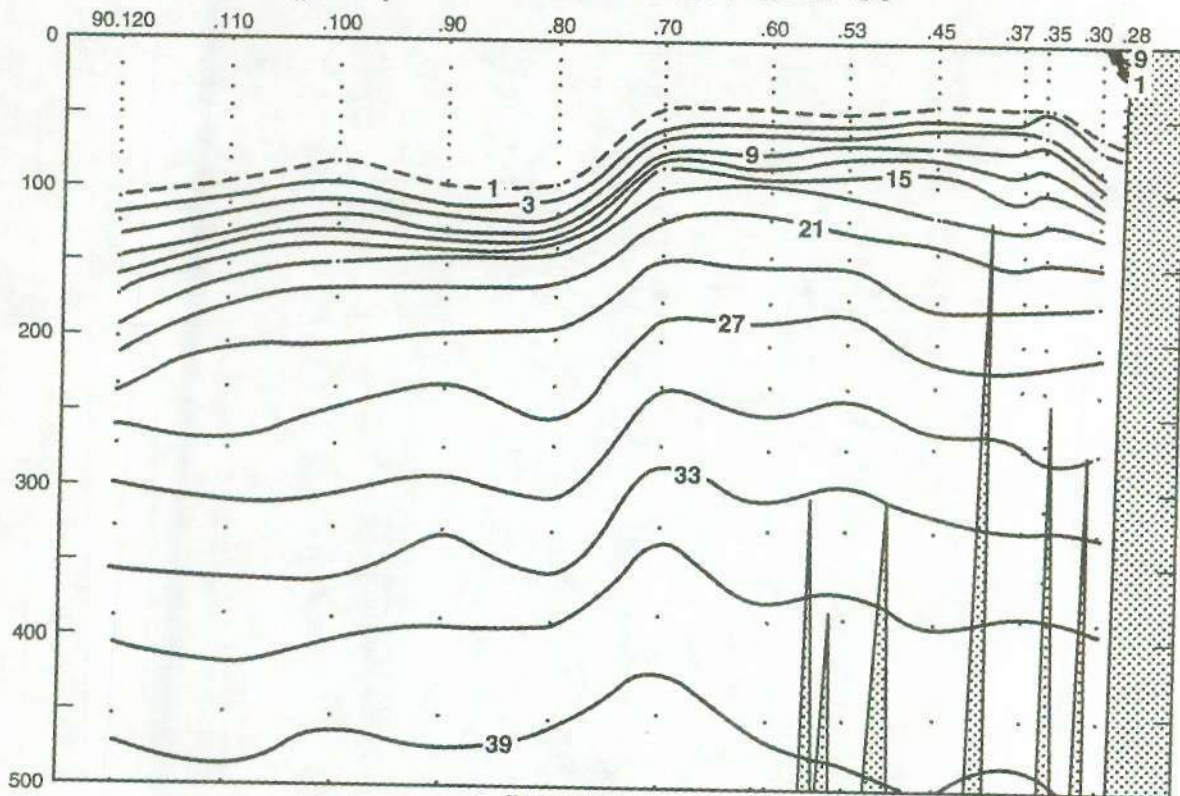

CALCOFI CRUISE 9301

16 - 18 JANUARY 1993

NITRATE ($\mu\text{M/l}$) ALONG CALCOFI LINE 90

FIGURE 5E

DEPTH (m)

PHOSPHATE ($\mu\text{M/l}$) ALONG CALCOFI LINE 90

FIGURE 5F