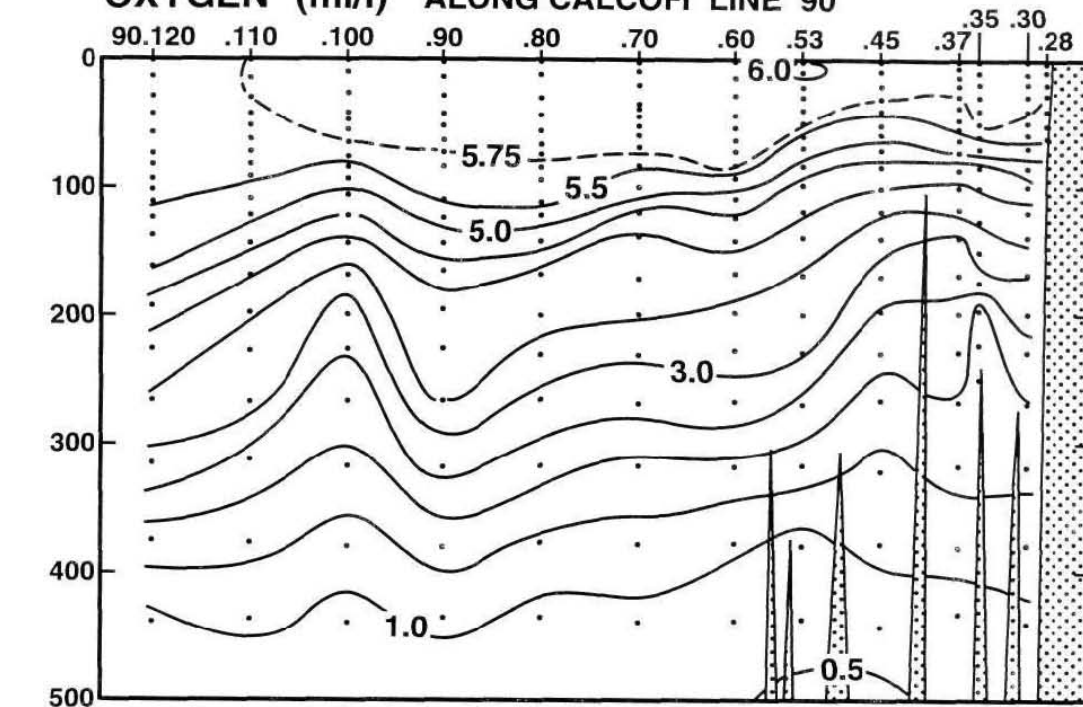

CALCOFI CRUISE 9501

9 - 12 JANUARY 1995

OXYGEN (m/l) ALONG CALCOFI LINE 90

FIGURE 5I

FIGURE 5J

FIGURE 5K