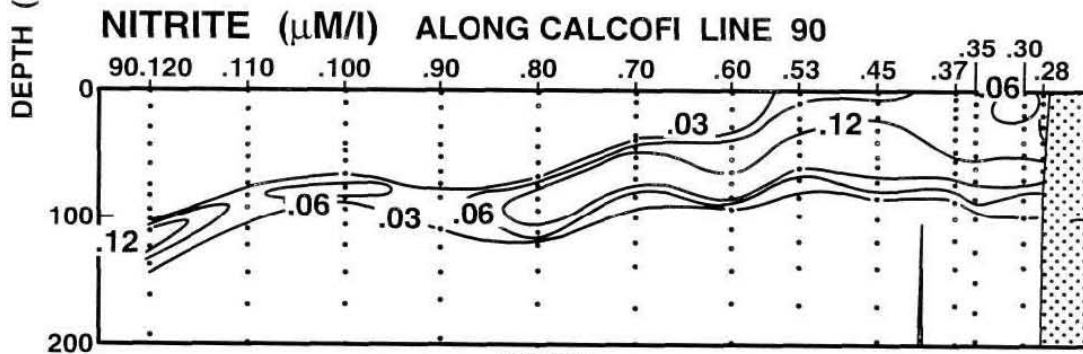

CALCOFI CRUISE 9501

9 - 12 JANUARY 1995

OXYGEN (m/l) ALONG CALCOFI LINE 90

FIGURE 5I

FIGURE 5J

FIGURE 5K