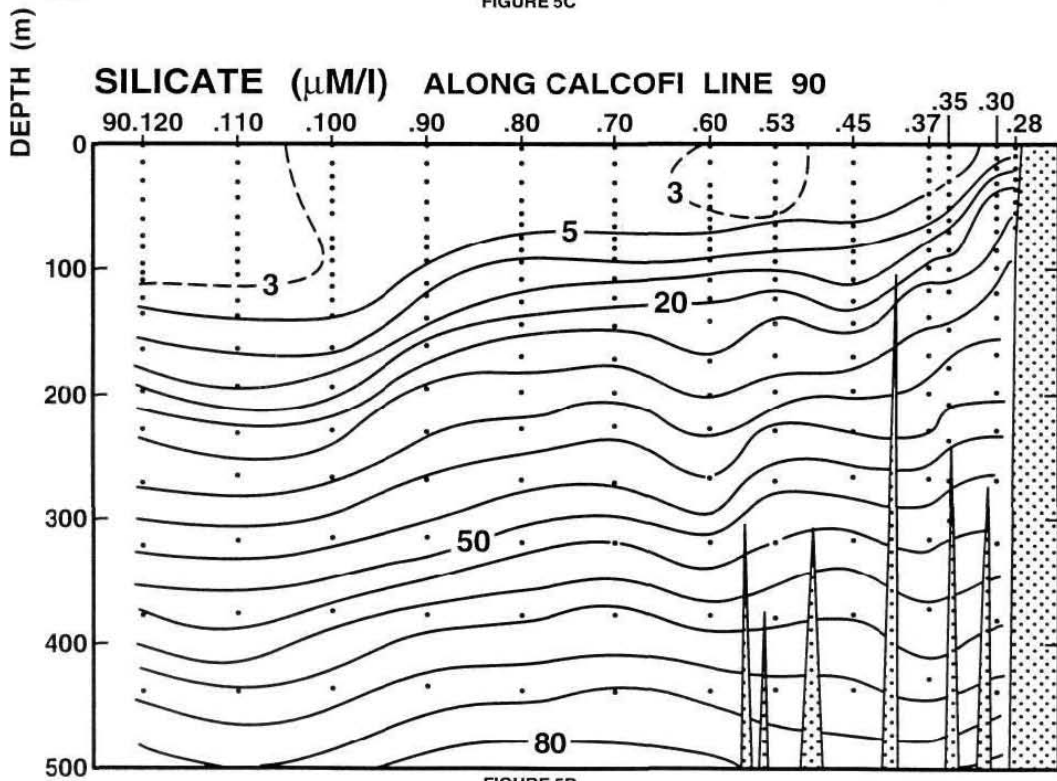

CALCOFI CRUISE 9504

10 - 12 APRIL 1995

SALINITY ALONG CALCOFI LINE 90

FIGURE 5C

FIGURE 5D