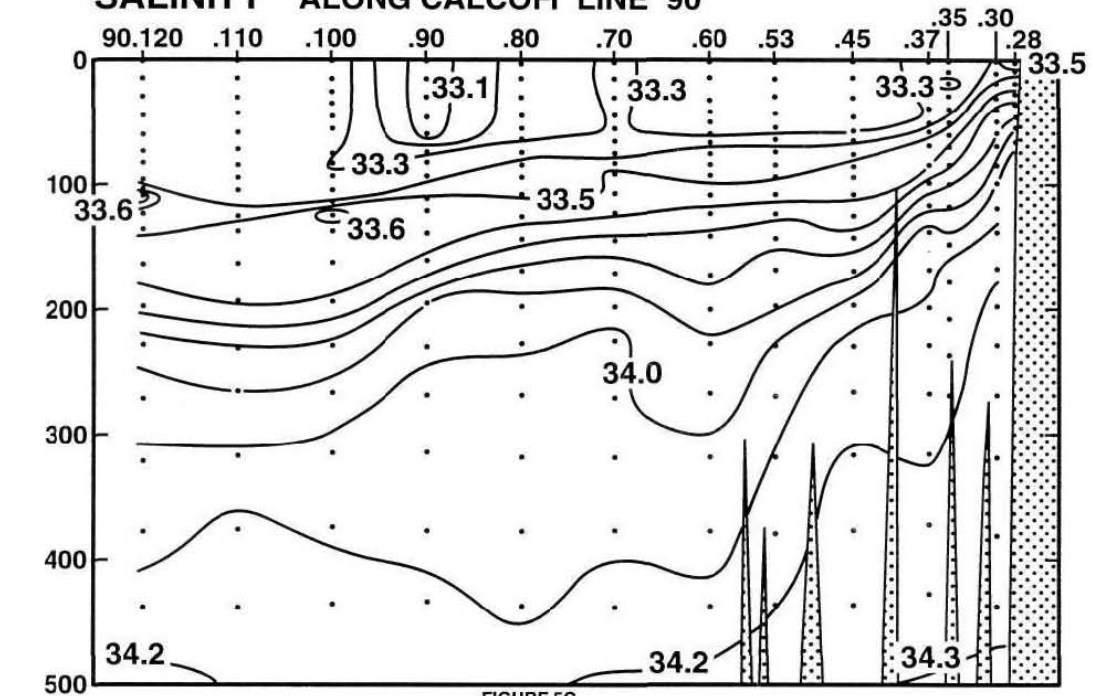

CALCOFI CRUISE 9504

10 - 12 APRIL 1995

SALINITY ALONG CALCOFI LINE 90

FIGURE 5C

FIGURE 5D