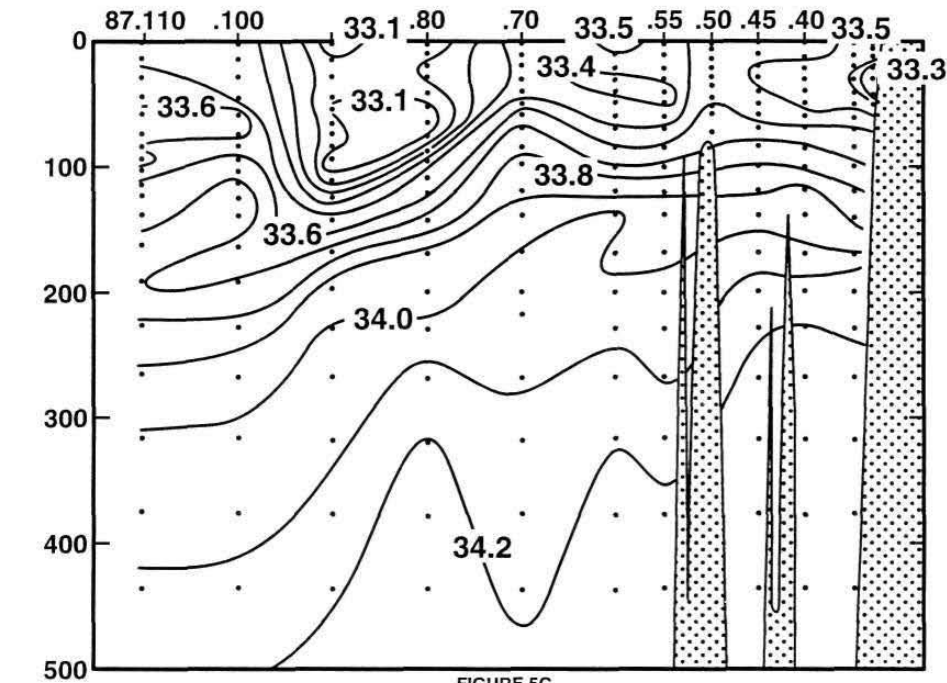

CALCOFI CRUISE 9510

19 - 21 OCTOBER 1995

SALINITY ALONG CALCOFI LINE 87

FIGURE 5C

DEPTH (m)

SILICATE ($\mu\text{M/l}$) ALONG CALCOFI LINE 87

FIGURE 5D