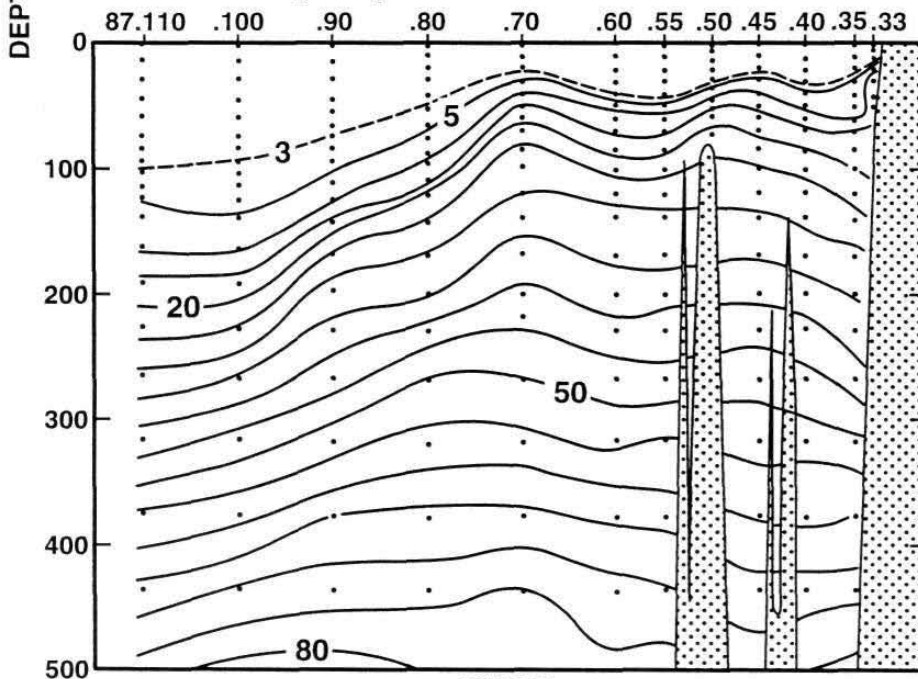

CALCOFI CRUISE 9510

19 - 21 OCTOBER 1995

SALINITY ALONG CALCOFI LINE 87

FIGURE 5C

DEPTH (m)

SILICATE ($\mu\text{M/l}$) ALONG CALCOFI LINE 87

FIGURE 5D