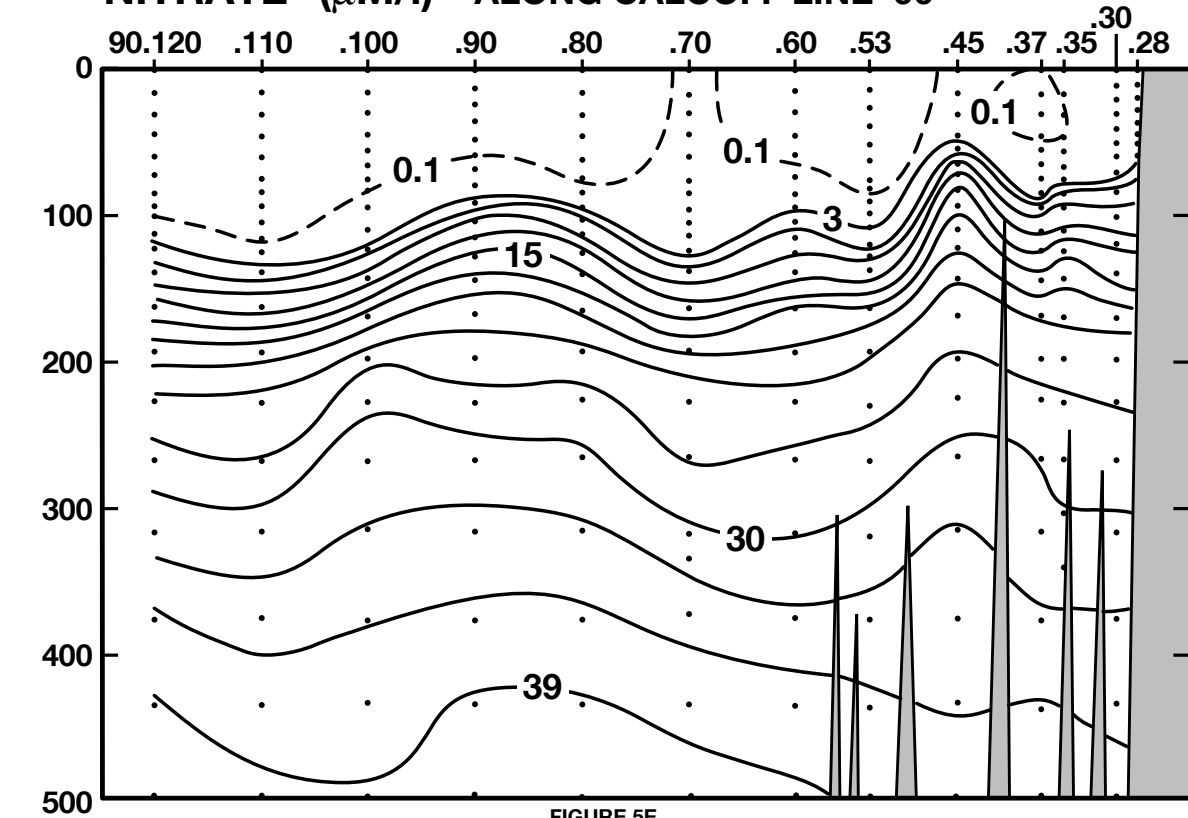

CALCOFI CRUISE 9802

26 - 29 January 1998

NITRATE ($\mu\text{M/l}$) ALONG CALCOFI LINE 90

FIGURE 5E

FIGURE 5F