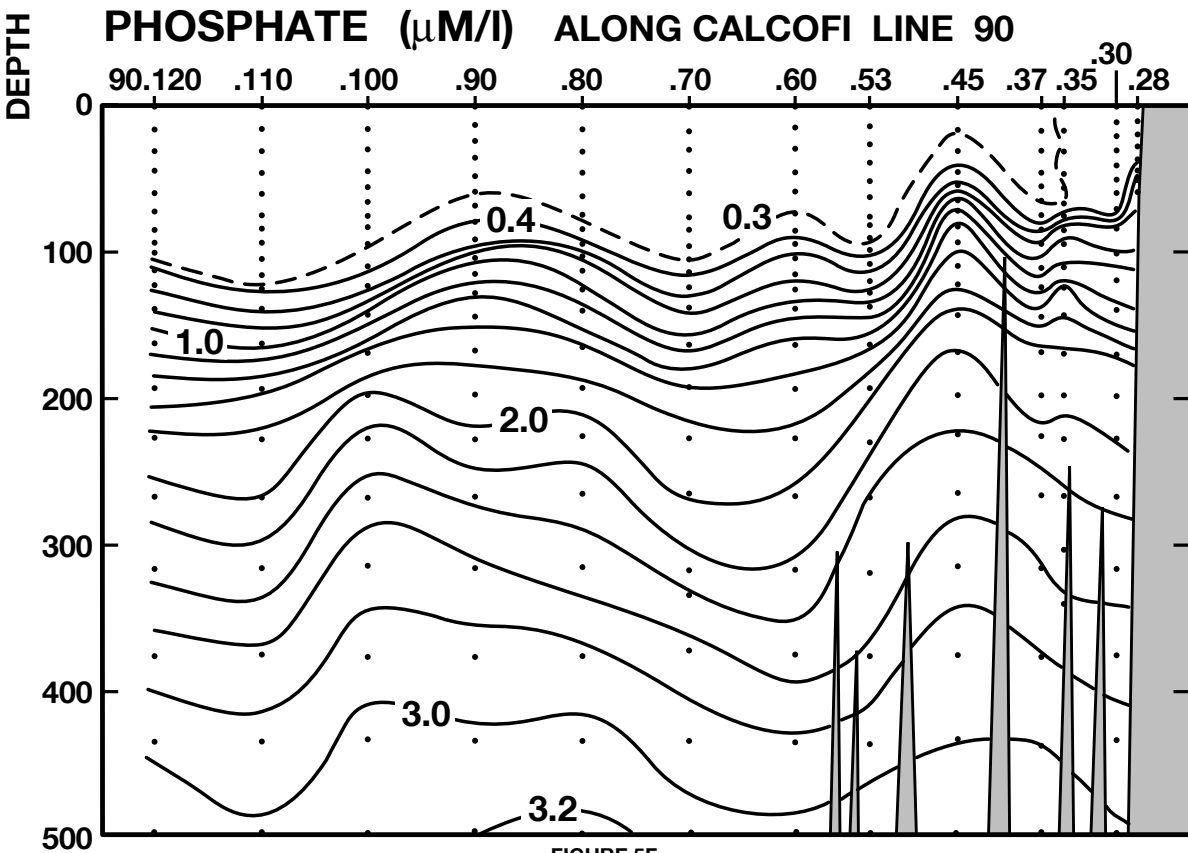

CALCOFI CRUISE 9802

26 - 29 January 1998

NITRATE ($\mu\text{M/l}$) ALONG CALCOFI LINE 90

FIGURE 5E

FIGURE 5F