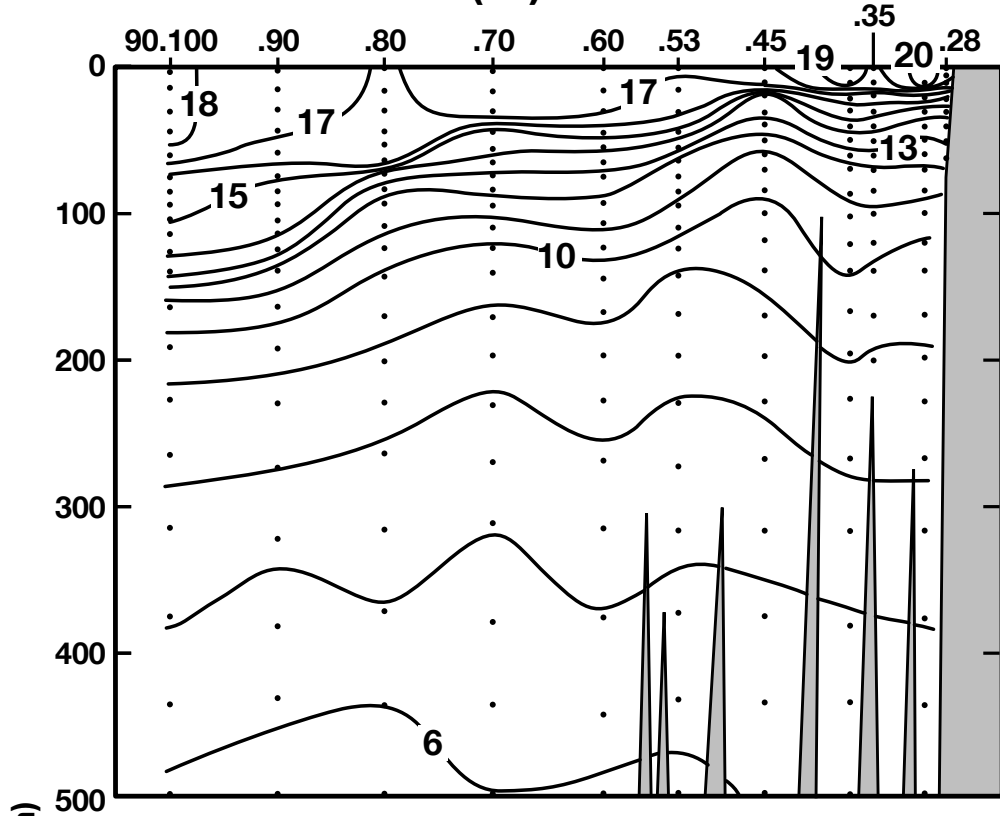

# CALCOFI CRUISE 9810

16 - 19 OCTOBER 1998

## TEMPERATURE (°C) ALONG CALCOFI LINE 90

FIGURE 2B

FIGURE 2C