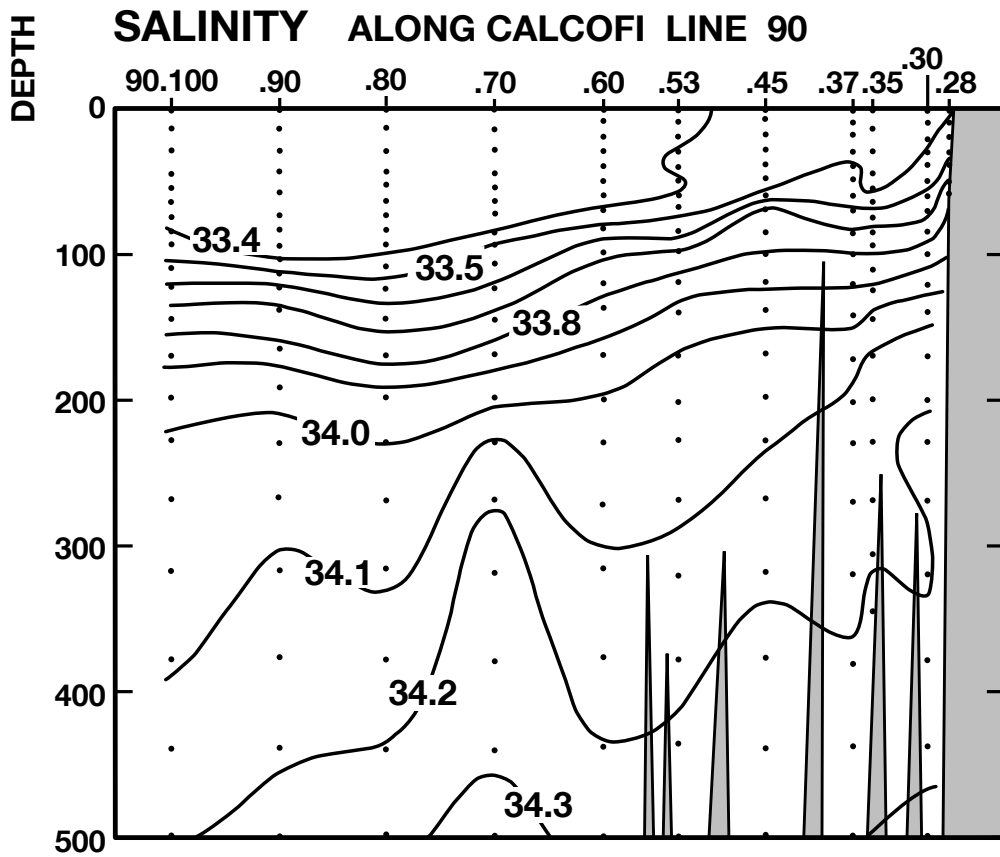

CALCOFI CRUISE 9812

10 - 13 DECEMBER 1998

TEMPERATURE (°C) ALONG CALCOFI LINE 90

FIGURE 2B

FIGURE 2C