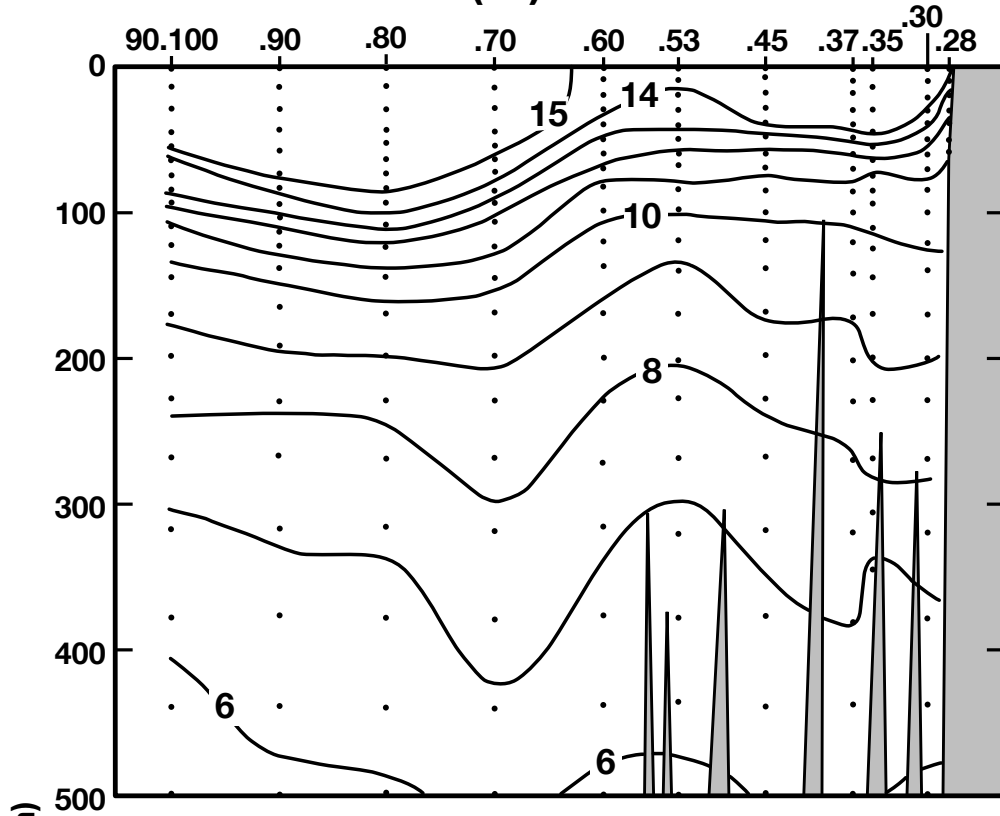

CALCOFI CRUISE 9812

10 - 13 DECEMBER 1998

TEMPERATURE (°C) ALONG CALCOFI LINE 90

FIGURE 2B

FIGURE 2C