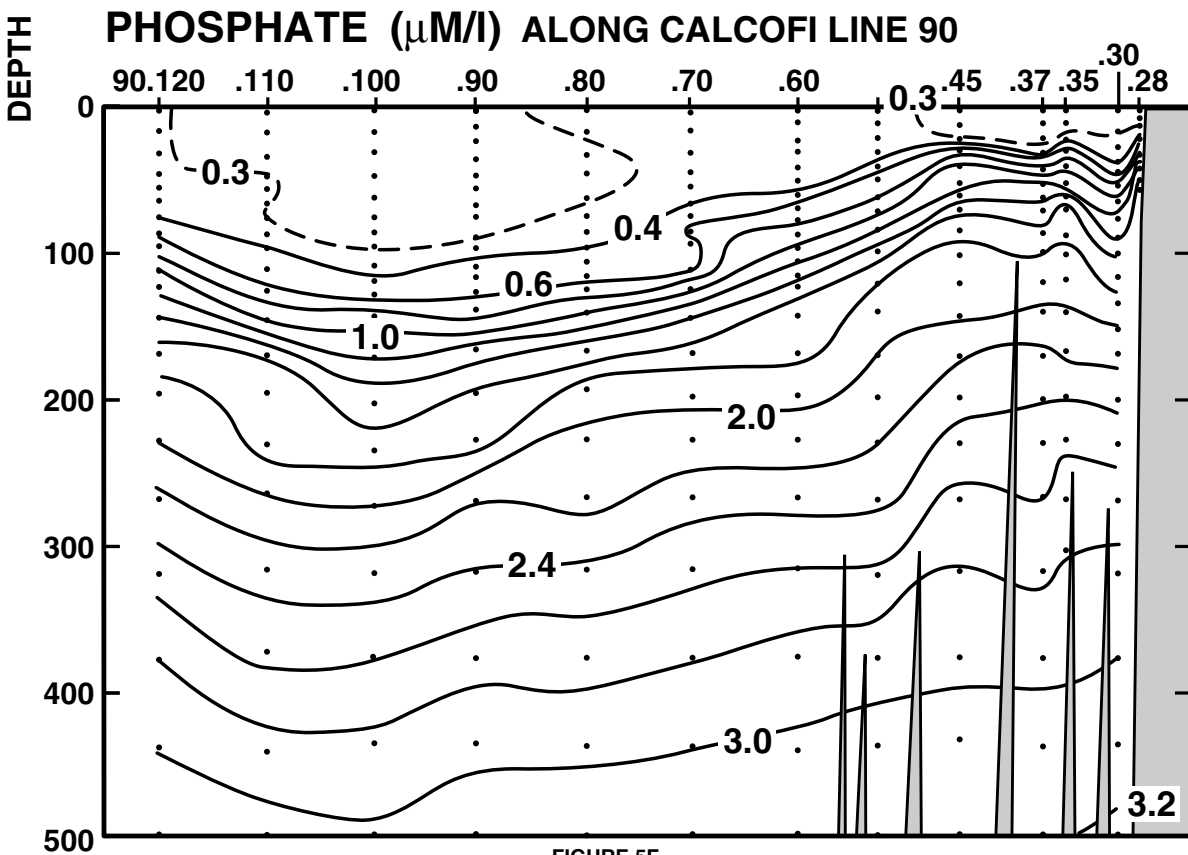

CALCOFI CRUISE 9910

7 - 9 October 1999

NITRATE ($\mu\text{M/l}$) ALONG CALCOFI LINE 90

FIGURE 5E

FIGURE 5F