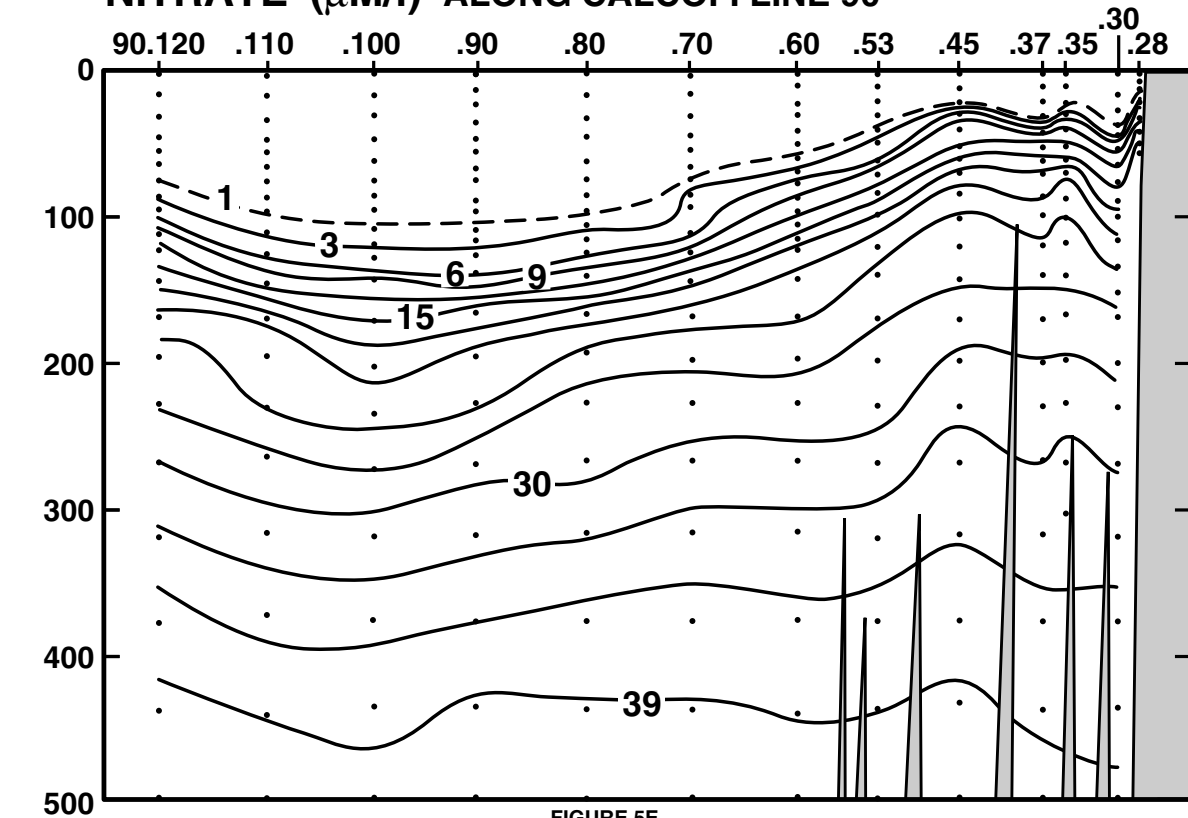

CALCOFI CRUISE 9910

7 - 9 October 1999

NITRATE ($\mu\text{M/l}$) ALONG CALCOFI LINE 90

FIGURE 5E

FIGURE 5F