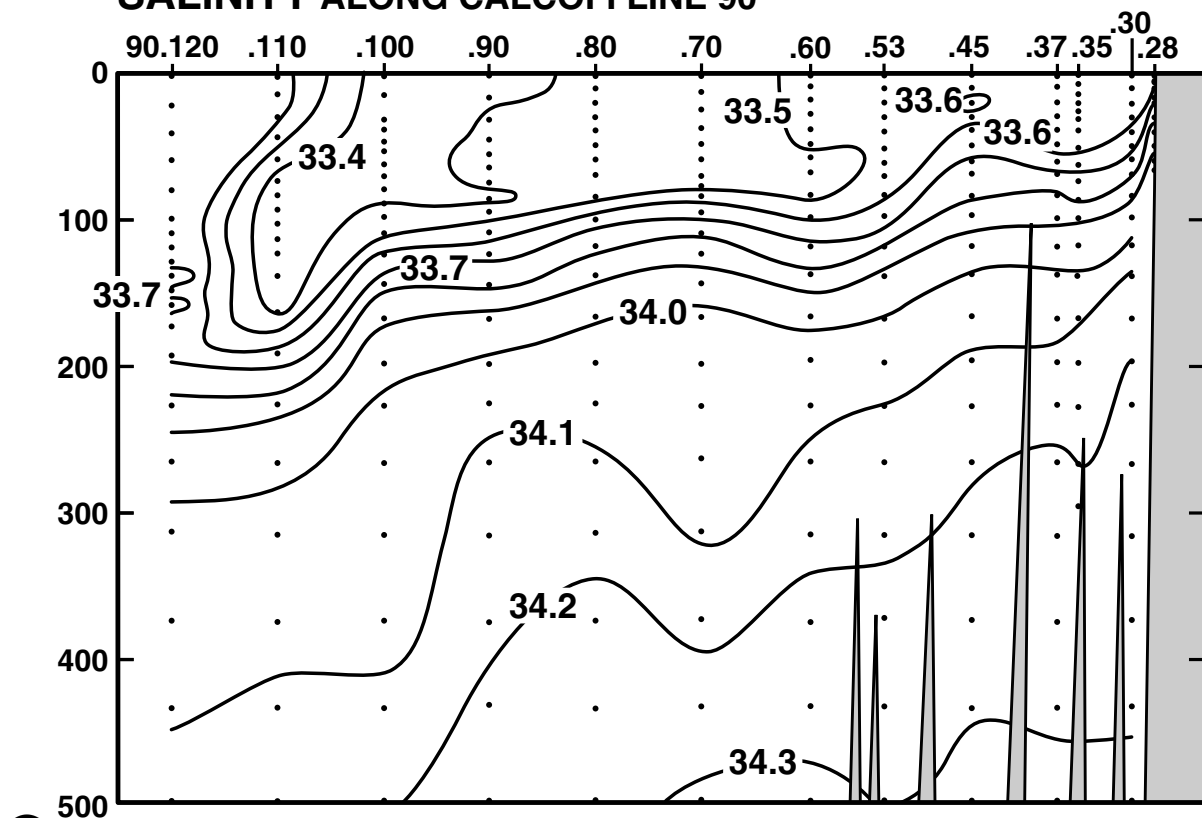

CALCOFI CRUISE 0004

11 - 14 April 2000

SALINITY ALONG CALCOFI LINE 90

FIGURE 5C

FIGURE 5D