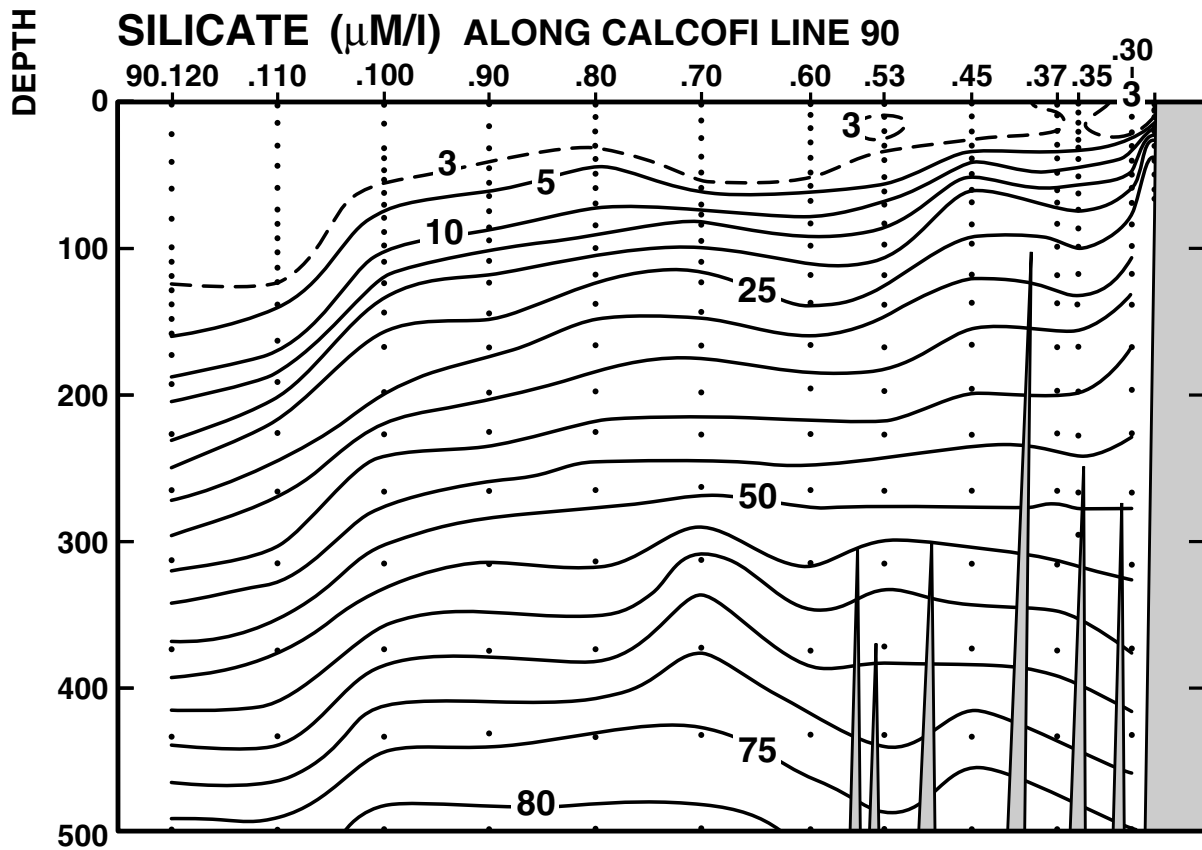

CALCOFI CRUISE 0004

11 - 14 April 2000

SALINITY ALONG CALCOFI LINE 90

FIGURE 5C

FIGURE 5D