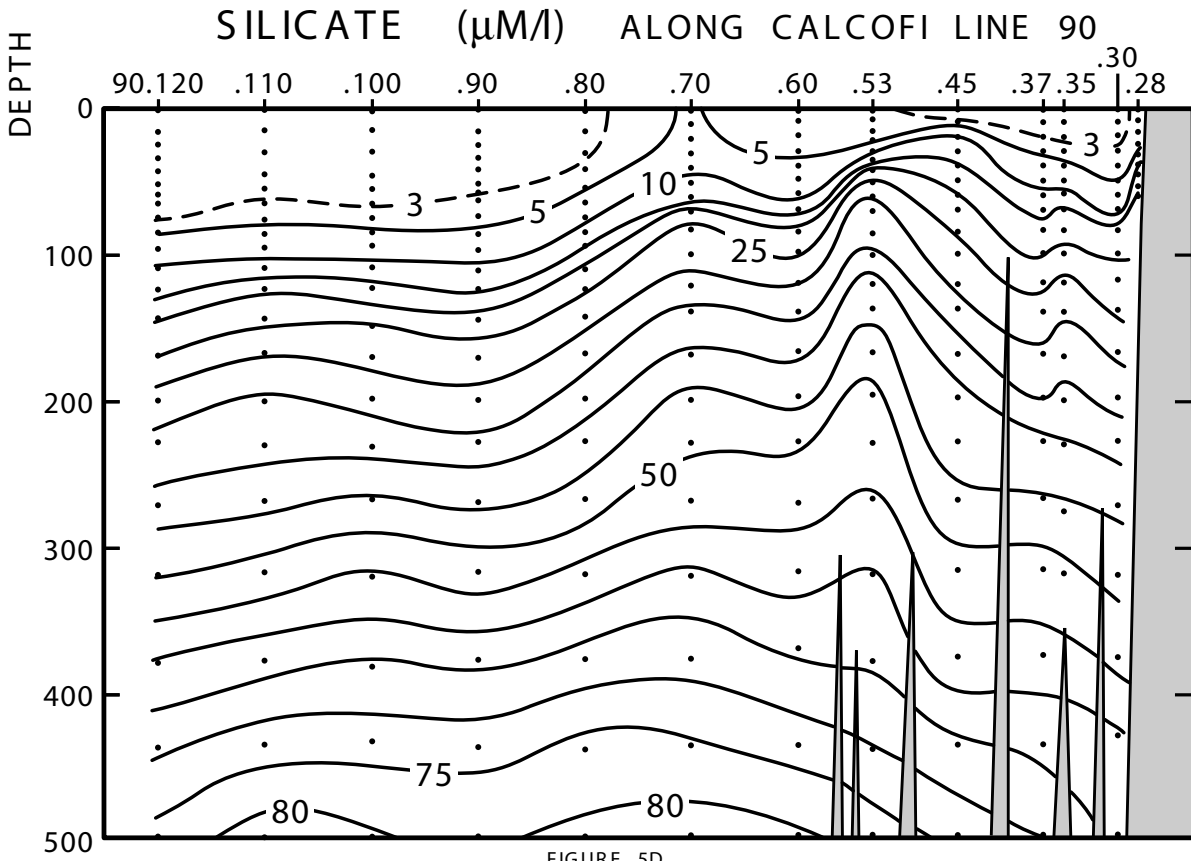

CALCOFI CRUISE 0007

2 - 5 JULY 2000

SALINITY ALONG CALCOFI LINE 90

FIGURE 5C

FIGURE 5D