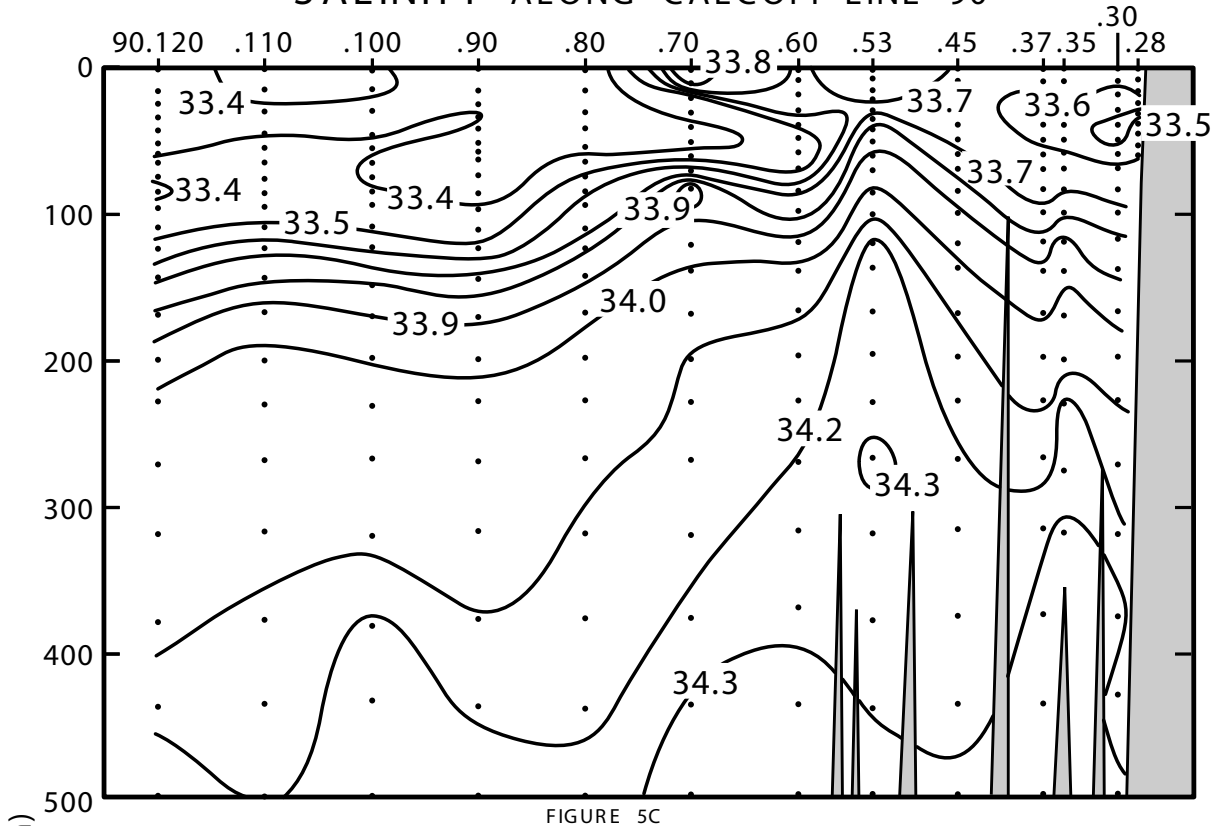

CALCOFI CRUISE 0007

2 - 5 JULY 2000

SALINITY ALONG CALCOFI LINE 90

FIGURE 5C

FIGURE 5D