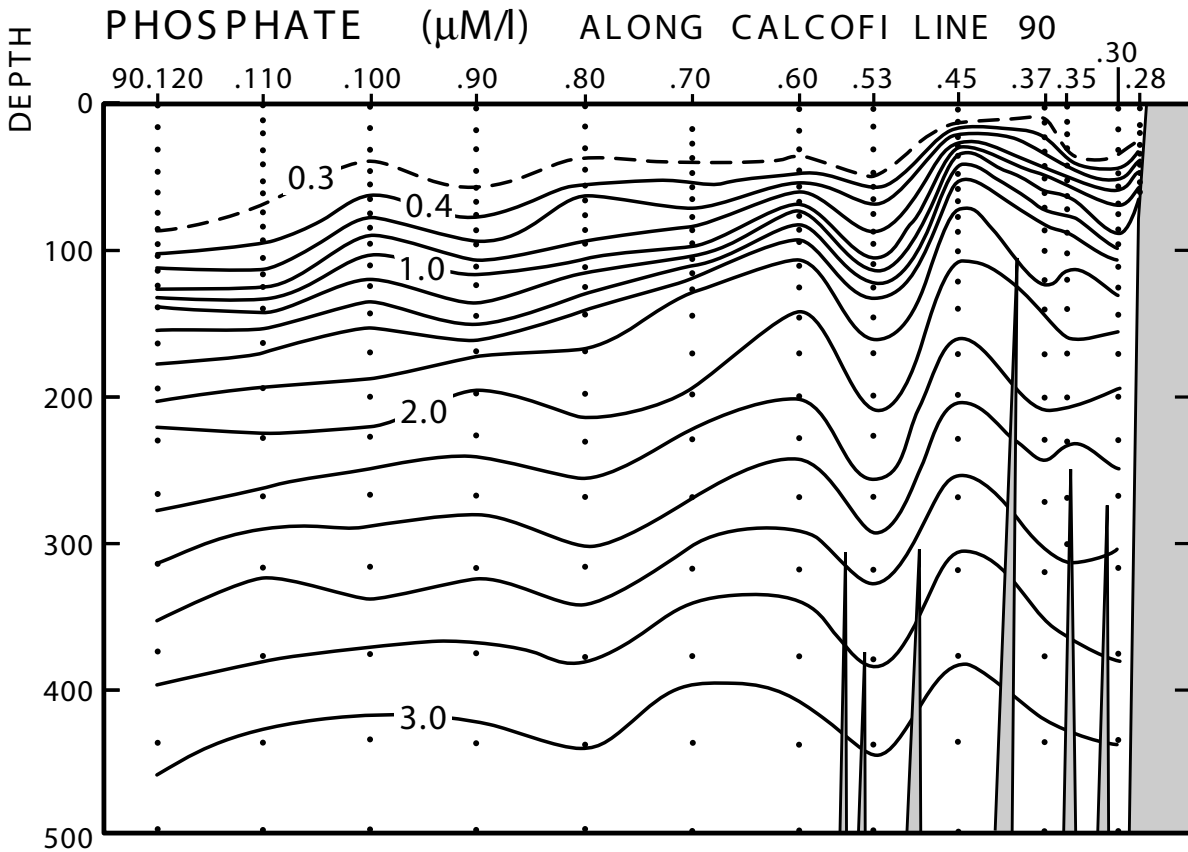

# CALCOFI CRUISE 0010

16 - 19 OCTOBER 2000

## NITRATE ( $\mu\text{M/l}$ ) ALONG CALCOFI LINE 90

FIGURE 5E

FIGURE 5F