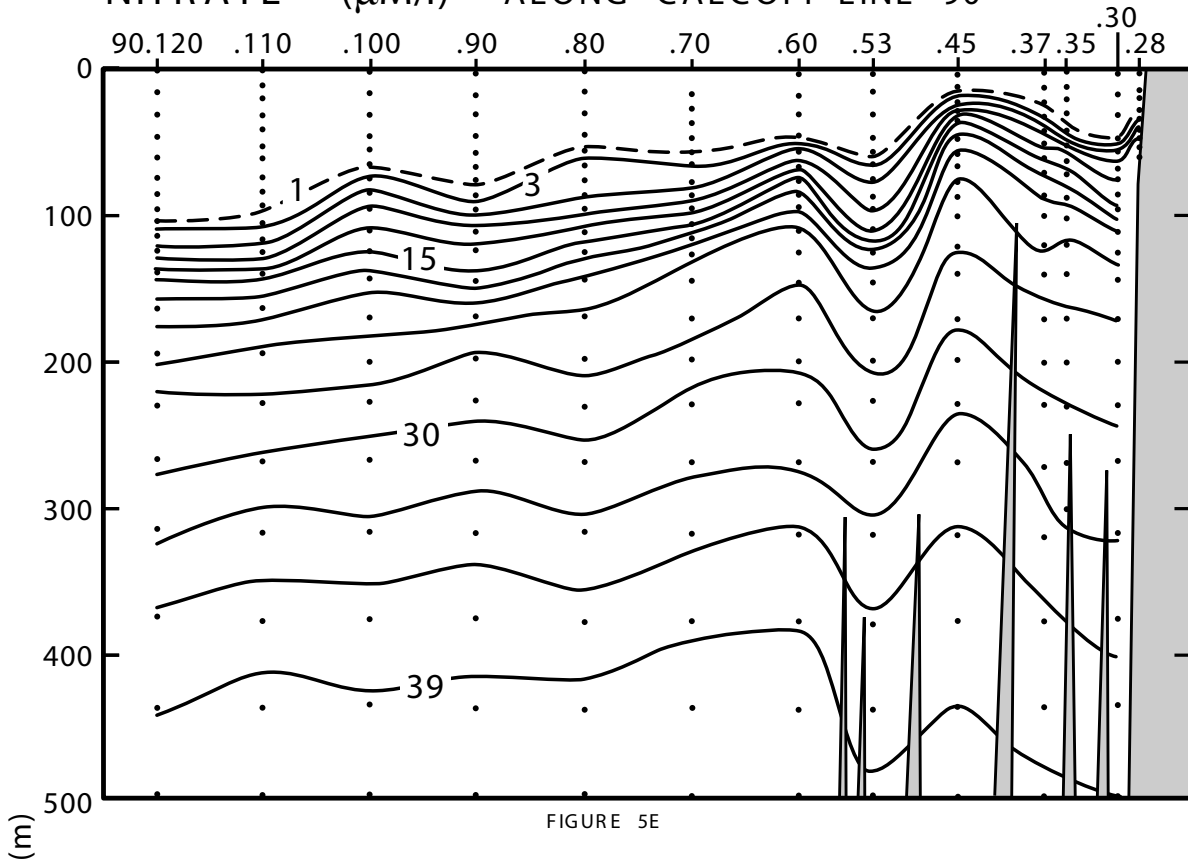

# CALCOFI CRUISE 0010

16 - 19 OCTOBER 2000

## NITRATE ( $\mu\text{M/l}$ ) ALONG CALCOFI LINE 90

FIGURE 5E

FIGURE 5F