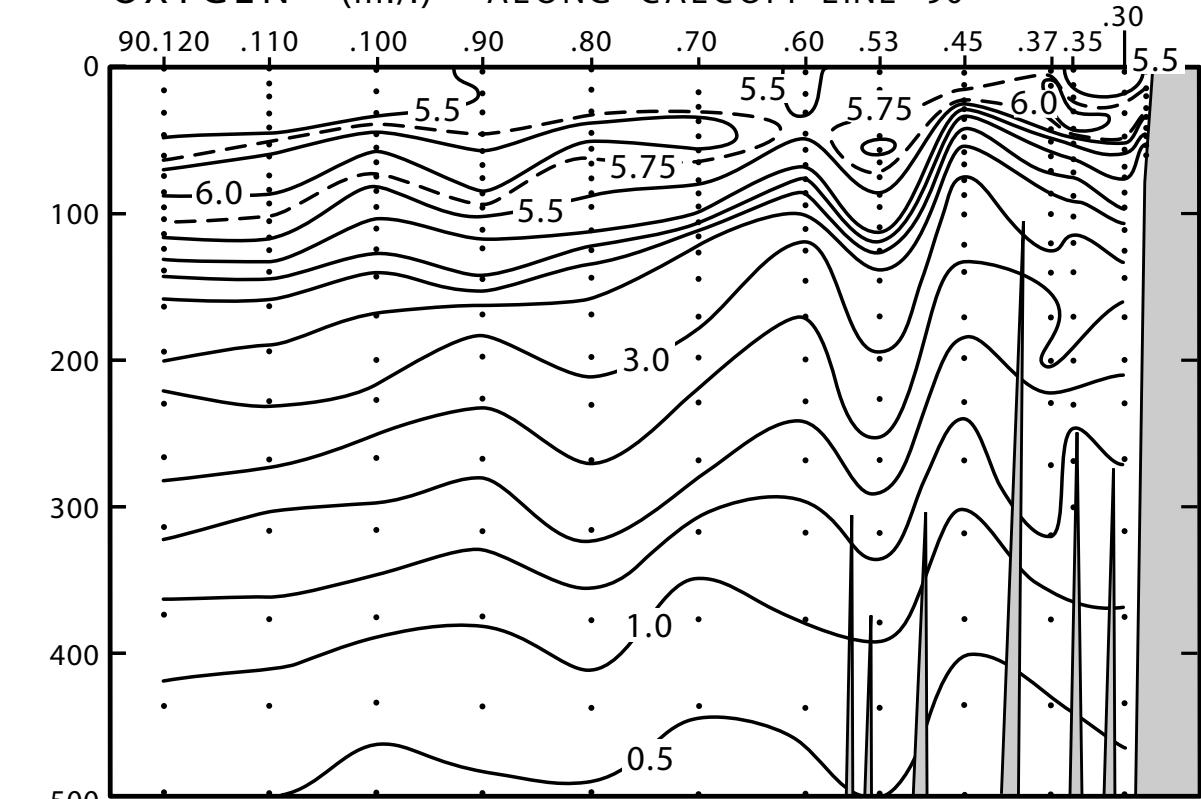

# CALCOFI CRUISE 0010

16 - 19 OCTOBER 2000

## OXYGEN (m/l) ALONG CALCOFI LINE 90

FIGURE 5I

FIGURE 5J

FIGURE 5K