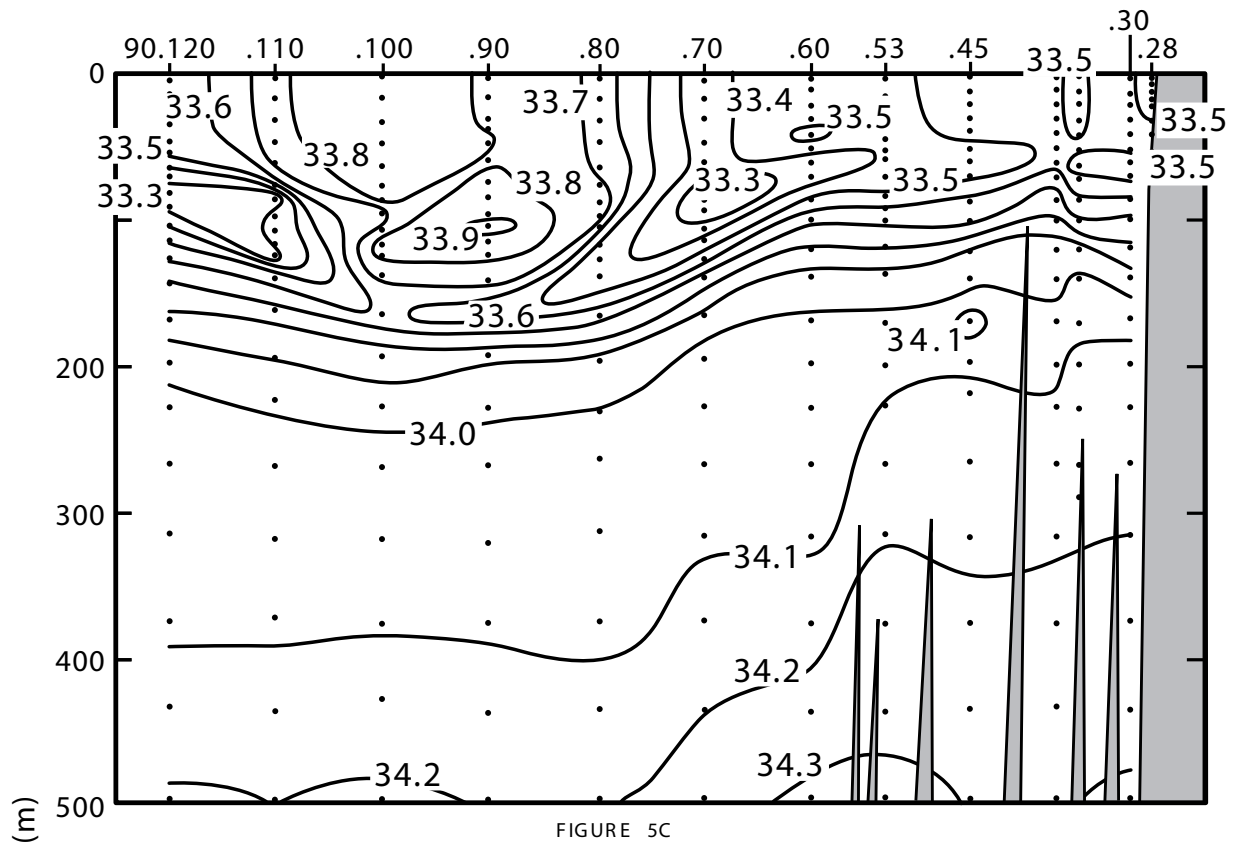

# CALCOFI CRUISE 0101

11 - 14 January 2001

## SALINITY ALONG CALCOFI LINE 90

FIGURE 5C

FIGURE 5D