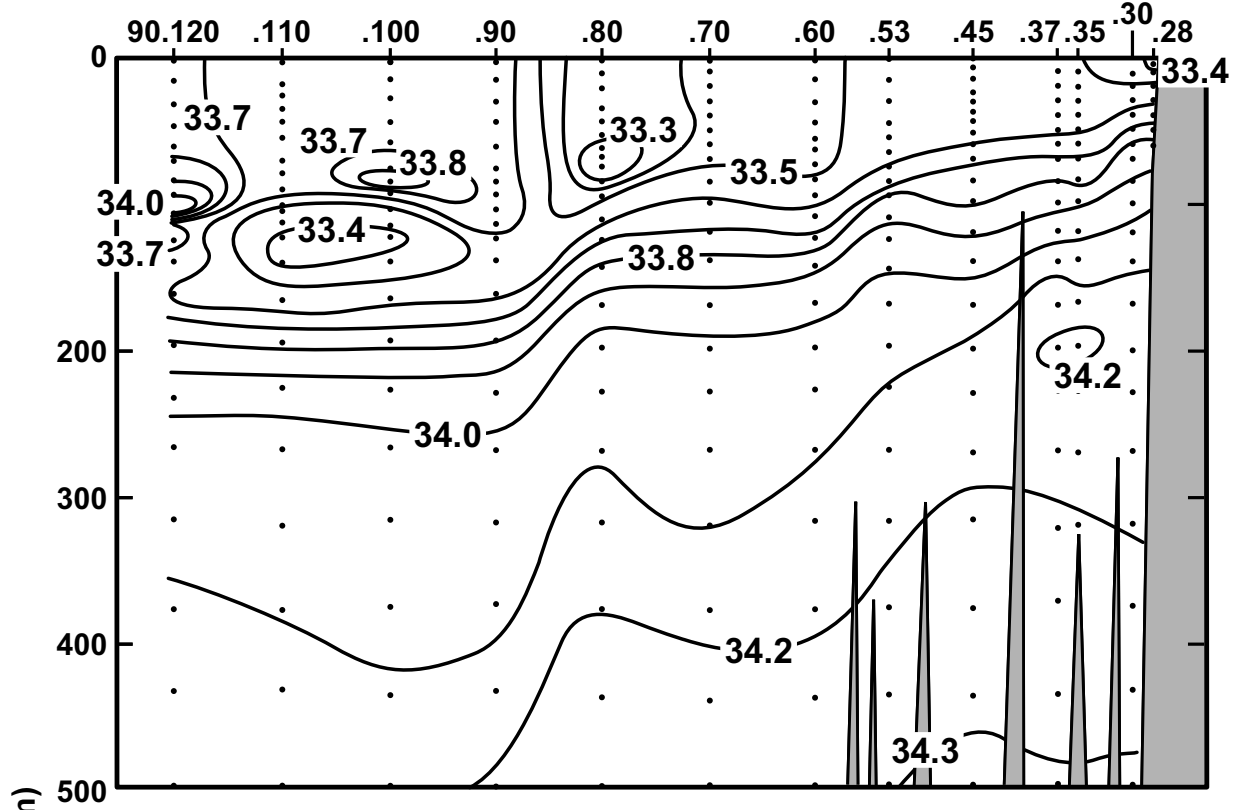

CALCOFI CRUISE 0104

9 - 12 APRIL 2001

SALINITY ALONG CALCOFI LINE 90

FIGURE 5C

FIGURE 5D