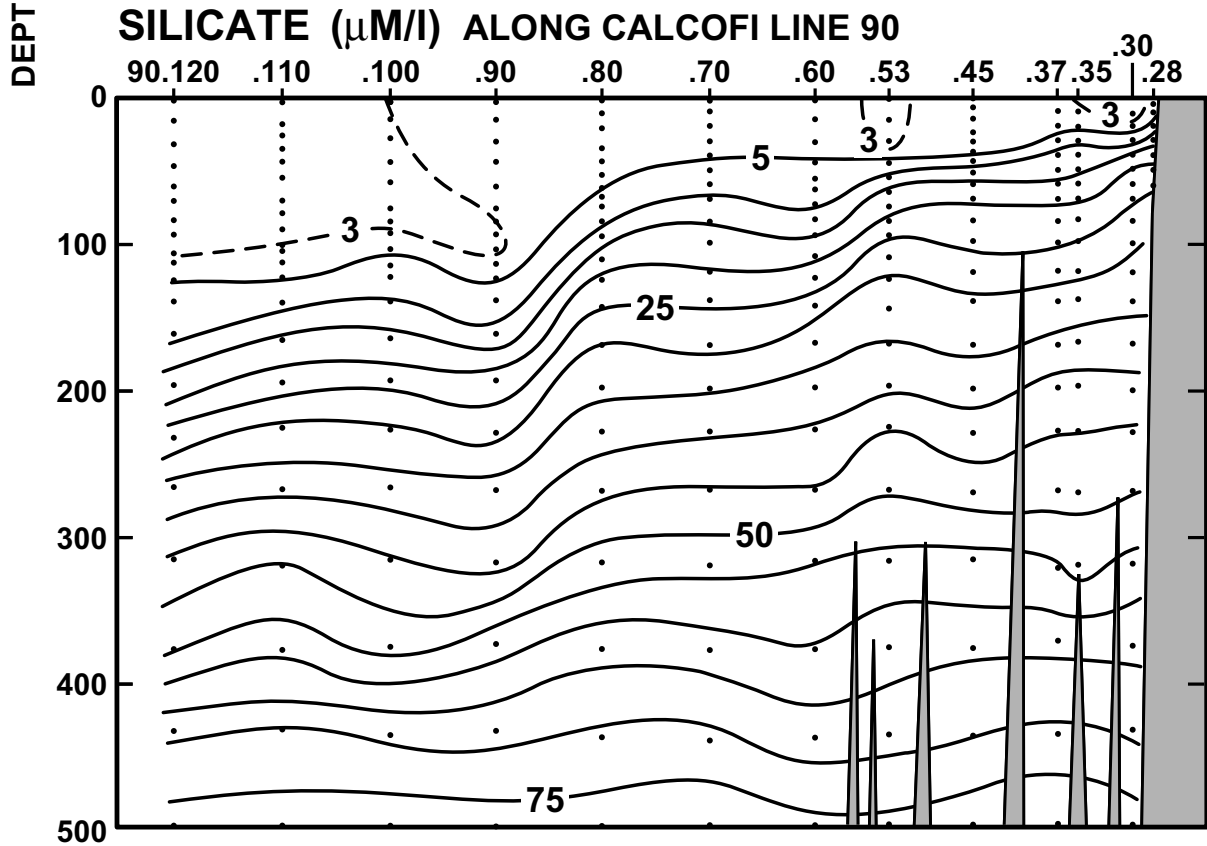

CALCOFI CRUISE 0104

9 - 12 APRIL 2001

SALINITY ALONG CALCOFI LINE 90

FIGURE 5C

FIGURE 5D