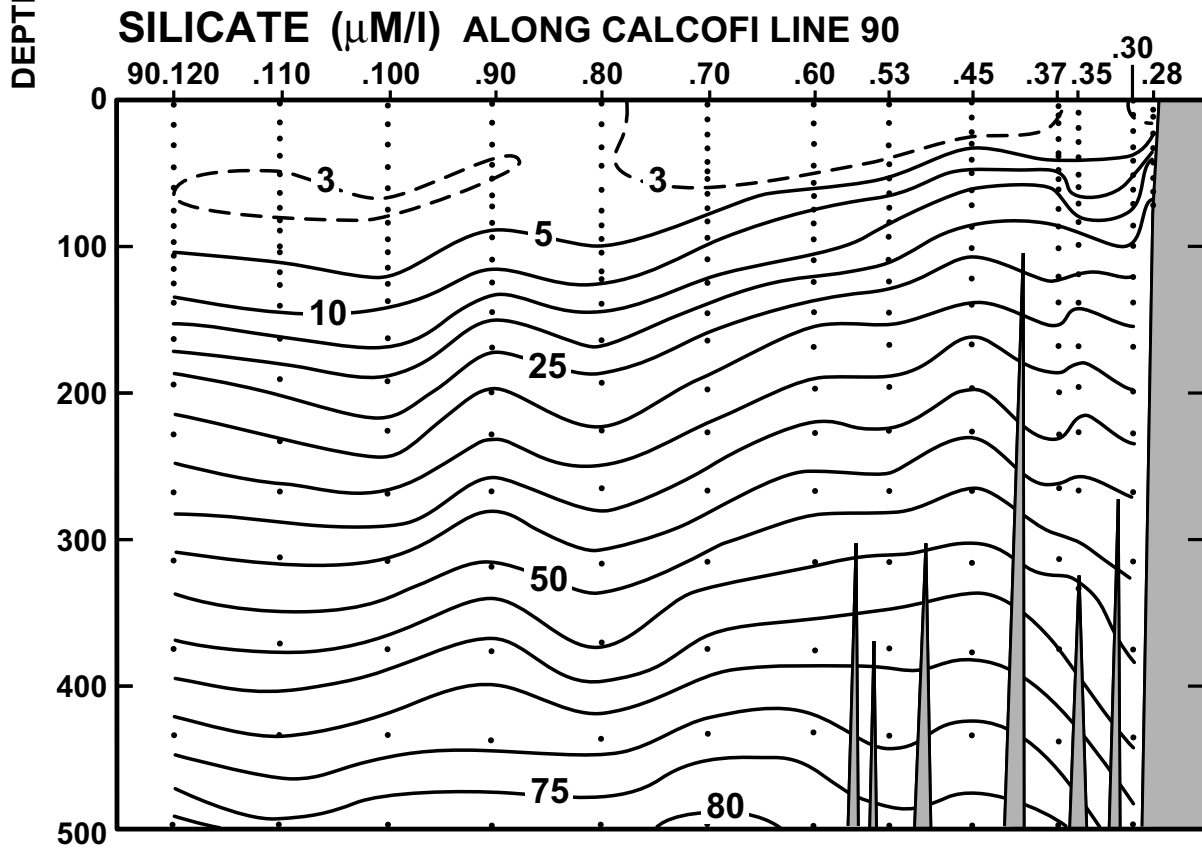

CALCOFI CRUISE 0107

14 – 17 July 2001

SALINITY ALONG CALCOFI LINE 90

FIGURE 5C

FIGURE 5D