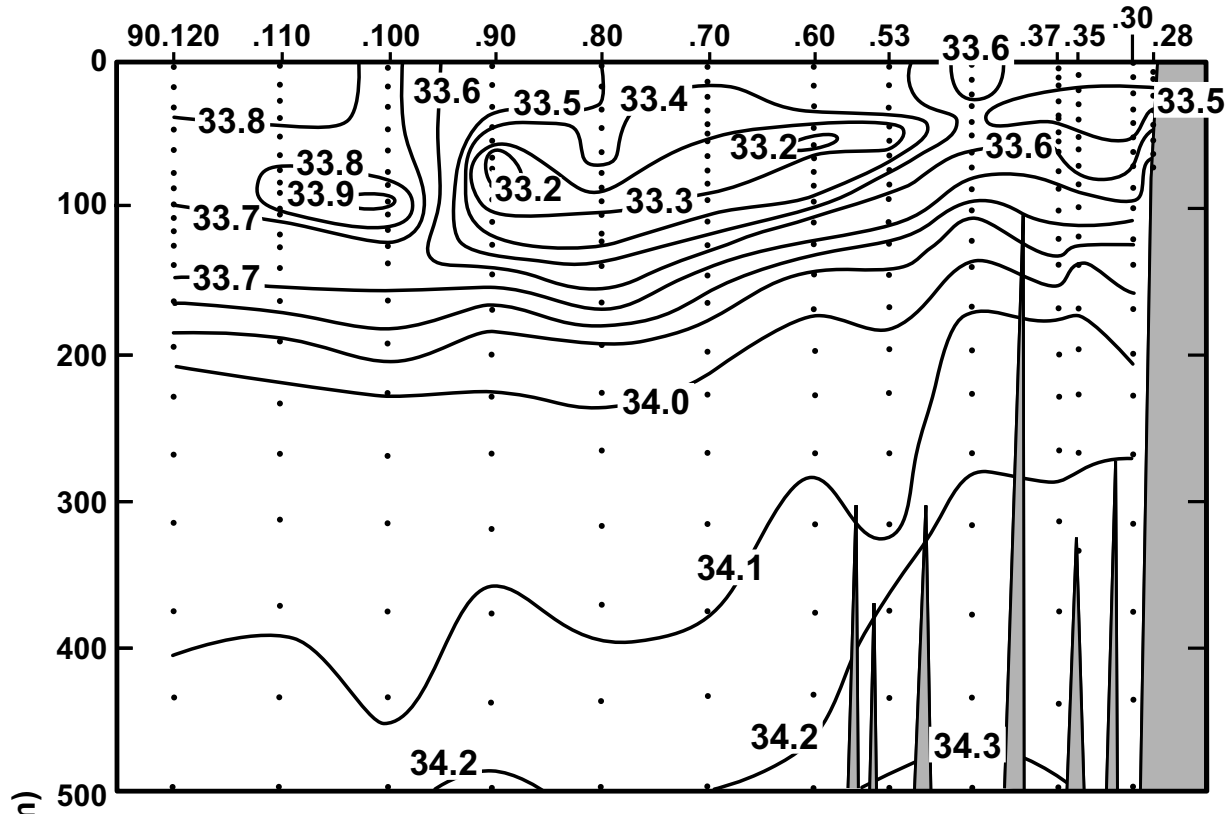

CALCOFI CRUISE 0107

14 – 17 July 2001

SALINITY ALONG CALCOFI LINE 90

FIGURE 5C

FIGURE 5D