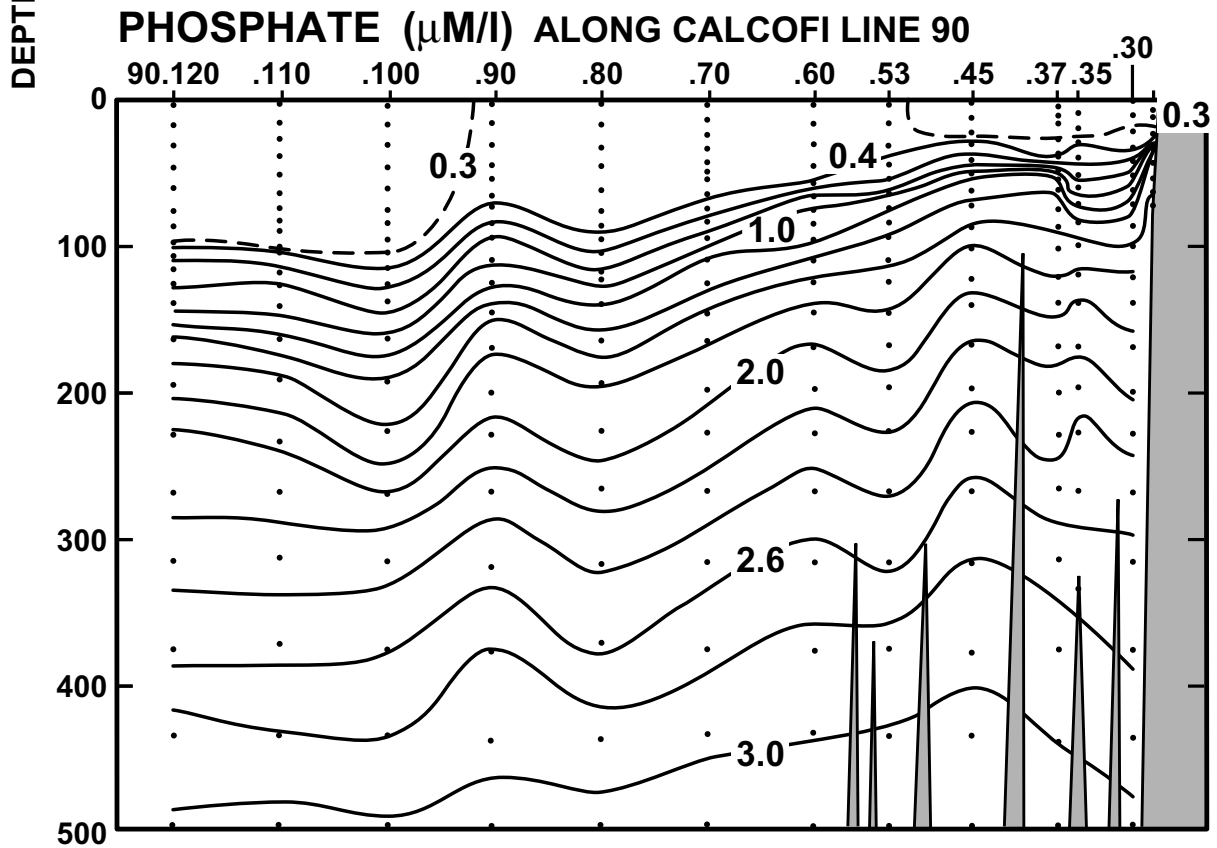

CALCOFI CRUISE 0107

14–17 July 2001

NITRATE ($\mu\text{M/l}$) ALONG CALCOFI LINE 90

FIGURE 5E

FIGURE 5F