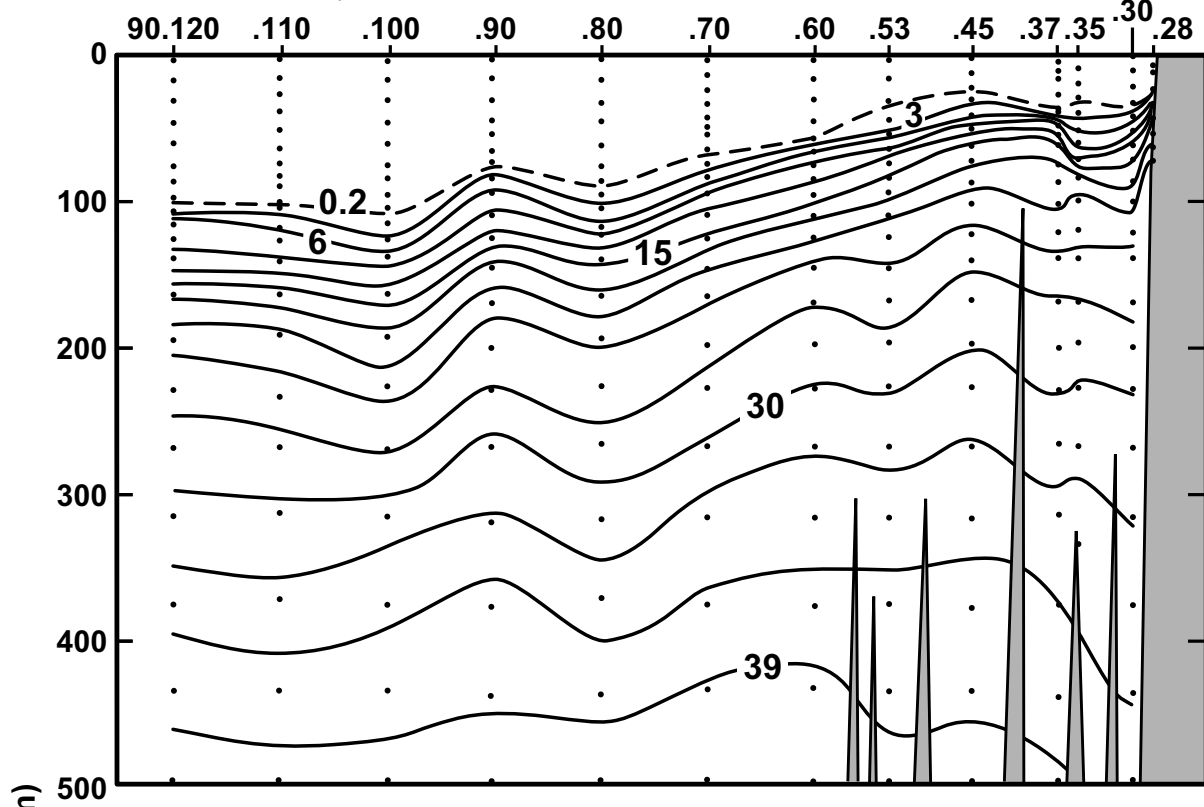

CALCOFI CRUISE 0107

14–17 July 2001

NITRATE ($\mu\text{M/l}$) ALONG CALCOFI LINE 90

FIGURE 5E

FIGURE 5F