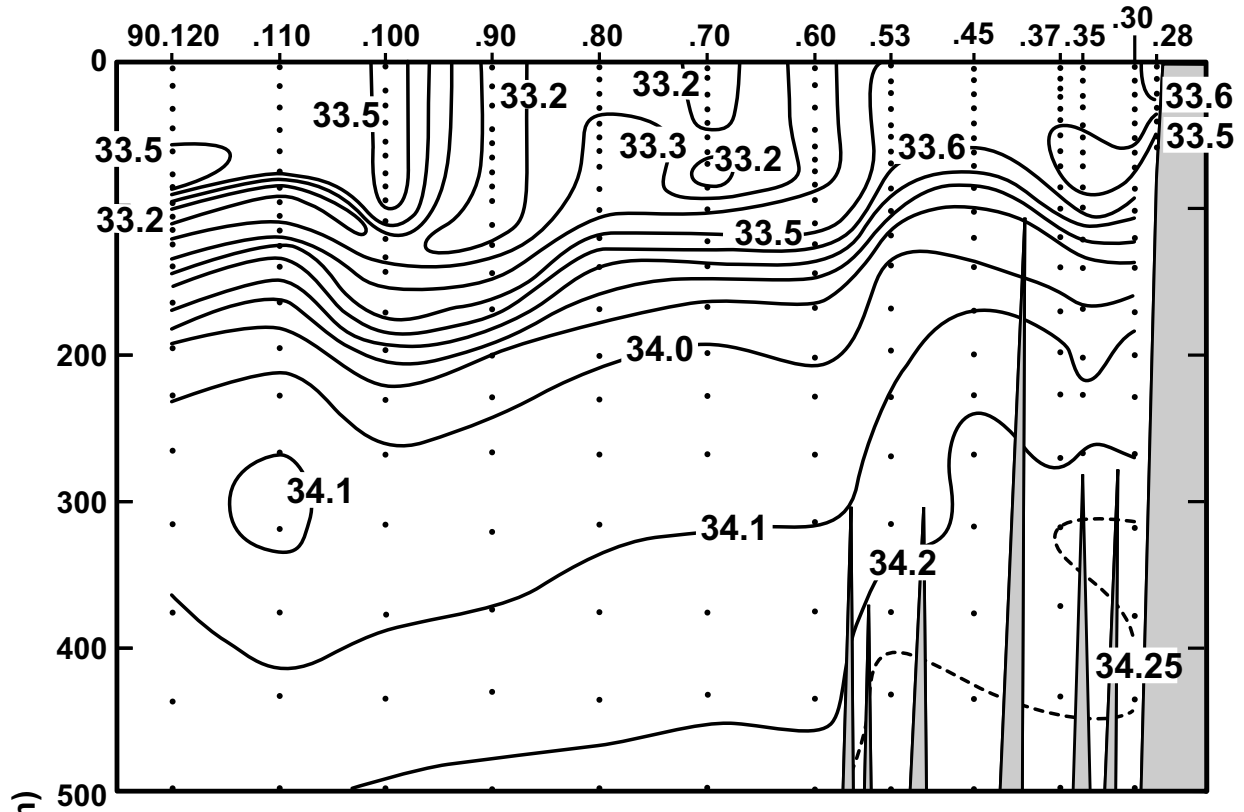

CALCOFI CRUISE 0201

28 – 31 JANUARY 2002

SALINITY ALONG CALCOFI LINE 90

FIGURE 5C

FIGURE 5D