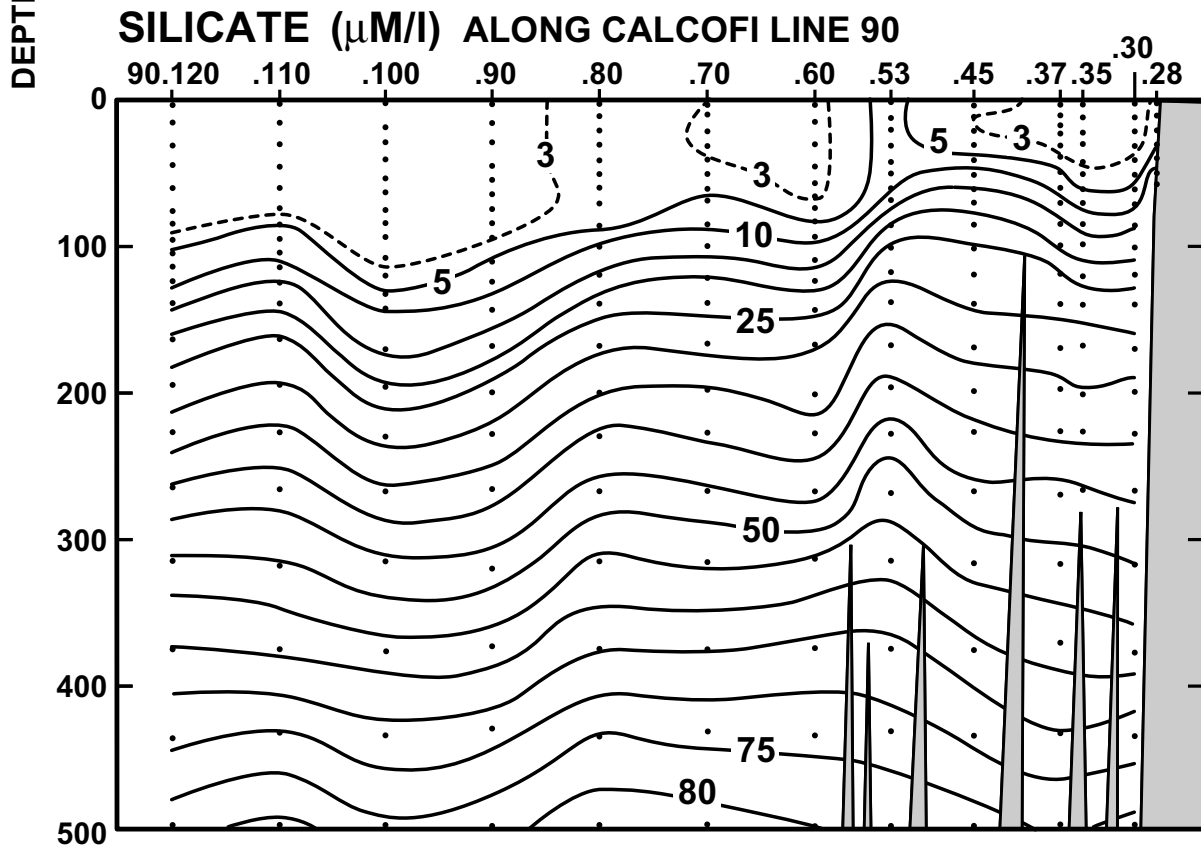

CALCOFI CRUISE 0201

28 – 31 JANUARY 2002

SALINITY ALONG CALCOFI LINE 90

FIGURE 5C

FIGURE 5D