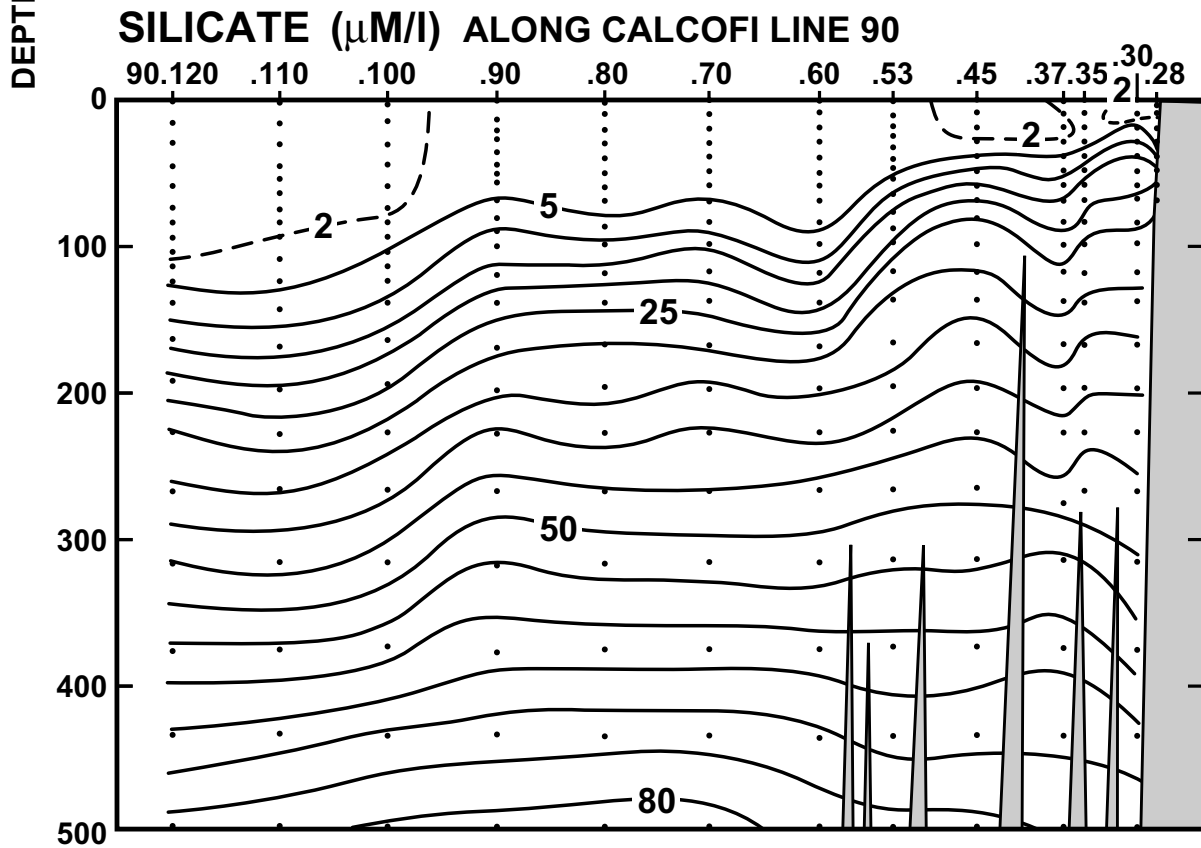

# CALCOFI CRUISE 0204

1 - 3 APRIL 2002

## SALINITY ALONG CALCOFI LINE 90

FIGURE 5C

FIGURE 5D