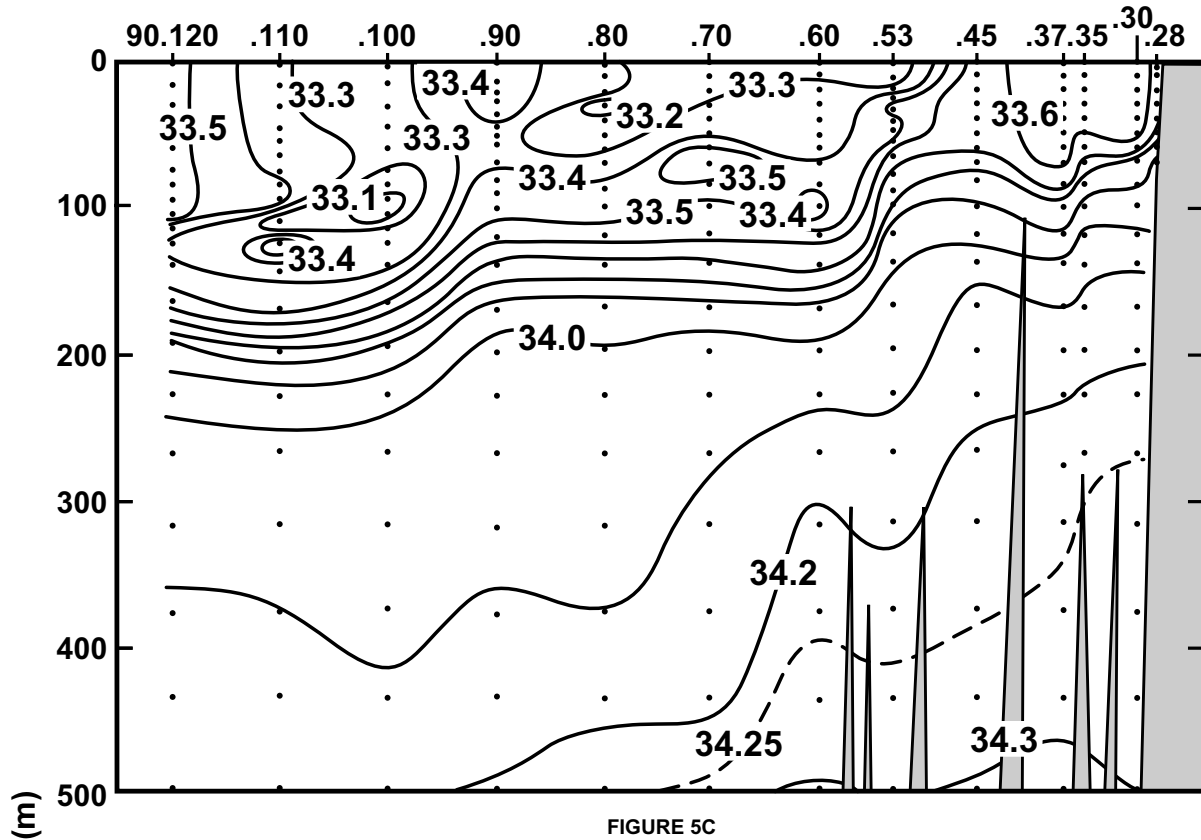

# CALCOFI CRUISE 0204

1 - 3 APRIL 2002

## SALINITY ALONG CALCOFI LINE 90

FIGURE 5C

FIGURE 5D