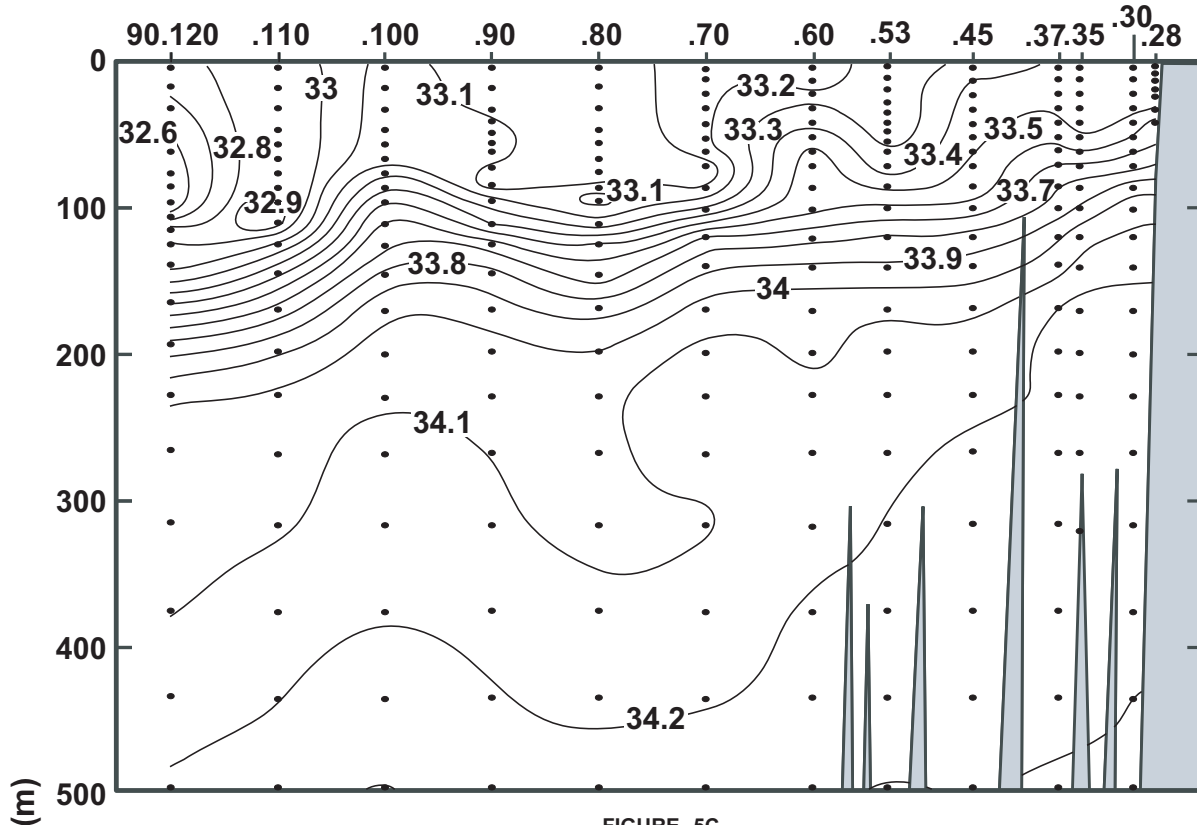

CALCOFI CRUISE 0304

8 - 10 April 2003

SALINITY ALONG CALCOFI LINE 90

FIGURE 5C

FIGURE 5D