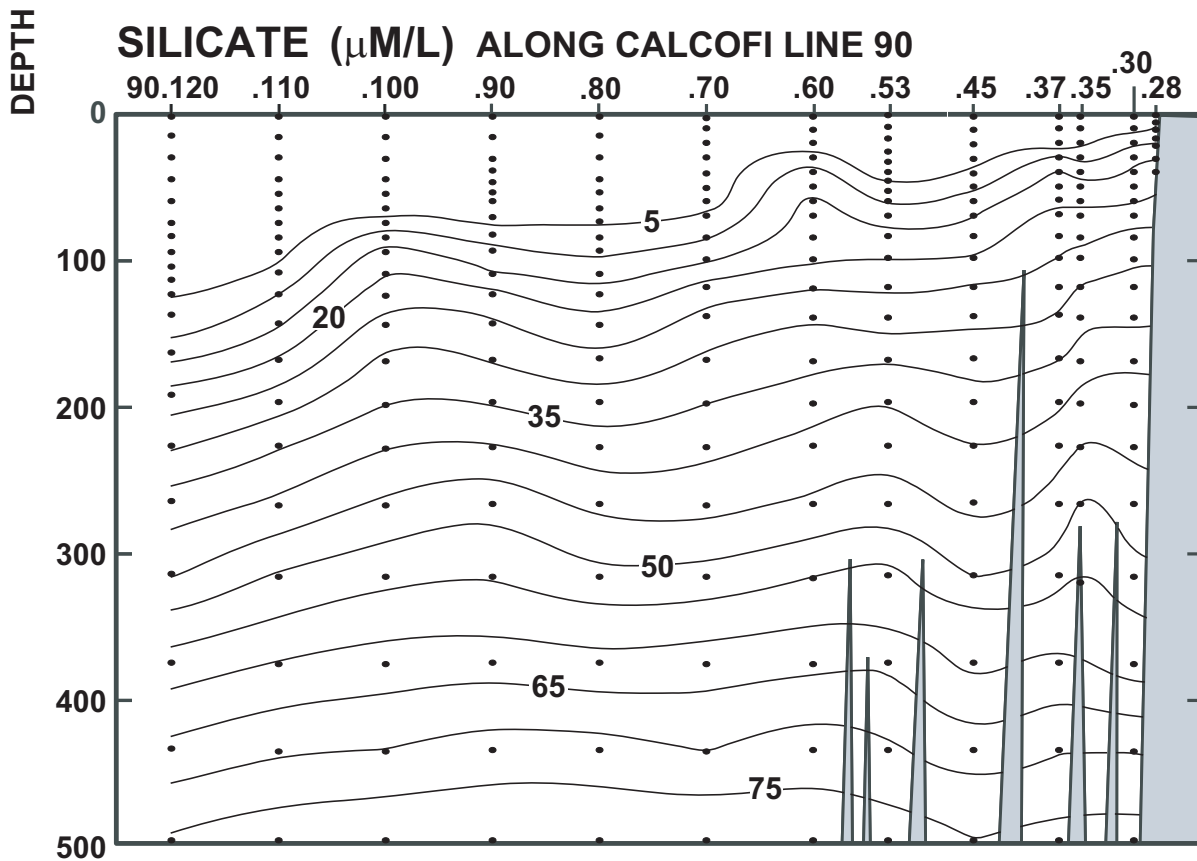

CALCOFI CRUISE 0304

8 - 10 April 2003

SALINITY ALONG CALCOFI LINE 90

FIGURE 5C

FIGURE 5D