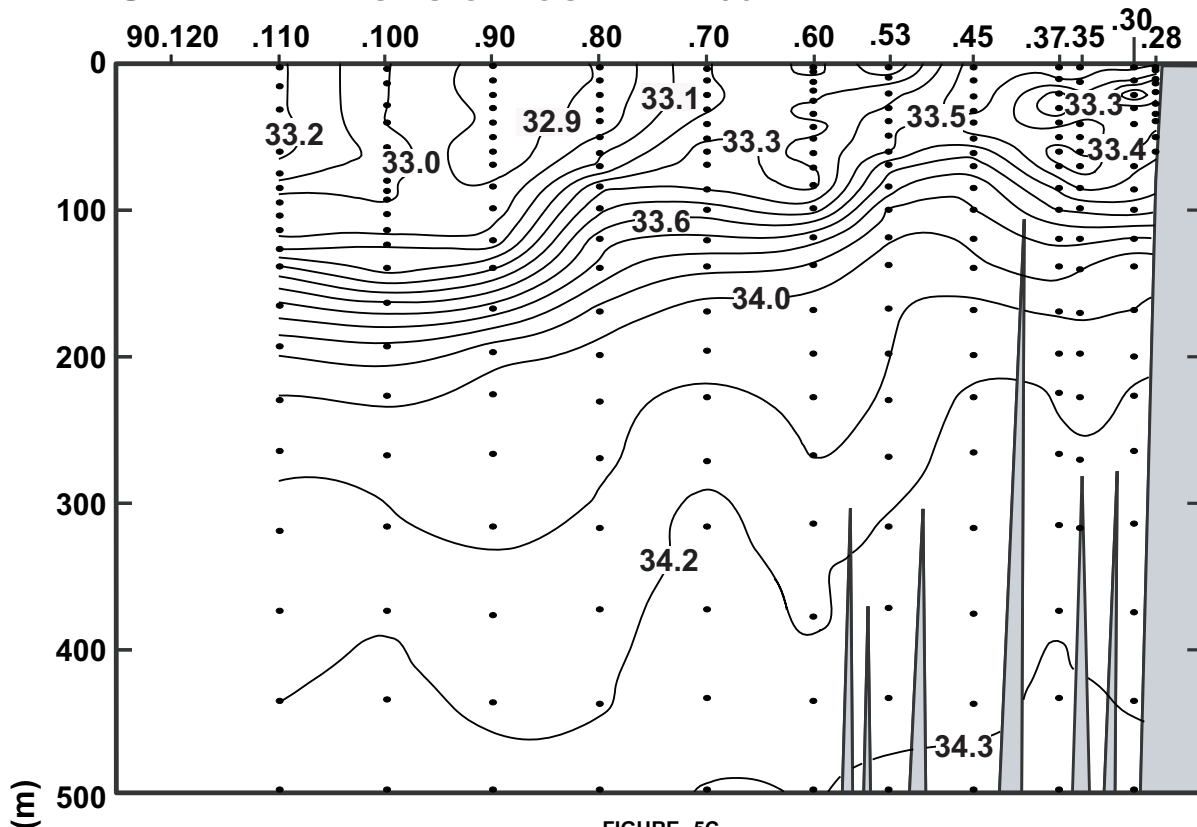

CALCOFI CRUISE 0307

20-22 July 2003

SALINITY ALONG CALCOFI LINE 90

FIGURE 5C

FIGURE 5D