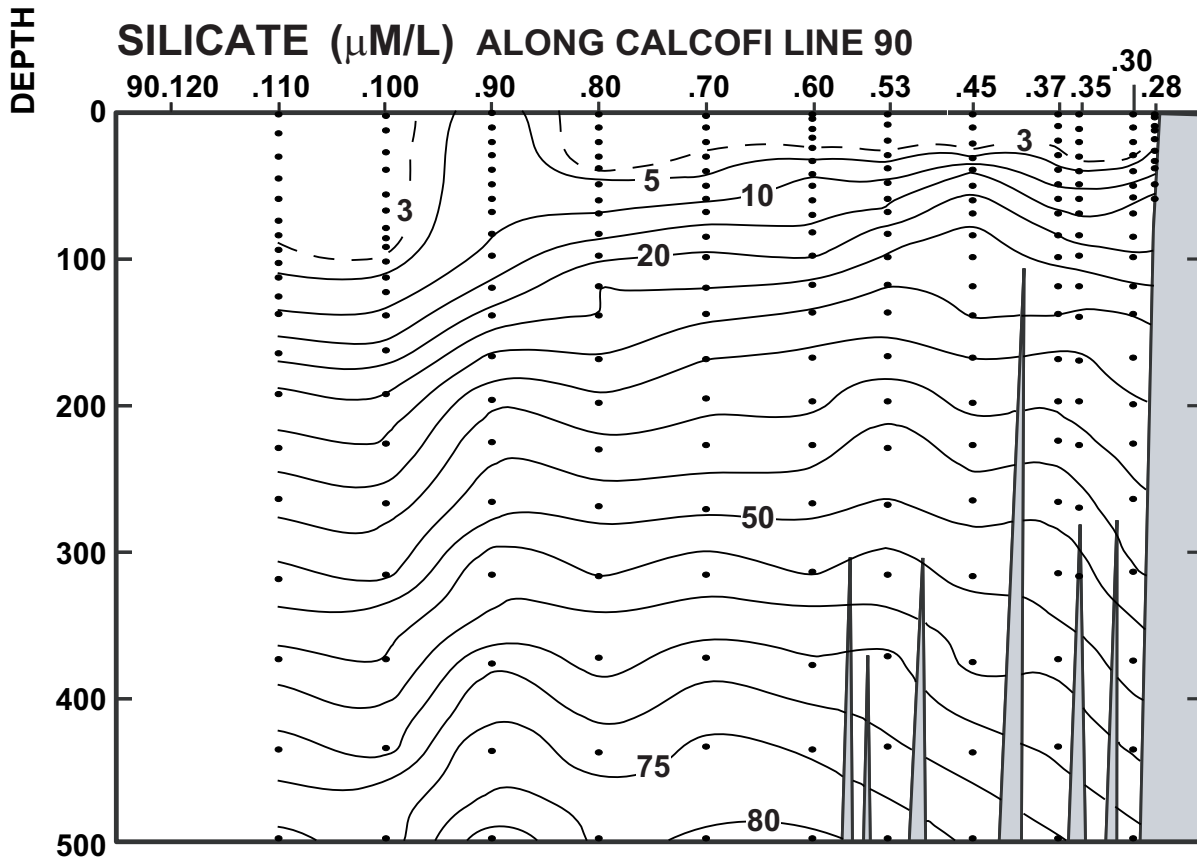

CALCOFI CRUISE 0307

20-22 July 2003

SALINITY ALONG CALCOFI LINE 90

FIGURE 5C

FIGURE 5D