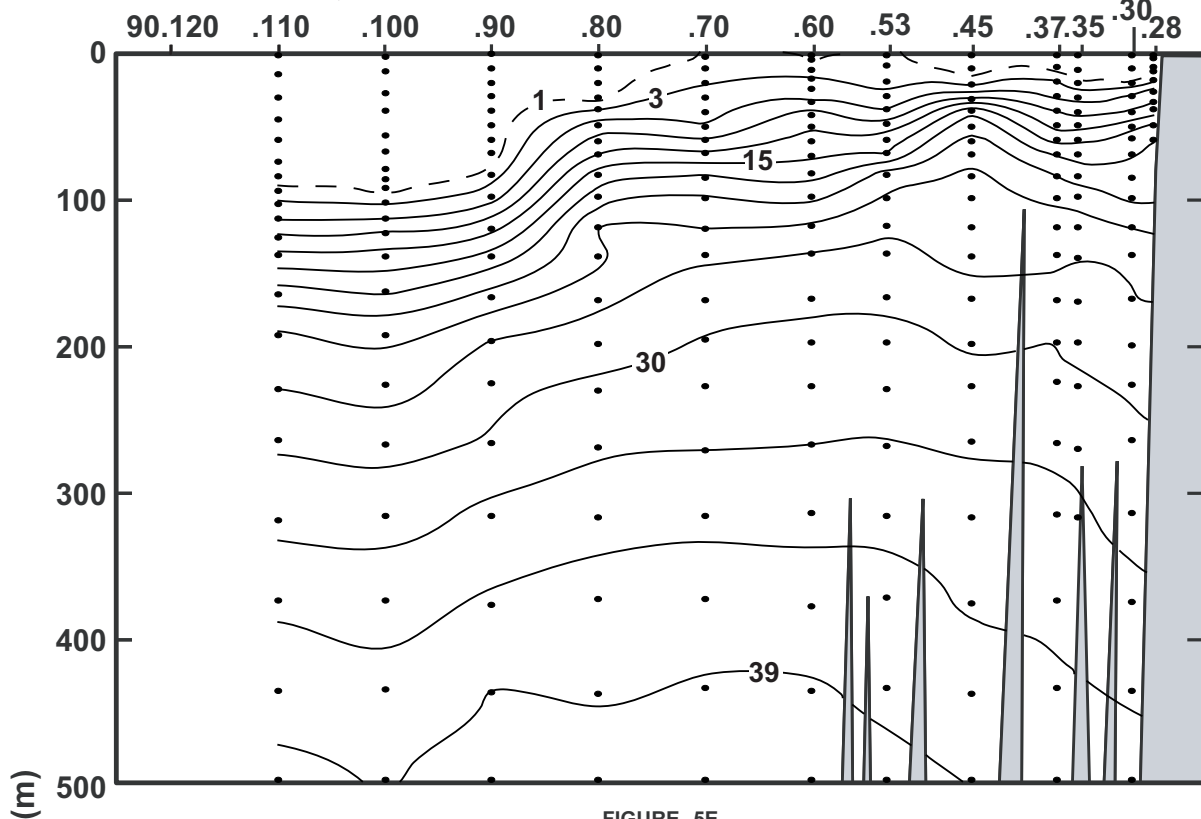

CALCOFI CRUISE 0307

20-22 July 2003

NITRATE ($\mu\text{M/L}$) ALONG CALCOFI LINE 90

FIGURE 5E

FIGURE 5F