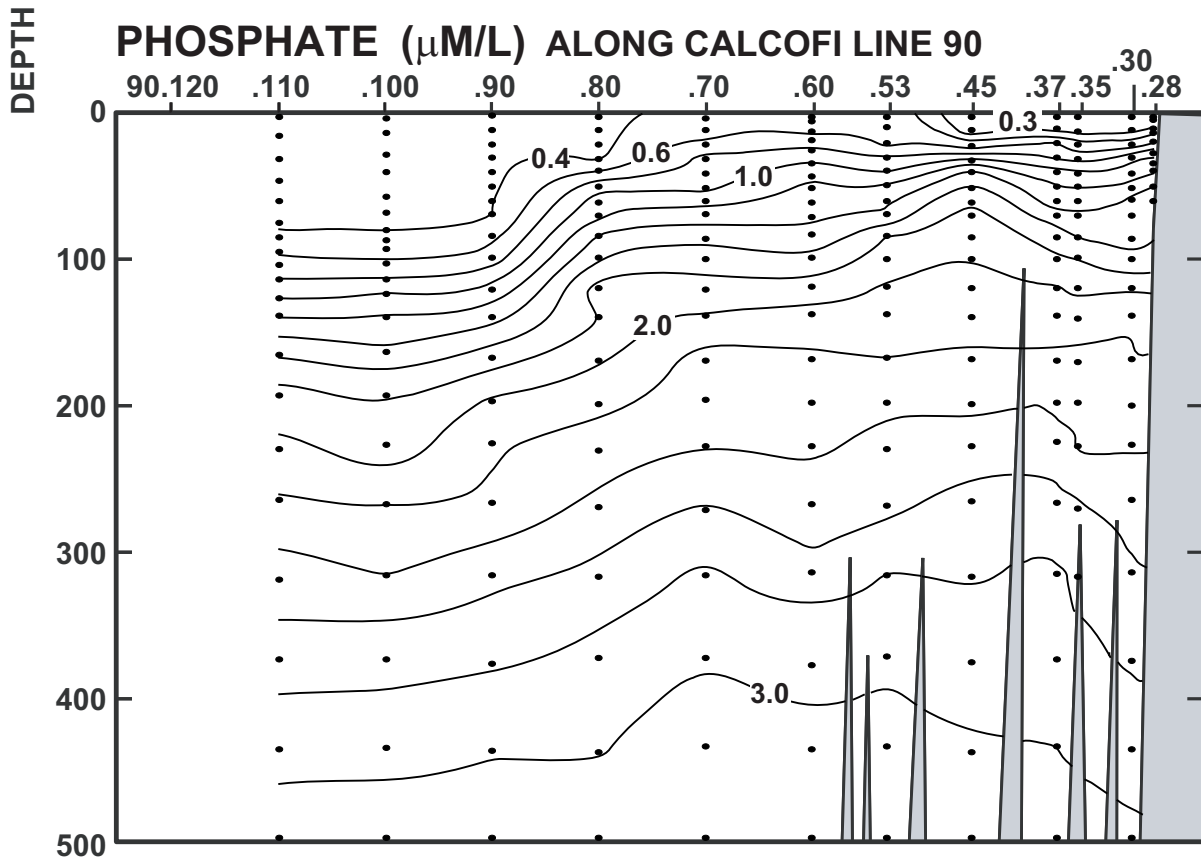

CALCOFI CRUISE 0307

20-22 July 2003

NITRATE ($\mu\text{M/L}$) ALONG CALCOFI LINE 90

FIGURE 5E

FIGURE 5F