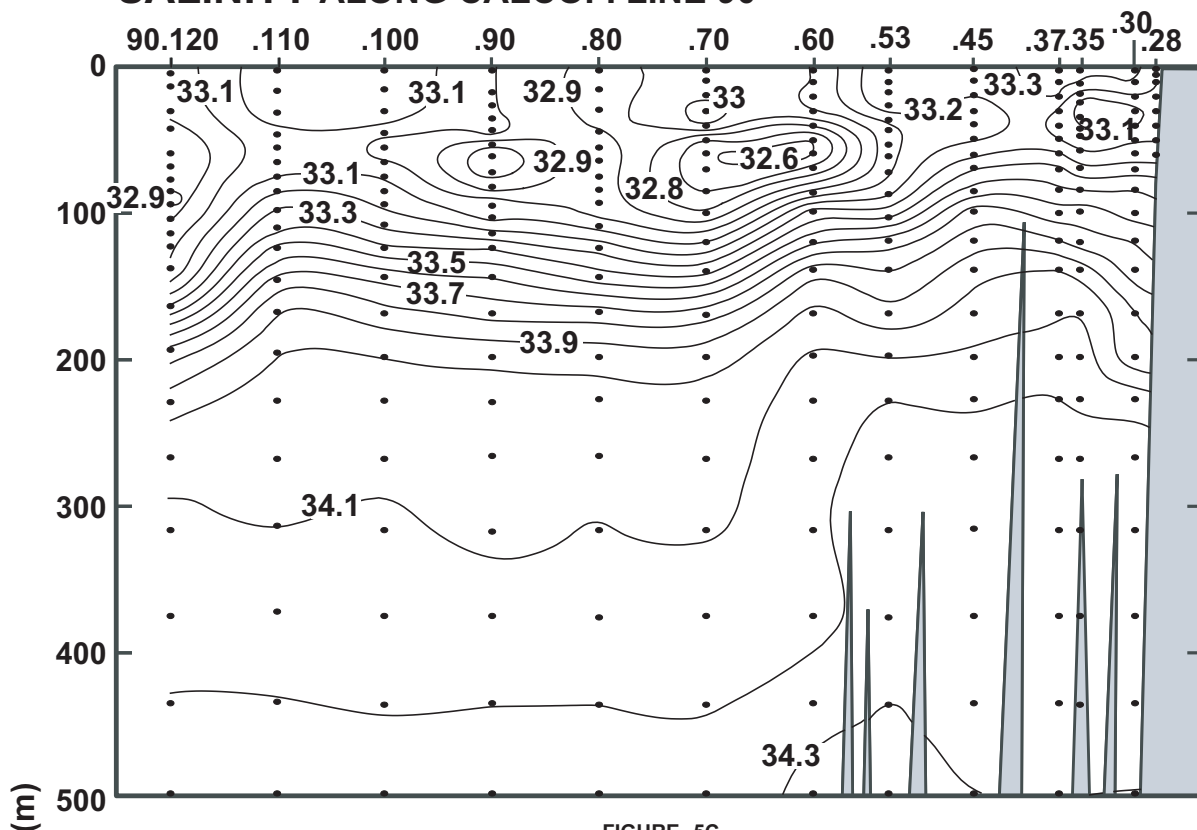

CALCOFI CRUISE 0310

23 - 26 October 2003

SALINITY ALONG CALCOFI LINE 90

FIGURE 5C

FIGURE 5D