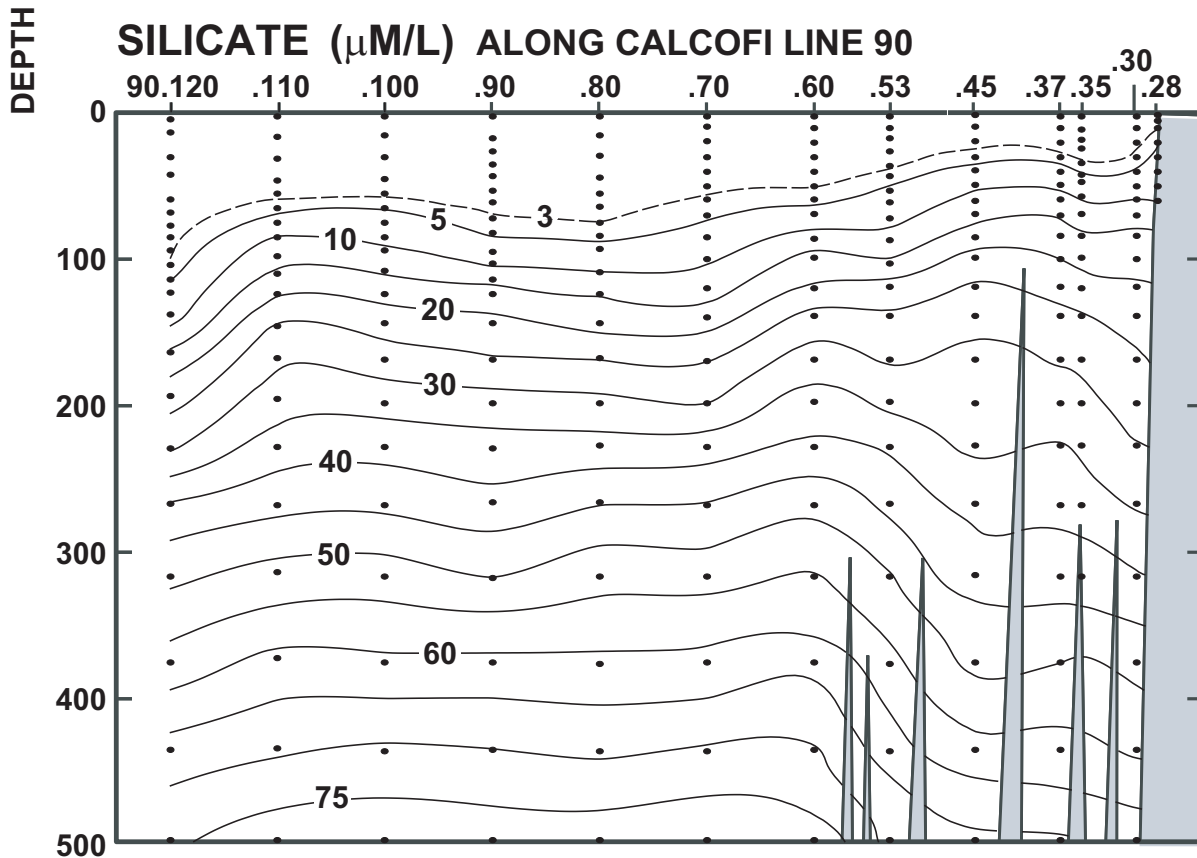

CALCOFI CRUISE 0310

23 - 26 October 2003

SALINITY ALONG CALCOFI LINE 90

FIGURE 5C

FIGURE 5D